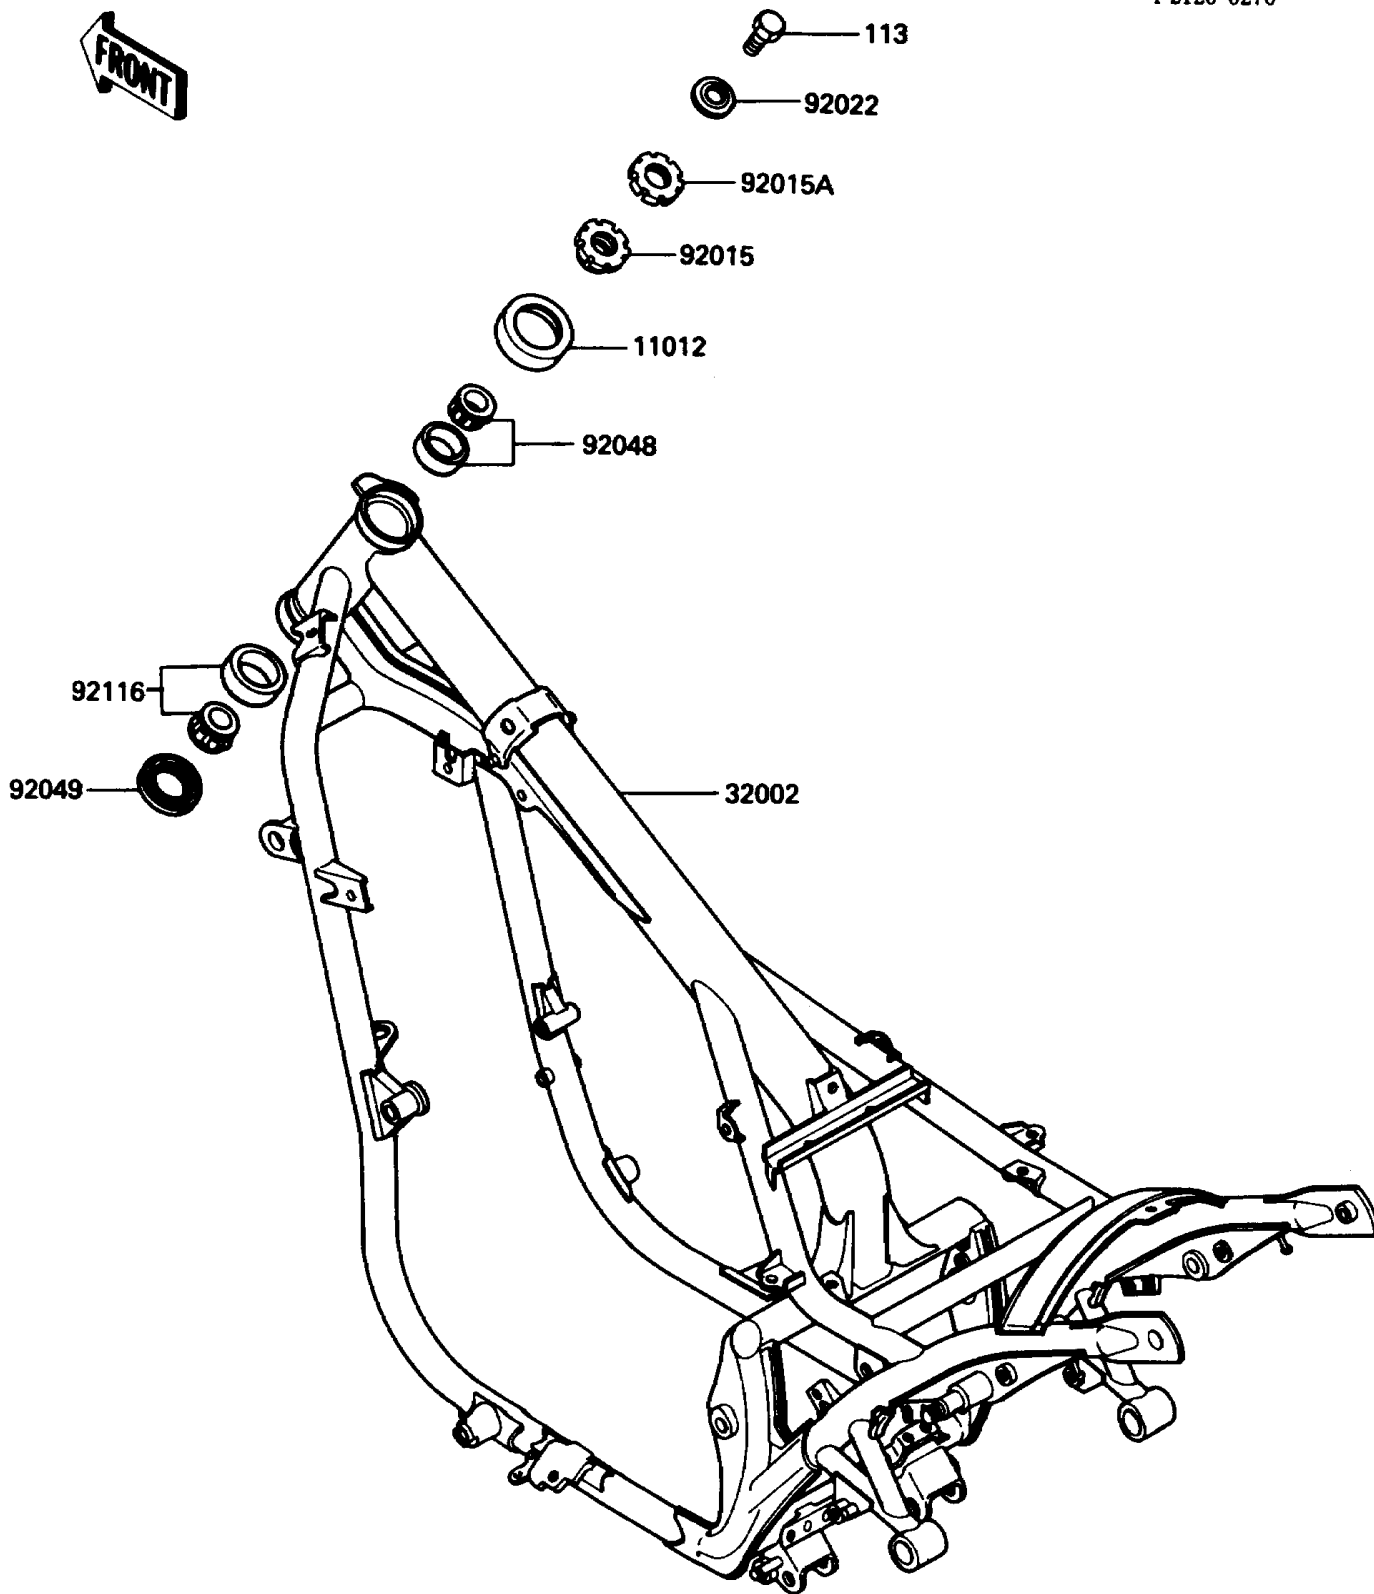

1988 454 LTD PARTS DIAGRAM

Frame

F2120-0270

1988 454 LTD PARTS LIST

Frame

ITEM NAME	PART NUMBER	QUANTITY
CAP,STEERING STEM (Ref # 11012)	46098-017	1
FRAME-COMP (Ref # 32002)	32002-1828	1
NUT,25MM,T=10 (Ref # 92015)	92015-1377	1
NUT,25MM,T=6 (Ref # 92015A)	92015-1378	1
WASHER (Ref # 92022)	92022-1229	1
RACE,ROLLER,32005JR RS (Ref # 92048)	92047-017	1
SEAL-OIL,XMHE36X52X4J (Ref # 92049)	92049-1162	1
BEARING-ROLLER,HR320/28XJ (Ref # 92116)	92116-1009	1
BOLT-SMALL-FINE,14X25 (Ref # 113)	113G1425	1