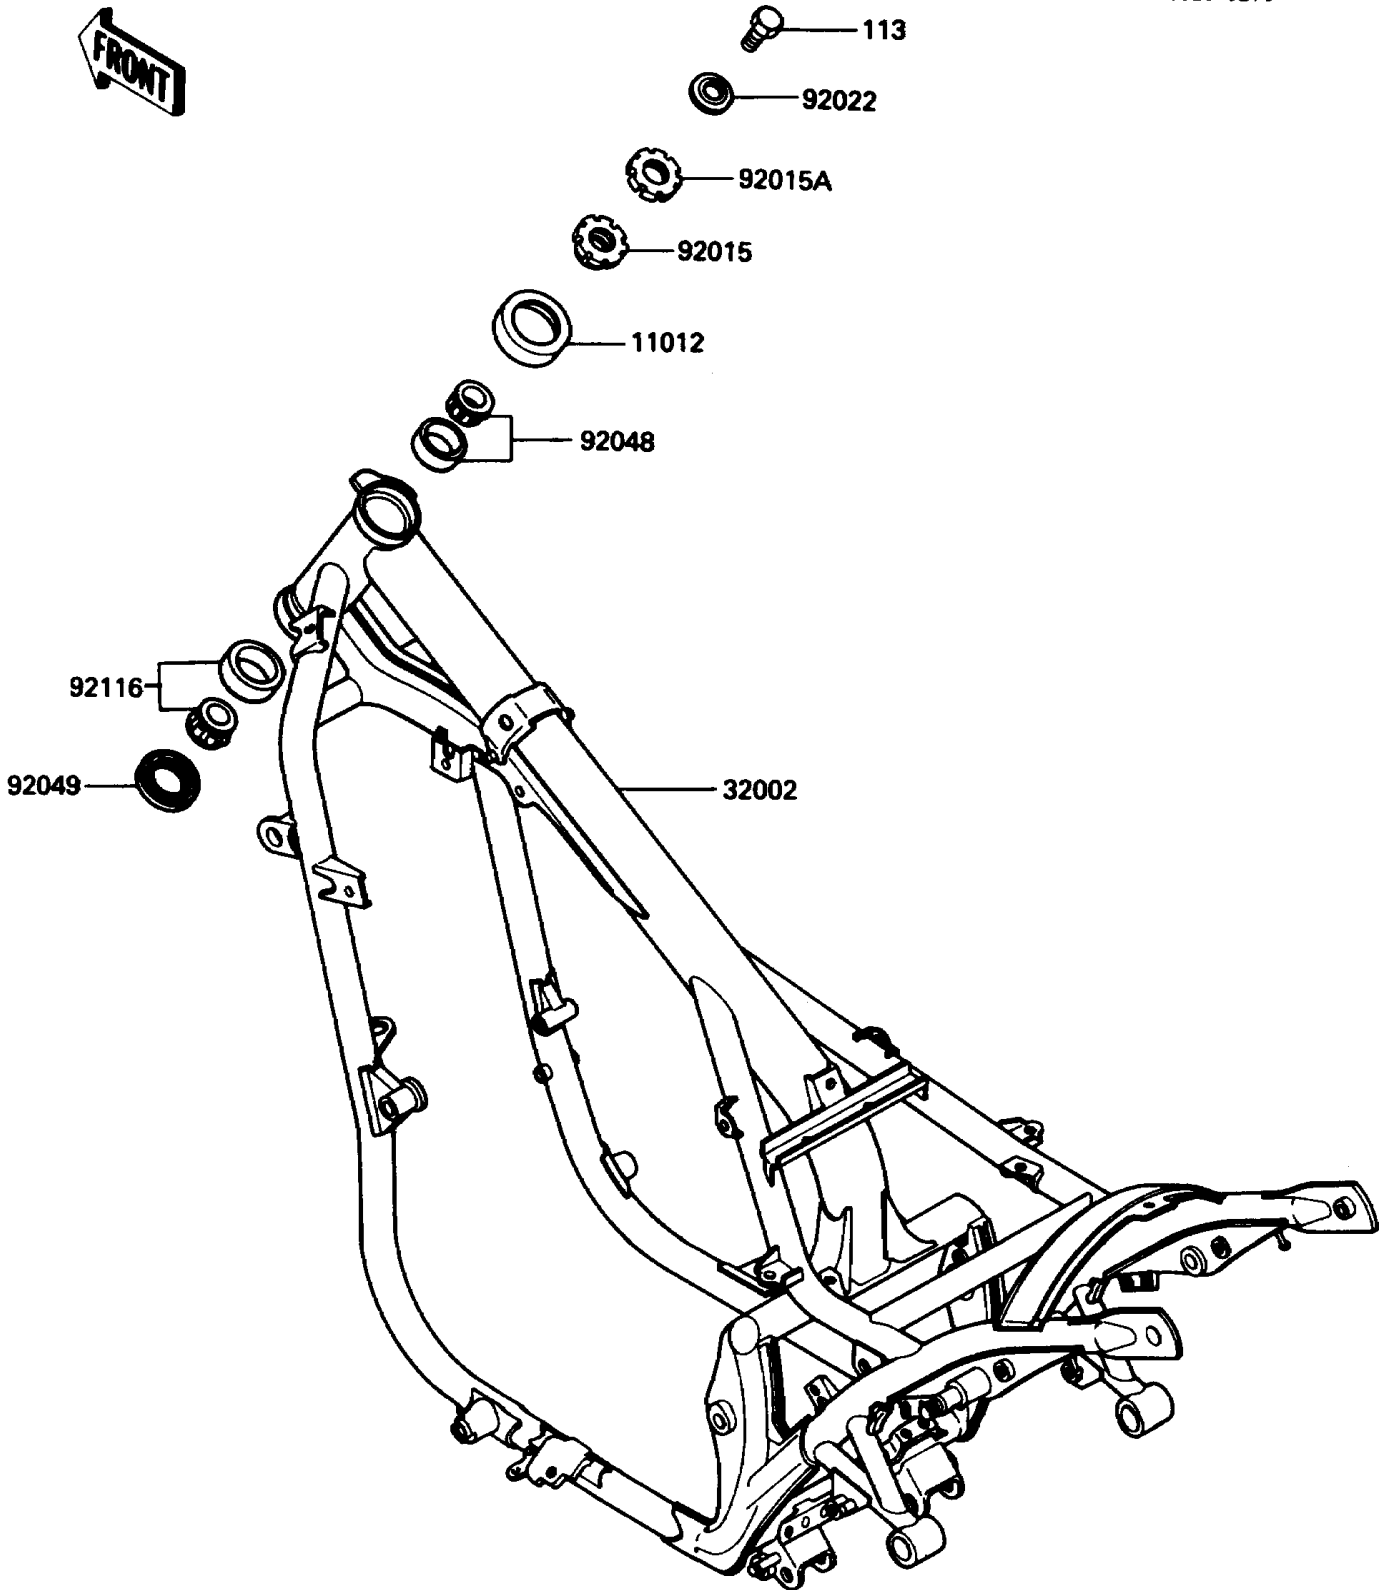

1987 454 LTD PARTS DIAGRAM

Frame

F2120-0270

1987 454 LTD PARTS LIST

Frame

ITEM NAME	PART NUMBER	QUANTITY
CAP,STEERING STEM (Ref # 11012)	46098-017	1
FRAME-COMP (Ref # 32002)	32002-1828	1
NUT,25MM,T=10 (Ref # 92015)	92015-1377	1
NUT,25MM,T=6 (Ref # 92015A)	92015-1378	1
WASHER (Ref # 92022)	92022-1229	1
RACE,ROLLER,32005JR RS (Ref # 92048)	92047-017	1
SEAL-OIL,XMHE36X52X4J (Ref # 92049)	92049-1162	1
BEARING-ROLLER,HR320/28XJ (Ref # 92116)	92116-1009	1
BOLT-SMALL-FINE,14X25 (Ref # 113)	113G1425	1