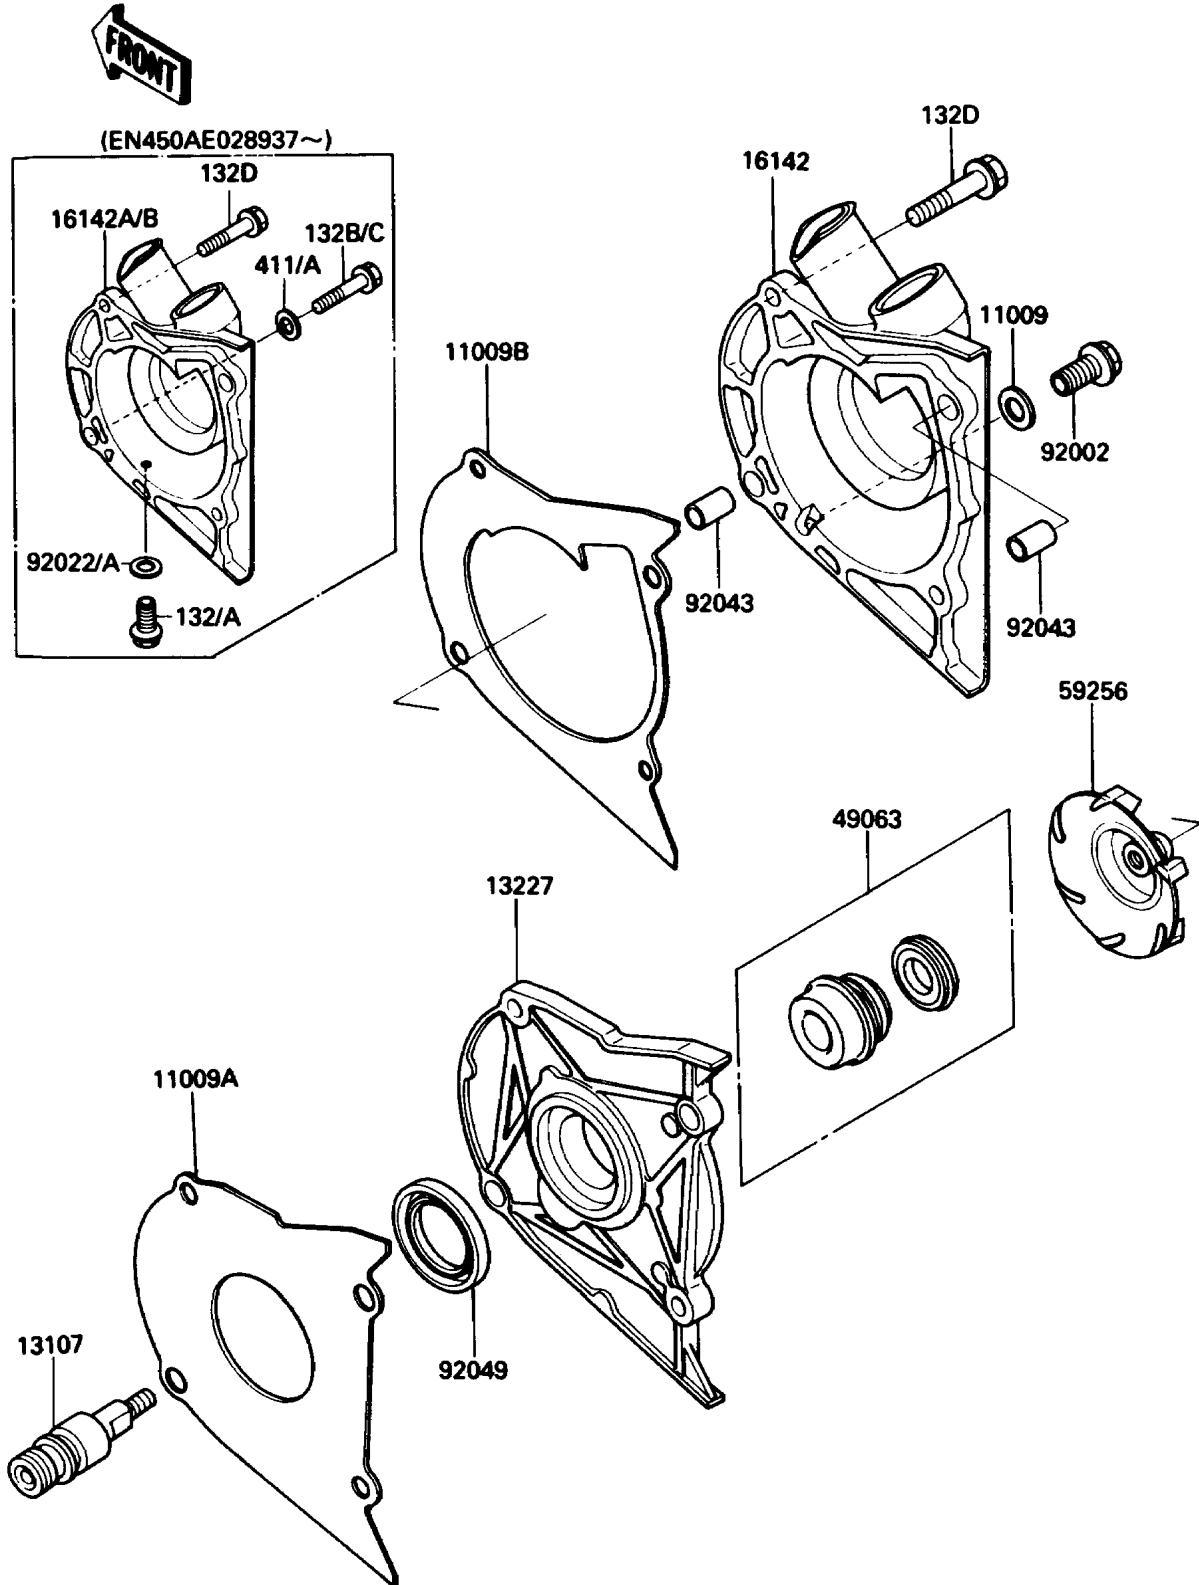

1989 454 LTD

PARTS DIAGRAM

Water Pump

E 3031

1989 454 LTD

PARTS LIST

Water Pump

Kawasaki

Let the Good Times Roll®

ITEM NAME	PART NUMBER	QUANTITY
GASKET,PUMP HOUSING (Ref # 11009A)	11009-1491	1
GASKET,PUMP COVER (Ref # 11009B)	11009-1492	1
SHAFT,IMPELLER (Ref # 13107)	13107-1203	1
HOUSING,WATER PUMP (Ref # 13227)	13227-1055	1
COVER-PUMP (Ref # 16142A)	16142-1079	1
SEAL-MECHANICAL (Ref # 49063)	49063-1054	1
IMPELLER (Ref # 59256)	59256-1060	1
WASHER,6.2X11X1 (Ref # 92022)	92022-304	1
PIN,6.2X8X14 (Ref # 92043)	92043-1263	2
SEAL-OIL,SC12365 (Ref # 92049)	92049-1215	1
BOLT-FLANGED-SMALL (Ref # 132)	132E0612	1
BOLT-FLANGED-SMALL (Ref # 132B)	132E0630	1
BOLT-FLANGED-SMALL (Ref # 132D)	132E0635	3
WASHER-PLAIN,6MM (Ref # 411)	411B0600	1