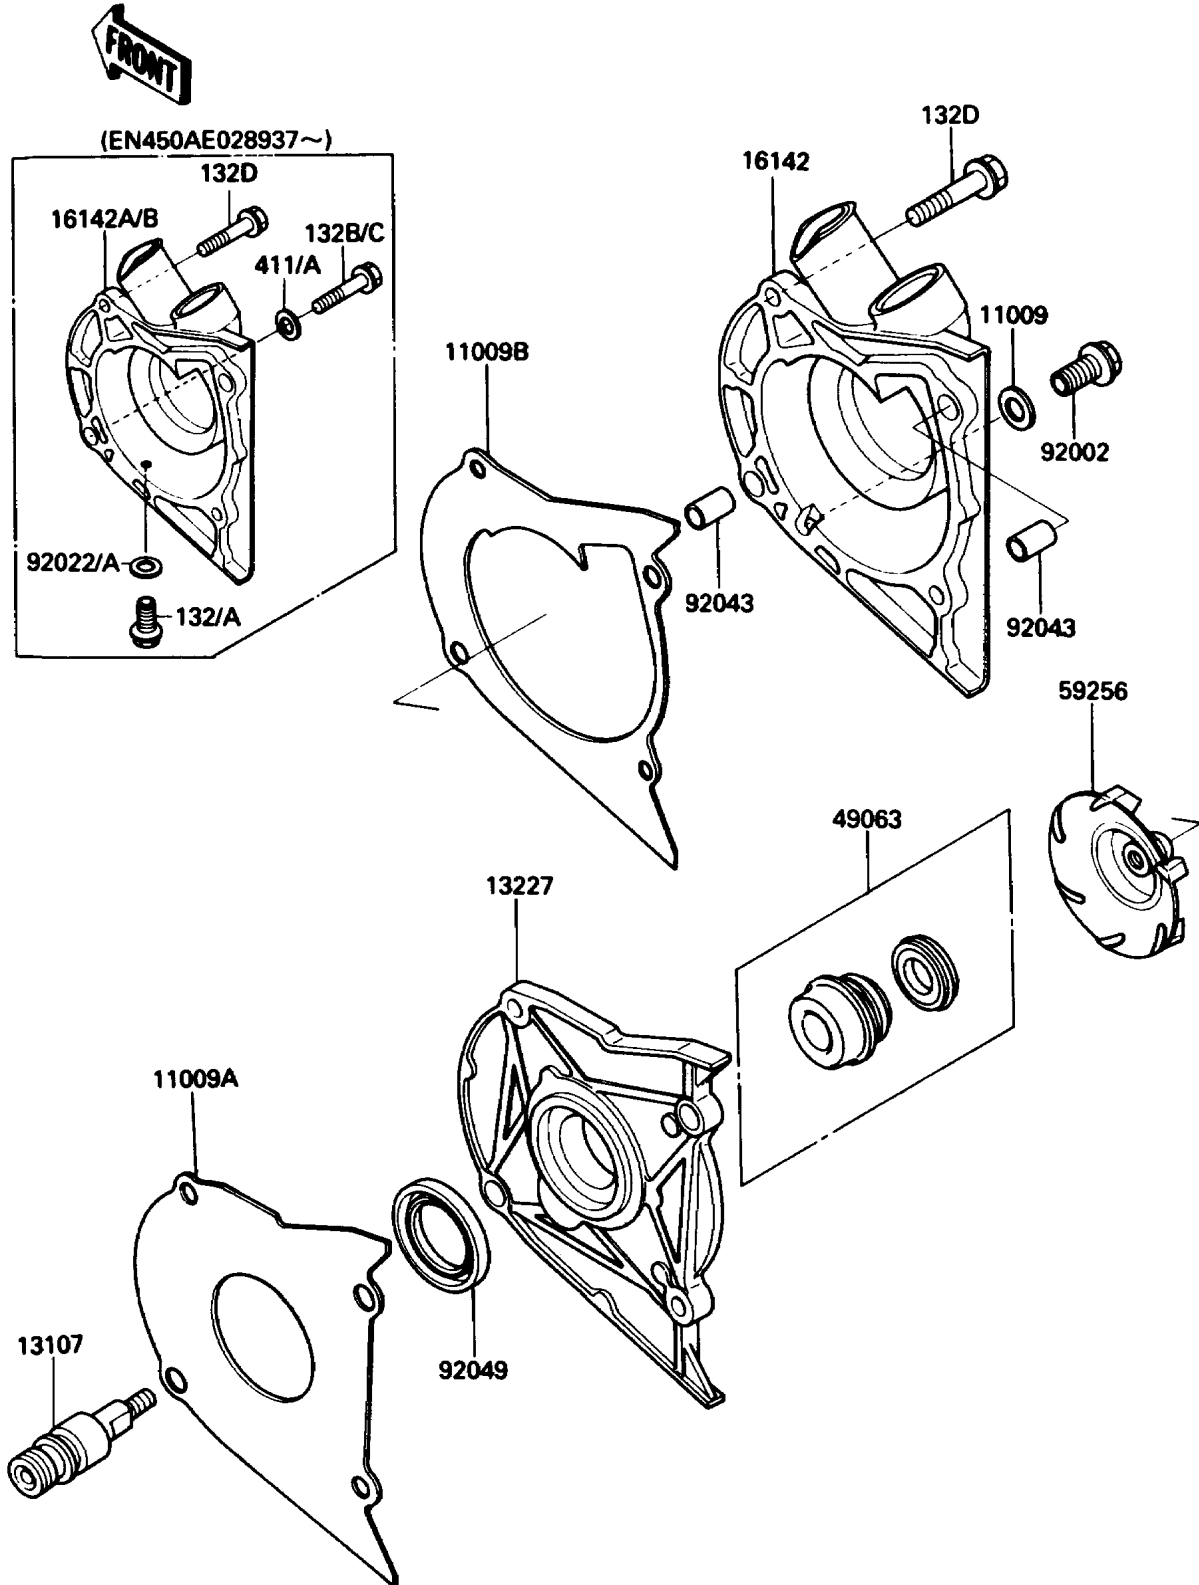

1987 454 LTD PARTS DIAGRAM

Water Pump

E 3031

1987 454 LTD PARTS LIST

Water Pump

ITEM NAME	PART NUMBER	QUANTITY
GASKET,OIL PIPE,8.2X14X1.0 (Ref # 11009)	11009-1344	1
GASKET,PUMP HOUSING (Ref # 11009A)	11009-1491	1
GASKET,PUMP COVER (Ref # 11009B)	11009-1492	1
SHAFT,IMPELLER (Ref # 13107)	13107-1203	1
HOUSING,WATER PUMP (Ref # 13227)	13227-1055	1
COVER-PUMP (Ref # 16142)	16142-1062	1
COVER-PUMP (Ref # 16142B)	16142-1079	1
SEAL-MECHANICAL (Ref # 49063)	49063-1054	1
IMPELLER (Ref # 59256)	59256-1060	1
BOLT,BANJO,8X14 (Ref # 92002)	92002-1538	1
WASHER,6.2X11X1 (Ref # 92022A)	92022-304	1
PIN,6.2X8X14 (Ref # 92043)	92043-1263	1
SEAL-OIL,SC12365 (Ref # 92049)	92049-1215	1
BOLT-FLANGED-SMALL (Ref # 132A)	132E0612	1
BOLT-FLANGED-SMALL (Ref # 132C)	132E0630	1
BOLT-FLANGED-SMALL (Ref # 132D)	132E0635	1
WASHER-PLAIN,6MM (Ref # 411A)	411B0600	1