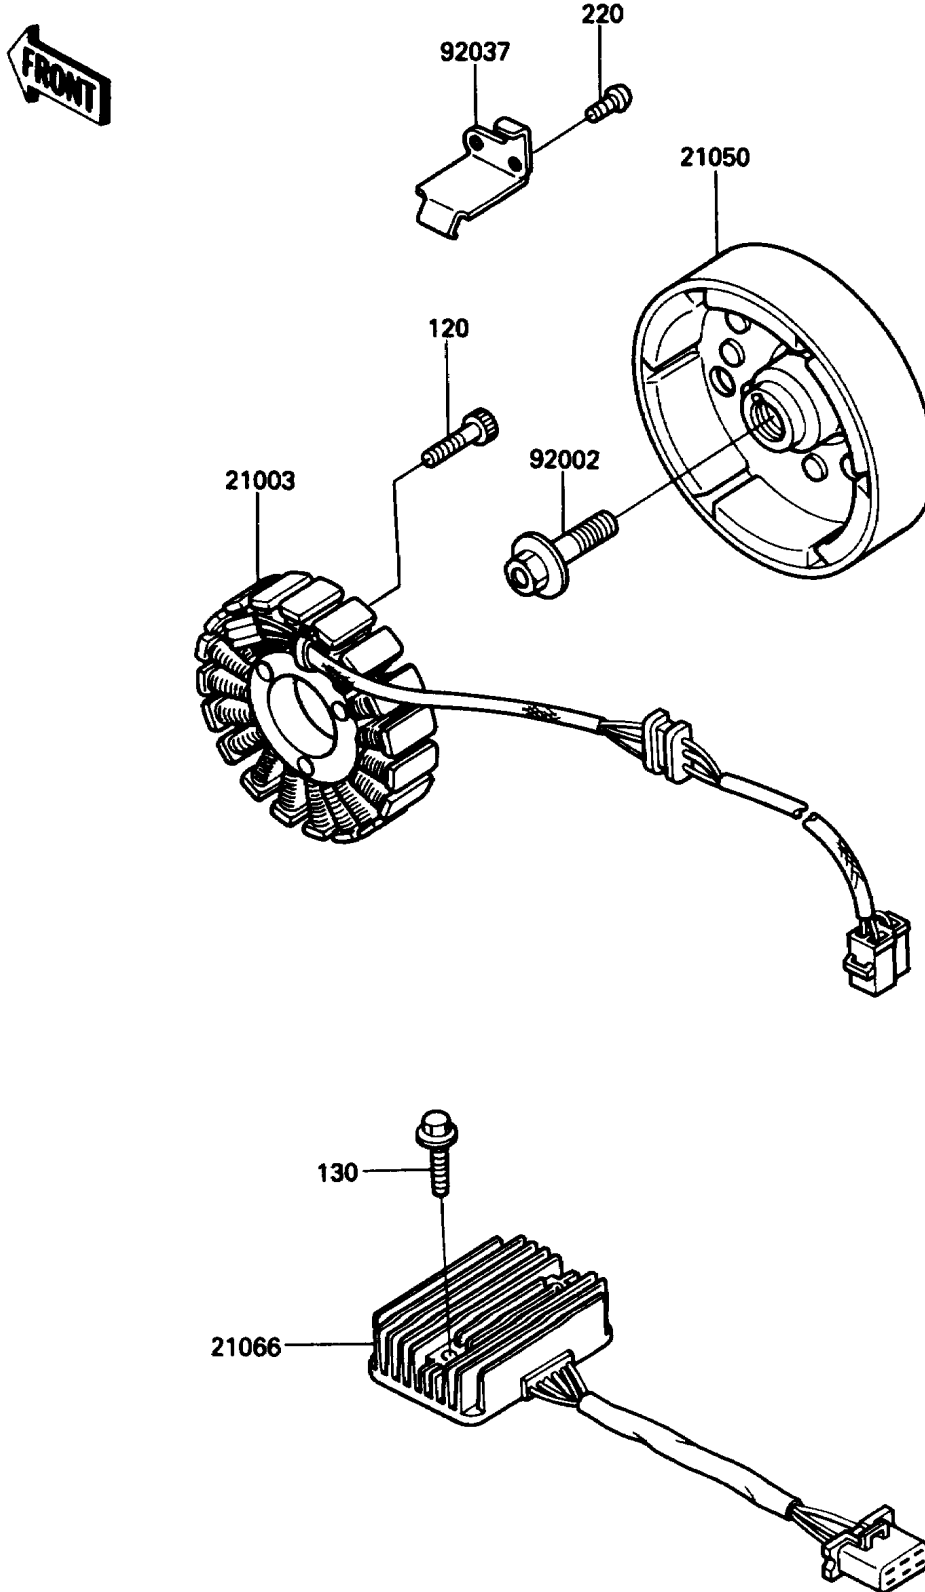

1989 454 LTD PARTS DIAGRAM

Generator

E1810-0134

1989 454 LTD PARTS LIST

Generator

ITEM NAME	PART NUMBER	QUANTITY
STATOR (Ref # 21003)	21003-1123	1
FLYWHEEL (Ref # 21050)	21050-1110	1
REGULATOR-VOLTAGE (Ref # 21066)	21066-1030	1
BOLT,FLANGED,10X36 (Ref # 92002)	92002-1457	1
CLAMP,GENERATOR LEAD (Ref # 92037)	92037-1630	1
BOLT-SOCKET,6X25 (Ref # 120)	120P0625	3
BOLT-FLANGED,6X25 (Ref # 130)	130B0625	2
SCREW-PAN-CROS (Ref # 220)	220B0510	2