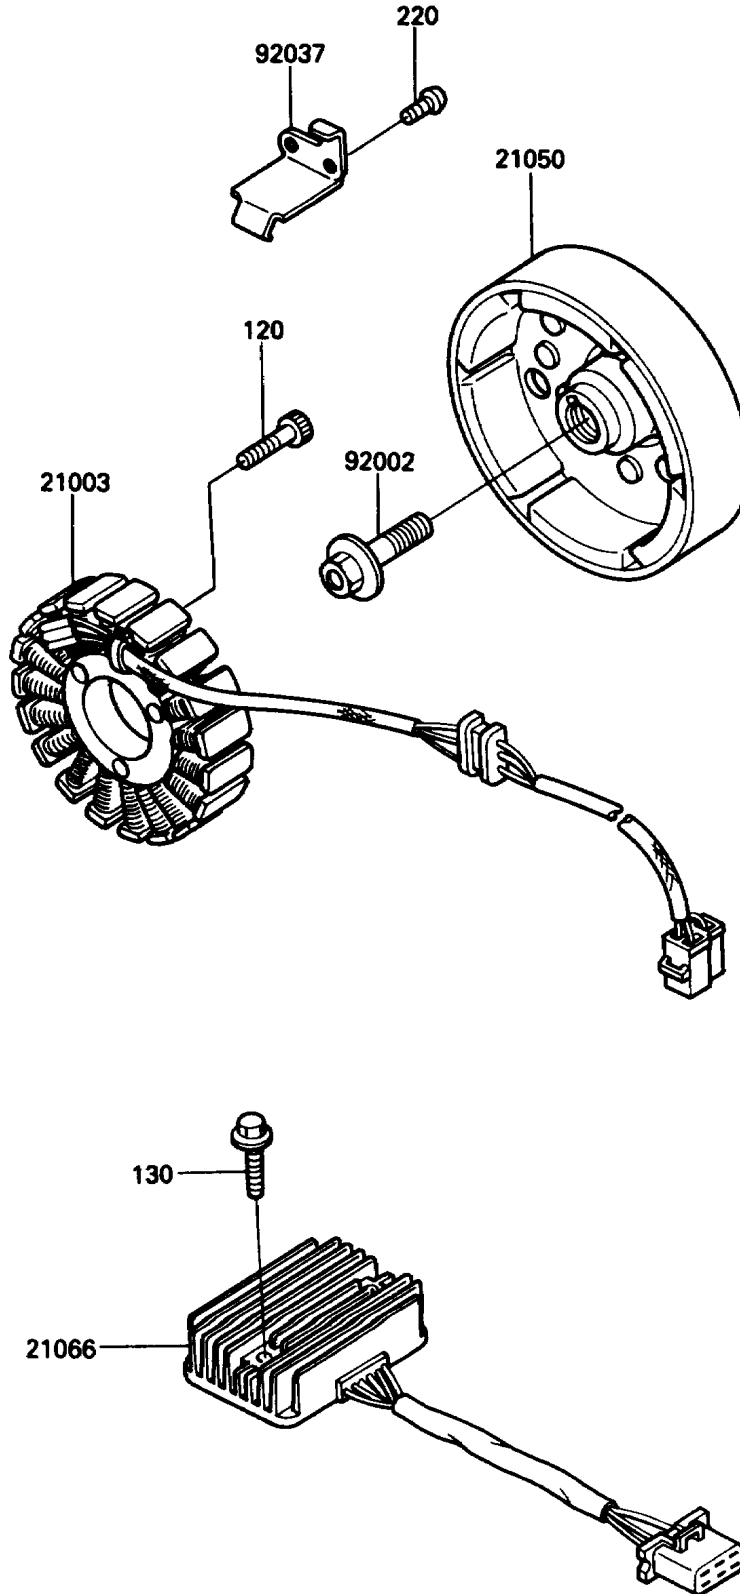

# 1989 454 LTD PARTS DIAGRAM

Generator

E1810-0134

# 1989 454 LTD PARTS LIST

## Generator

ITEM NAME	PART NUMBER	QUANTITY
STATOR (Ref # 21003)	21003-1123	1
FLYWHEEL (Ref # 21050)	21050-1110	1
REGULATOR-VOLTAGE (Ref # 21066)	21066-1030	1
BOLT,FLANGED,10X36 (Ref # 92002)	92002-1457	1
CLAMP,GENERATOR LEAD (Ref # 92037)	92037-1630	1
BOLT-SOCKET,6X25 (Ref # 120)	120P0625	3
BOLT-FLANGED,6X25 (Ref # 130)	130B0625	2
SCREW-PAN-CROS (Ref # 220)	220B0510	2