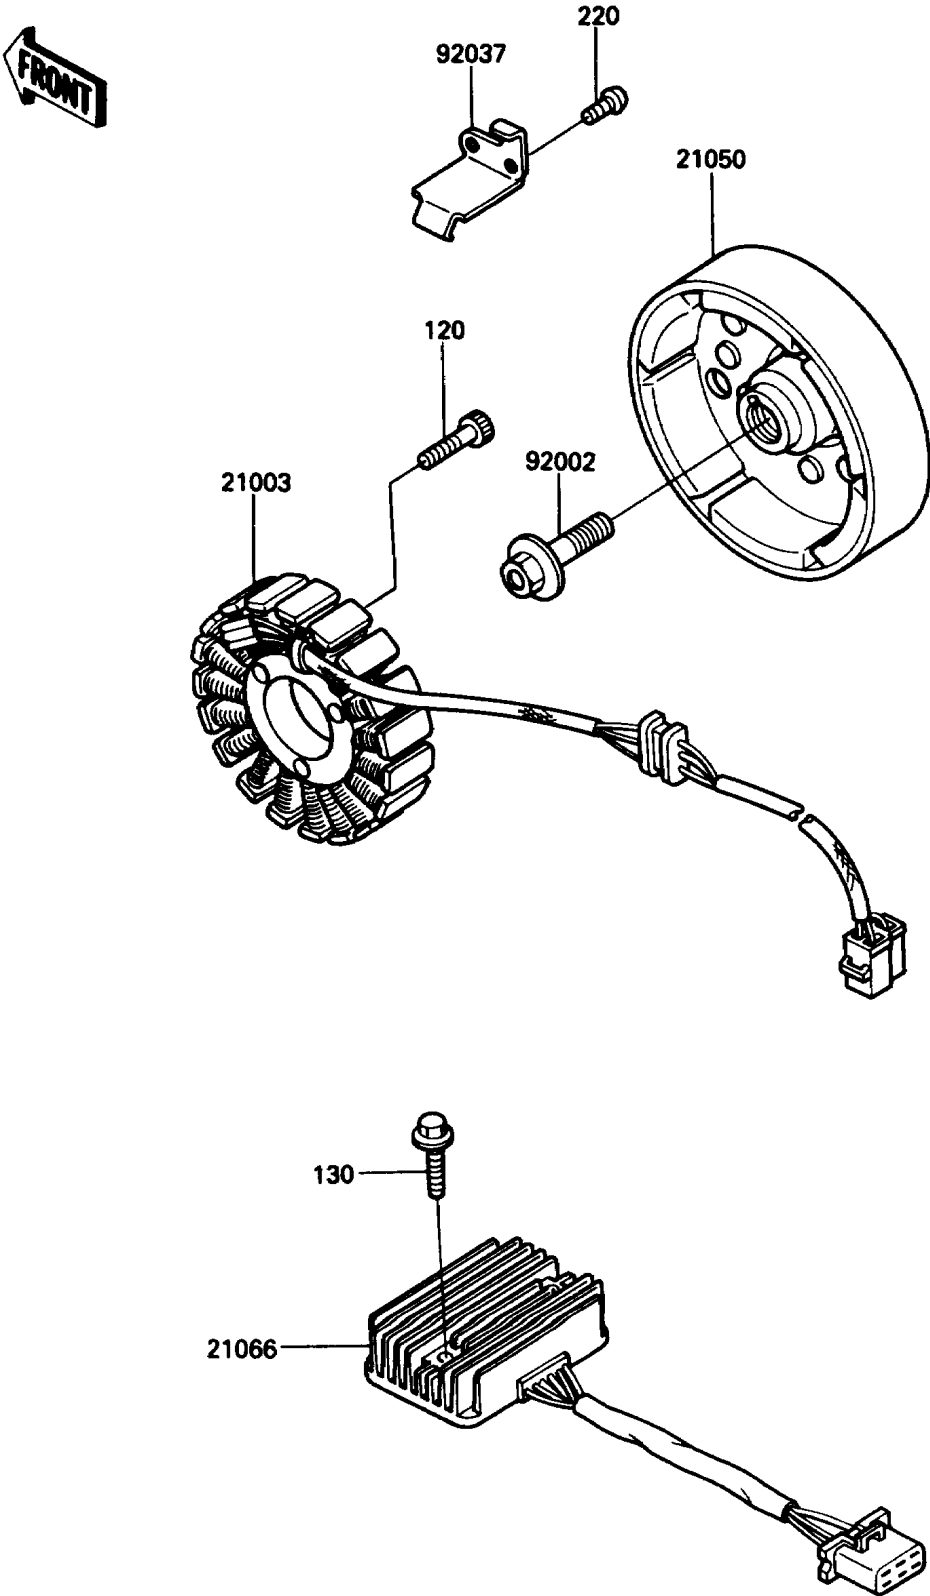

1988 454 LTD PARTS DIAGRAM

Generator

E1810-0134

1988 454 LTD PARTS LIST

Generator

ITEM NAME	PART NUMBER	QUANTITY
STATOR (Ref # 21003)	21003-1123	1
FLYWHEEL (Ref # 21050)	21050-1110	1
REGULATOR-VOLTAGE (Ref # 21066)	21066-1030	1
BOLT,FLANGED,10X36 (Ref # 92002)	92002-1457	1
CLAMP,GENERATOR LEAD (Ref # 92037)	92037-1630	1
BOLT-SOCKET,6X25 (Ref # 120)	120P0625	1
BOLT-FLANGED,6X25 (Ref # 130)	130B0625	1
SCREW-PAN-CROS (Ref # 220)	220B0510	1