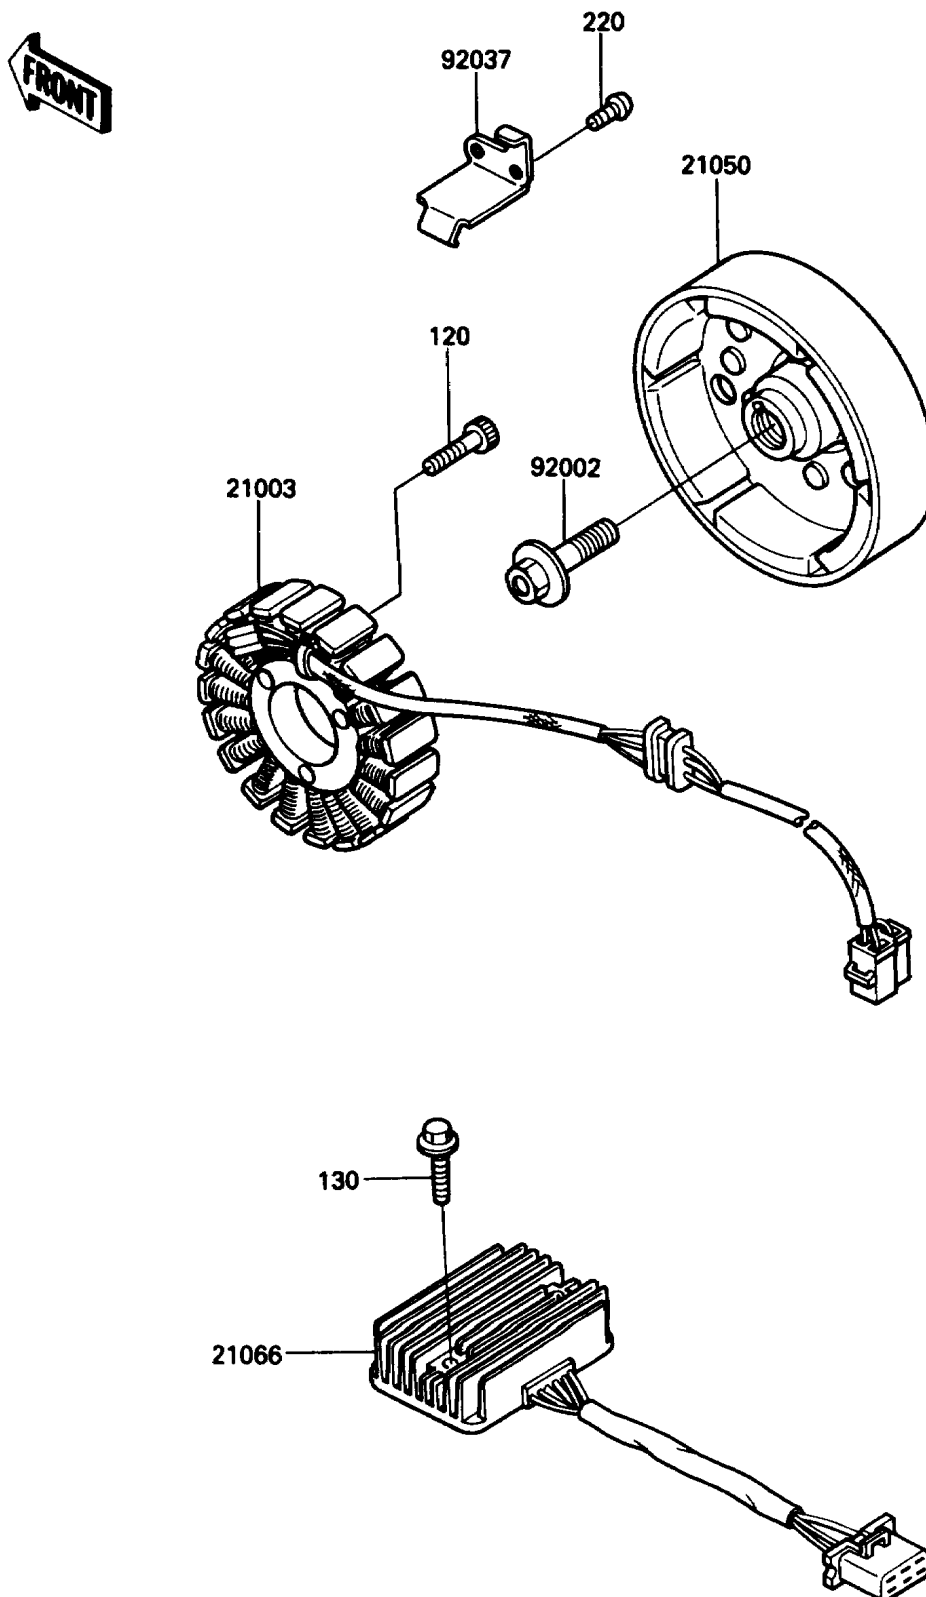

1987 454 LTD PARTS DIAGRAM

Generator

E1810-0134

1987 454 LTD PARTS LIST

Generator

ITEM NAME	PART NUMBER	QUANTITY
STATOR (Ref # 21003)	21003-1123	1
FLYWHEEL (Ref # 21050)	21050-1110	1
REGULATOR-VOLTAGE (Ref # 21066)	21066-1030	1
BOLT,FLANGED,10X36 (Ref # 92002)	92002-1457	1
CLAMP,GENERATOR LEAD (Ref # 92037)	92037-1630	1
BOLT-SOCKET,6X25 (Ref # 120)	120P0625	1
BOLT-FLANGED,6X25 (Ref # 130)	130B0625	1
SCREW-PAN-CROS (Ref # 220)	220B0510	1