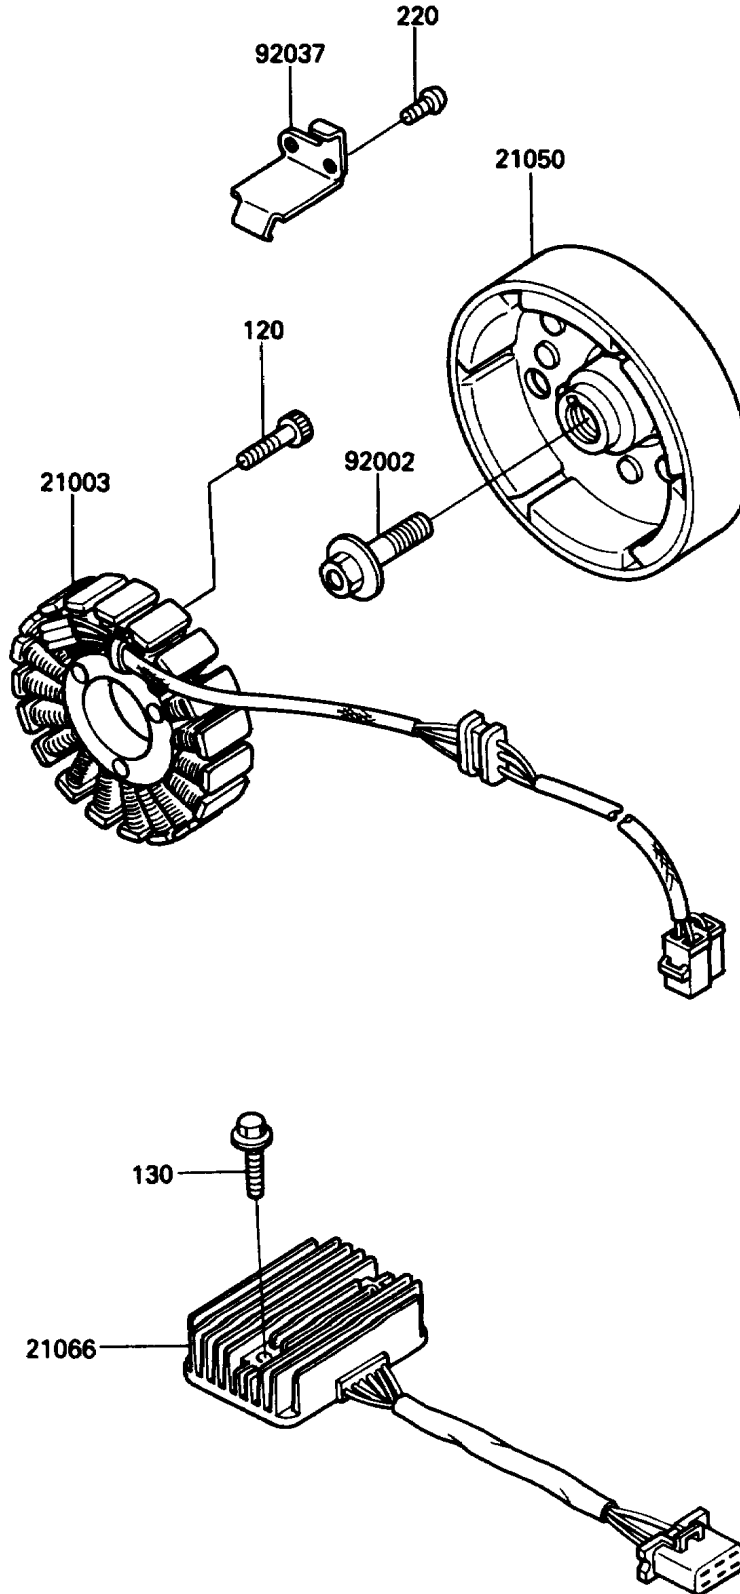

# 1985 454 LTD PARTS DIAGRAM

Generator

E1810-0134

# 1985 454 LTD PARTS LIST

## Generator

ITEM NAME	PART NUMBER	QUANTITY
STATOR (Ref # 21003)	21003-1123	1
FLYWHEEL (Ref # 21050)	21050-1110	1
REGULATOR-VOLTAGE (Ref # 21066)	21066-1030	1
BOLT,FLANGED,10X36 (Ref # 92002)	92002-1457	1
CLAMP,GENERATOR LEAD (Ref # 92037)	92037-1630	1
BOLT-SOCKET,6X25 (Ref # 120)	120P0625	3
BOLT-FLANGED,6X25 (Ref # 130)	130B0625	2
SCREW-PAN-CROS (Ref # 220)	220B0510	2