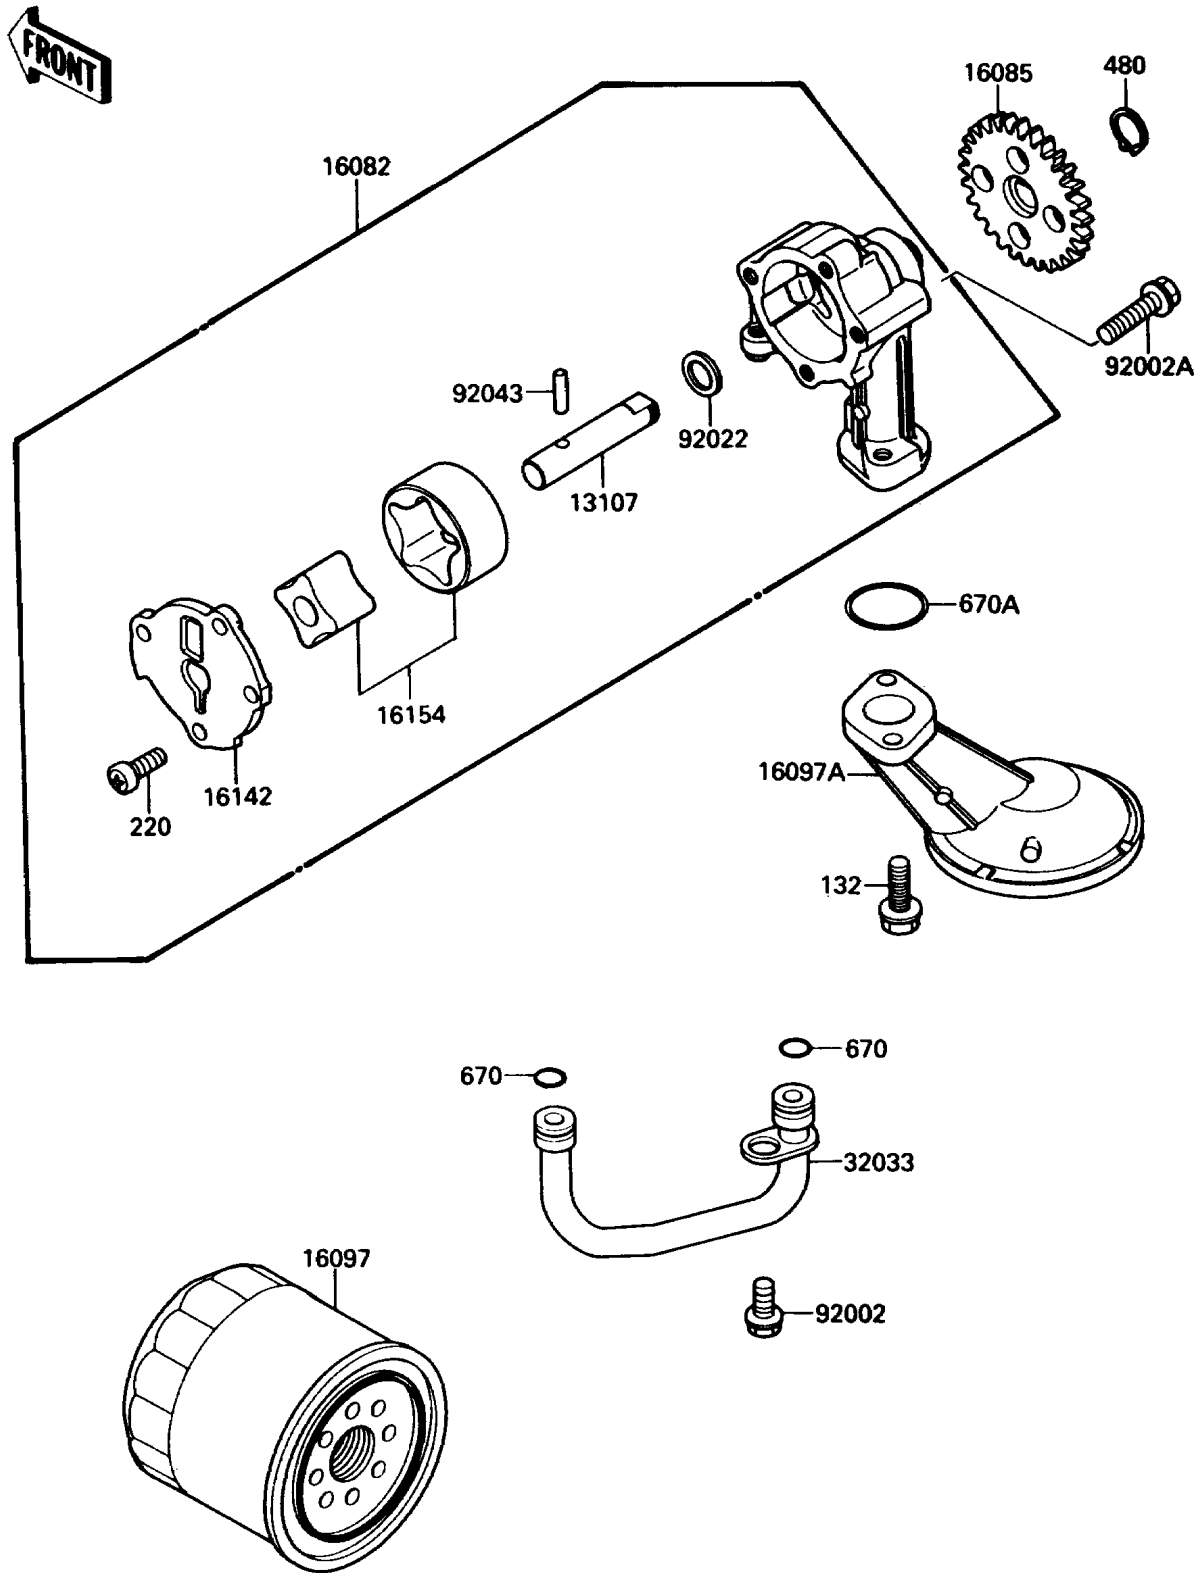

1987 454 LTD PARTS DIAGRAM

Oil Pump(EN450AEO29480&NAMI.)

E1710-0086

1987 454 LTD PARTS LIST

Oil Pump(EN450AEO29480&NAMI.)

ITEM NAME	PART NUMBER	QUANTITY
SHAFT,OIL PUMP (Ref # 13107)	13107-1202	1
PUMP-ASSY-OIL (Ref # 16082)	16082-1085	1
GEAR,OIL PUMP (Ref # 16085)	16085-1143	1
FILTER-ASSY-OIL (Ref # 16097)	16097-1054	1
FILTER-ASSY-OIL (Ref # 16097A)	16097-1056	1
COVER-PUMP,OIL (Ref # 16142)	16142-1077	1
ROTOR-PUMP,OIL (Ref # 16154)	16154-1066	1
PIPE (Ref # 32033)	32033-1540	1
BOLT,6X12 (Ref # 92002)	92002-1572	1
BOLT,6X25 (Ref # 92002A)	92002-1609	1
WASHER,11.2X15X1 (Ref # 92022)	92022-311	1
PIN,DOWEL,4X15.8 (Ref # 92043)	92043-1054	1
BOLT-FLANGED-SMALL (Ref # 132)	132G0620	1
SCREW-PAN-CROS,6X16 (Ref # 220)	220B0616	1
CIRCLIP-TYPE-C,11MM (Ref # 480)	480J1100	1
O RING,10MM (Ref # 670)	670B2010	1
O RING,22MM (Ref # 670A)	670D2022	1