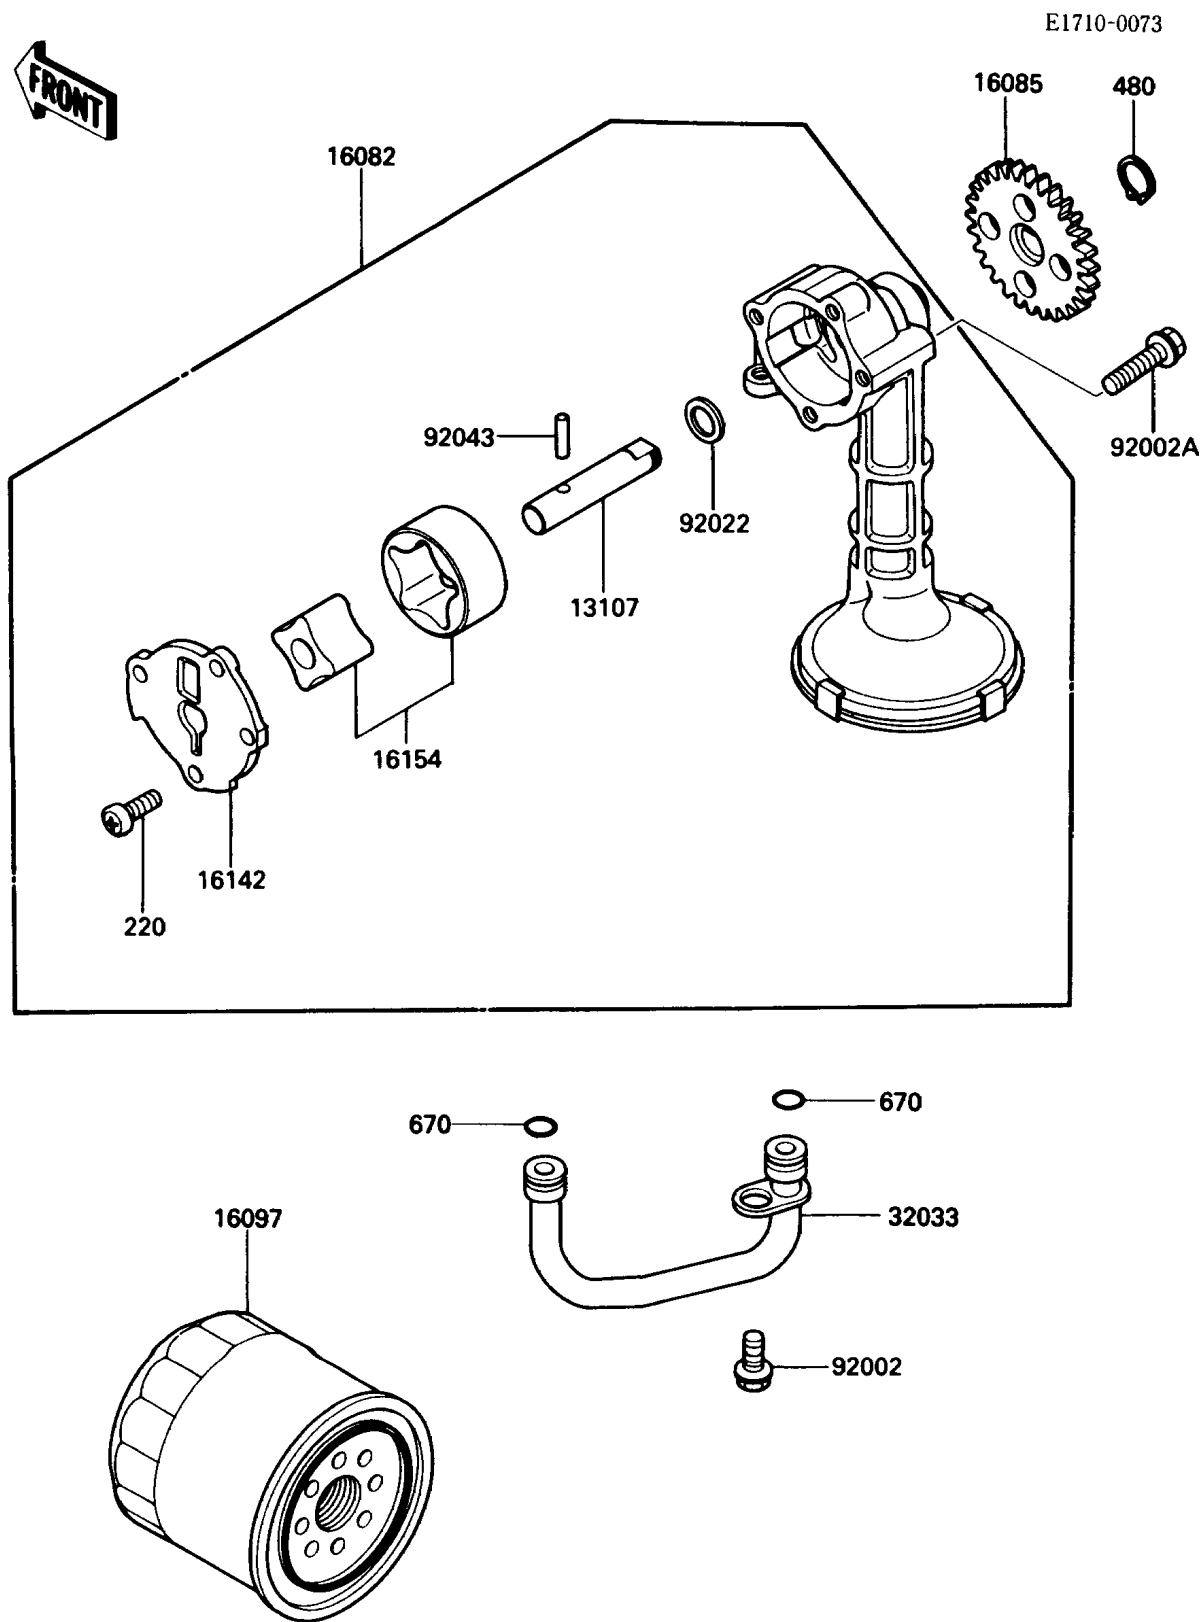

1987 454 LTD PARTS DIAGRAM

Oil Pump (EN450AE000001 & NAMI.029479)

1987 454 LTD PARTS LIST

Oil Pump(EN450AE000001&NAMI.029479)

ITEM NAME	PART NUMBER	QUANTITY
SHAFT,OIL PUMP (Ref # 13107)	13107-1156	1
PUMP-ASSY-OIL (Ref # 16082)	16082-1066	1
GEAR,OIL PUMP (Ref # 16085)	16085-1143	1
FILTER-ASSY-OIL (Ref # 16097)	16097-1054	1
COVER-PUMP,OIL (Ref # 16142)	16142-1066	1
ROTOR-PUMP,OIL (Ref # 16154)	16154-1061	1
PIPE (Ref # 32033)	32033-1540	1
BOLT,6X12 (Ref # 92002)	92002-1572	1
BOLT,6X25 (Ref # 92002A)	92002-1609	1
WASHER,11.2X15X1 (Ref # 92022)	92022-311	1
PIN,4X15.8 (Ref # 92043)	92043-1054	1
SCREW-PAN-CROS,6X16 (Ref # 220)	220B0616	1
CIRCLIP-TYPE-C,11MM (Ref # 480)	480J1100	1
O RING,10MM (Ref # 670)	670B2010	1