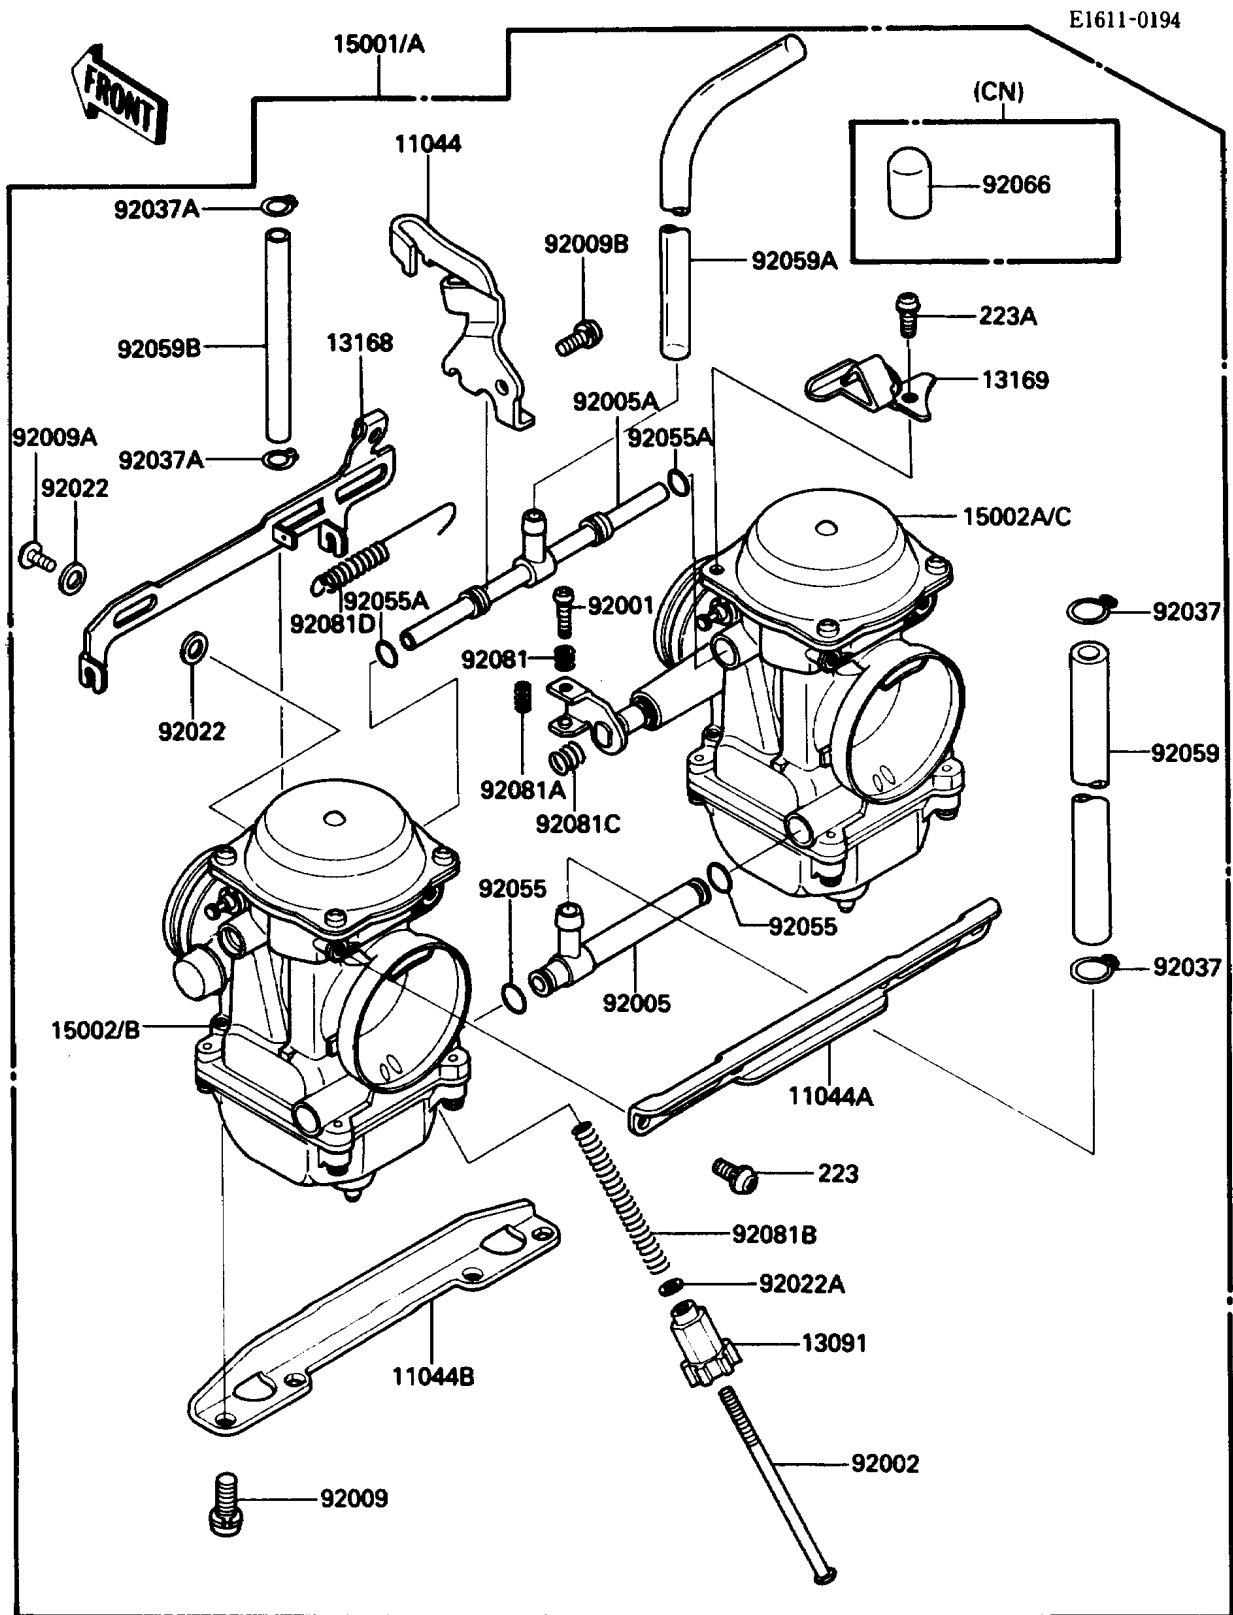

1989 454 LTD PARTS DIAGRAM

Carburetor

1989 454 LTD PARTS LIST

Carburetor

ITEM NAME	PART NUMBER	QUANTITY
BRACKET,THROTTLE CABLE (Ref # 11044)	11044-1312	1
BRACKET,CARBURETOR STAY,UPP (Ref # 11044A)	11044-1313	1
BRACKET,CARBURETOR STAY,6MM (Ref # 11044B)	11044-1314	1
HOLDER,THROTTLE STOP SCREW (Ref # 13091)	13091-1382	1
LEVER,STARTER (Ref # 13168)	13168-1278	1
PLATE (Ref # 13169)	13169-1955	1
CARBURETOR-ASSY (Ref # 15001)	15001-1138	1
CARBURETOR-ASSY (Ref # 15001A)	15001-1179	1
CARBURETOR,LH (Ref # 15002)	15002-1175	1
CARBURETOR,RH (Ref # 15002A)	15002-1176	1
CARBURETOR,LH (Ref # 15002B)	15002-1217	1
CARBURETOR,RH (Ref # 15002C)	15002-1219	1
BOLT,THROTTLE ADJUST (Ref # 92001)	92001-1998	1
BOLT,THROTTLE STOP SCREW (Ref # 92002)	92002-1552	1
FITTING (Ref # 92005)	92005-1133	1
FITTING (Ref # 92005A)	92005-1134	1
SCREW,6X16 (Ref # 92009)	92009-1129	4
SCREW (Ref # 92009A)	92009-1262	2
SCREW,5X10 (Ref # 92009B)	92009-1365	1
WASHER,6.1X11X0.8,POLYACETAL (Ref # 92022)	92022-1199	4
WASHER,PLAIN,STOP SPRING (Ref # 92022A)	92022-1480	1
CLAMP,FUEL TUBE (Ref # 92037)	92037-1075	2
CLAMP,TUBE (Ref # 92037A)	92037-1477	2
RING-O (Ref # 92055)	92055-1004	2
RING-O,FUEL FITTING (Ref # 92055A)	92055-1223	2
TUBE,7.3X12.5X180 (Ref # 92059)	92059-1597	1
TUBE,6.5X9.5X260 (Ref # 92059A)	92059-1598	1
TUBE,5X9X75 (Ref # 92059B)	92059-1599	1
PLUG,12X25 (Ref # 92066)	92068-006	1

1989 454 LTD PARTS LIST

Carburetor

ITEM NAME	PART NUMBER	QUANTITY
SPRING,THROTTLE ADJUST UPP (Ref # 92081)	92081-1620	1
SPRING,THROTTLE ADJUST LWR (Ref # 92081A)	92081-1621	1
SPRING,THROTTLE STOP SCREW (Ref # 92081B)	92081-1875	1
SPRING (Ref # 92081C)	92081-1876	1
SPRING,STARTER LEVER (Ref # 92081D)	92081-1893	1
SCREW-PAN-WS-CROS (Ref # 223)	223C0510	4
SCREW-PAN-WS-CROS (Ref # 223A)	223D0410	1