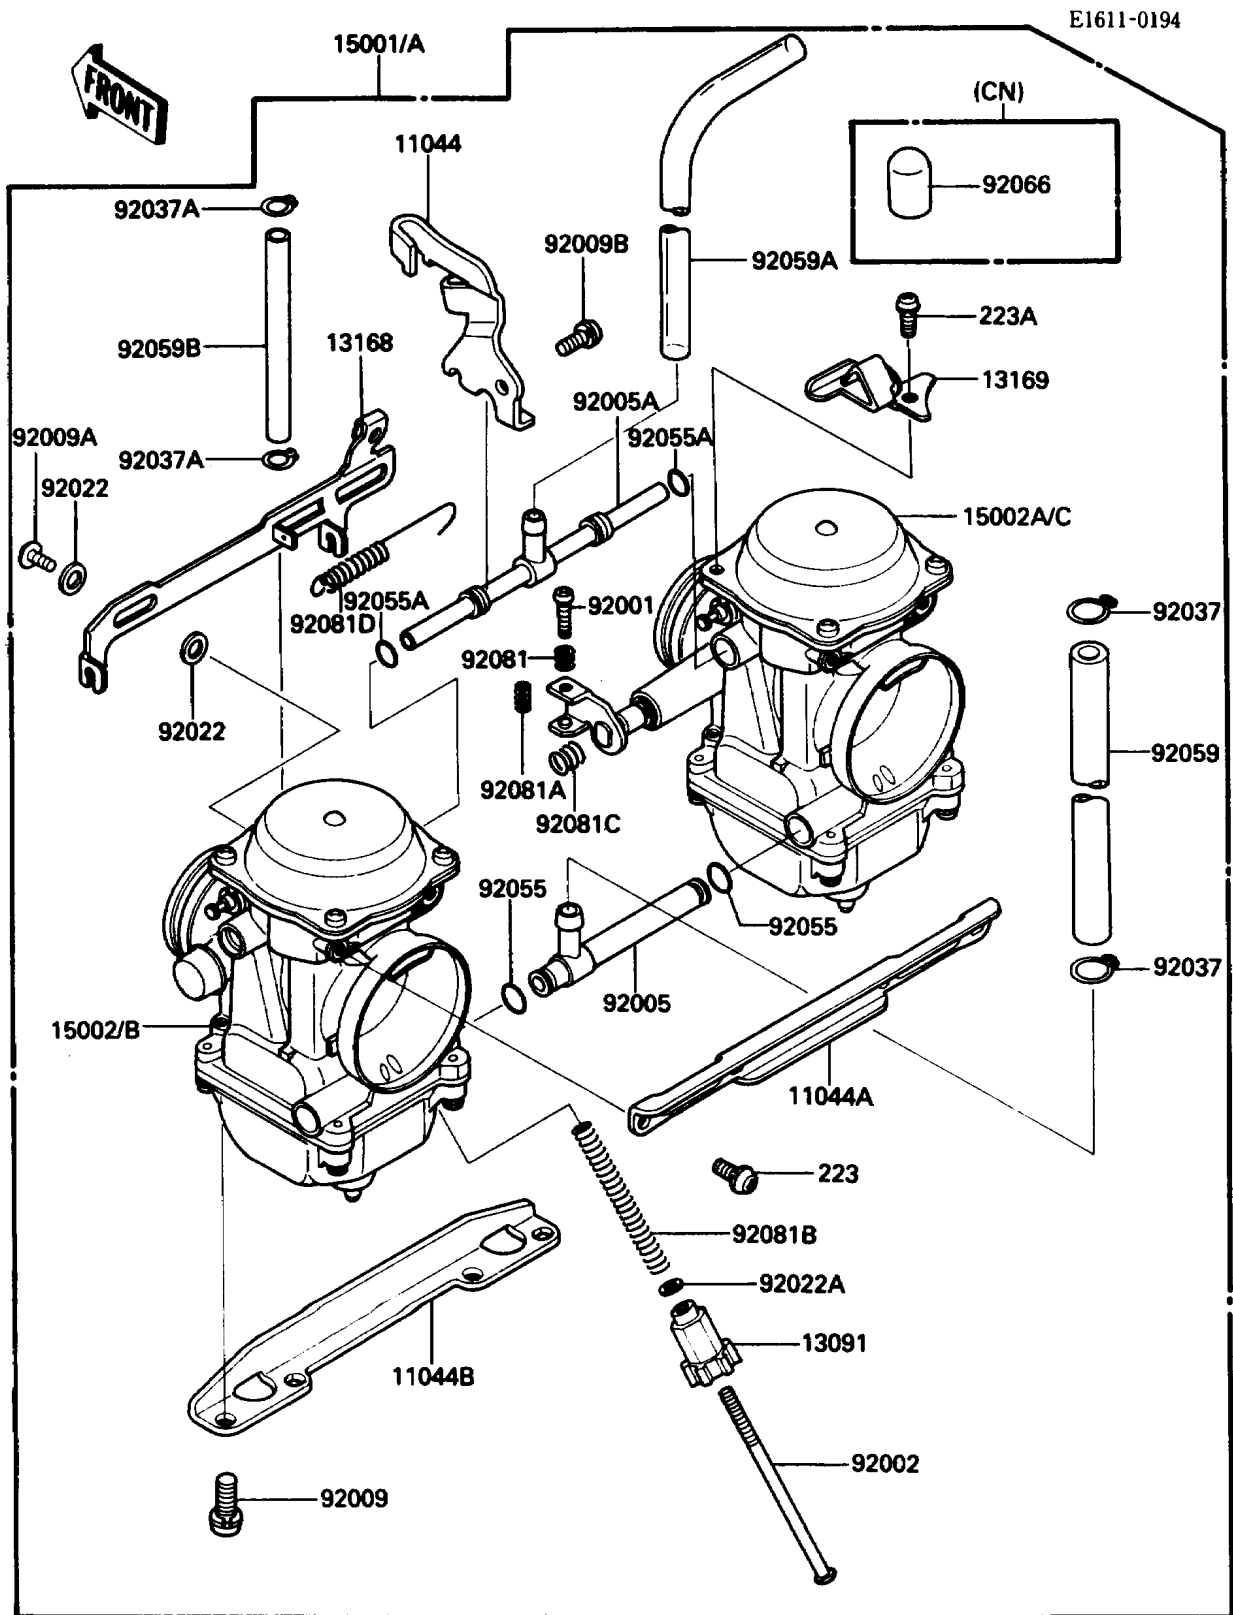

1988 454 LTD PARTS DIAGRAM

Carburetor

1988 454 LTD PARTS LIST

Carburetor

ITEM NAME	PART NUMBER	QUANTITY
BRACKET,THROTTLE CABLE (Ref # 11044)	11044-1312	1
BRACKET,CARBURETOR STAY,UPP (Ref # 11044A)	11044-1313	1
BRACKET,CARBURETOR STAY,6MM (Ref # 11044B)	11044-1314	1
HOLDER,THROTTLE STOP SCREW (Ref # 13091)	13091-1382	1
LEVER,STARTER (Ref # 13168)	13168-1278	1
PLATE (Ref # 13169)	13169-1955	1
CARBURETOR-ASSY (Ref # 15001)	15001-1138	1
CARBURETOR-ASSY (Ref # 15001A)	15001-1179	1
CARBURETOR,LH (Ref # 15002)	15002-1175	1
CARBURETOR,RH (Ref # 15002A)	15002-1176	1
CARBURETOR,LH (Ref # 15002B)	15002-1217	1
CARBURETOR,RH (Ref # 15002C)	15002-1219	1
BOLT,THROTTLE ADJUST (Ref # 92001)	92001-1998	1
BOLT,THROTTLE STOP SCREW (Ref # 92002)	92002-1552	1
FITTING (Ref # 92005)	92005-1133	1
FITTING (Ref # 92005A)	92005-1134	1
SCREW,6X16 (Ref # 92009)	92009-1129	1
SCREW (Ref # 92009A)	92009-1262	1
SCREW,5X10 (Ref # 92009B)	92009-1365	1
WASHER,6.1X11X0.8,POLYACETAL (Ref # 92022)	92022-1199	1
WASHER,PLAIN,STOP SPRING (Ref # 92022A)	92022-1480	1
CLAMP,FUEL TUBE (Ref # 92037)	92037-1075	1
CLAMP,TUBE (Ref # 92037A)	92037-1477	1
RING-O (Ref # 92055)	92055-1004	1
RING-O,FUEL FITTING (Ref # 92055A)	92055-1223	1
TUBE,7.3X12.5X180 (Ref # 92059)	92059-1597	1
TUBE,6.5X9.5X260 (Ref # 92059A)	92059-1598	1
TUBE,5X9X75 (Ref # 92059B)	92059-1599	1
PLUG,12X25 (Ref # 92066)	92068-006	1

1988 454 LTD PARTS LIST

Carburetor

ITEM NAME	PART NUMBER	QUANTITY
SPRING,THROTTLE ADJUST UPP (Ref # 92081)	92081-1620	1
SPRING,THROTTLE ADJUST LWR (Ref # 92081A)	92081-1621	1
SPRING,THROTTLE STOP SCREW (Ref # 92081B)	92081-1875	1
SPRING (Ref # 92081C)	92081-1876	1
SPRING,STARTER LEVER (Ref # 92081D)	92081-1893	1
SCREW-PAN-WS-CROS (Ref # 223)	223C0510	1
SCREW-PAN-WS-CROS (Ref # 223A)	223D0410	1