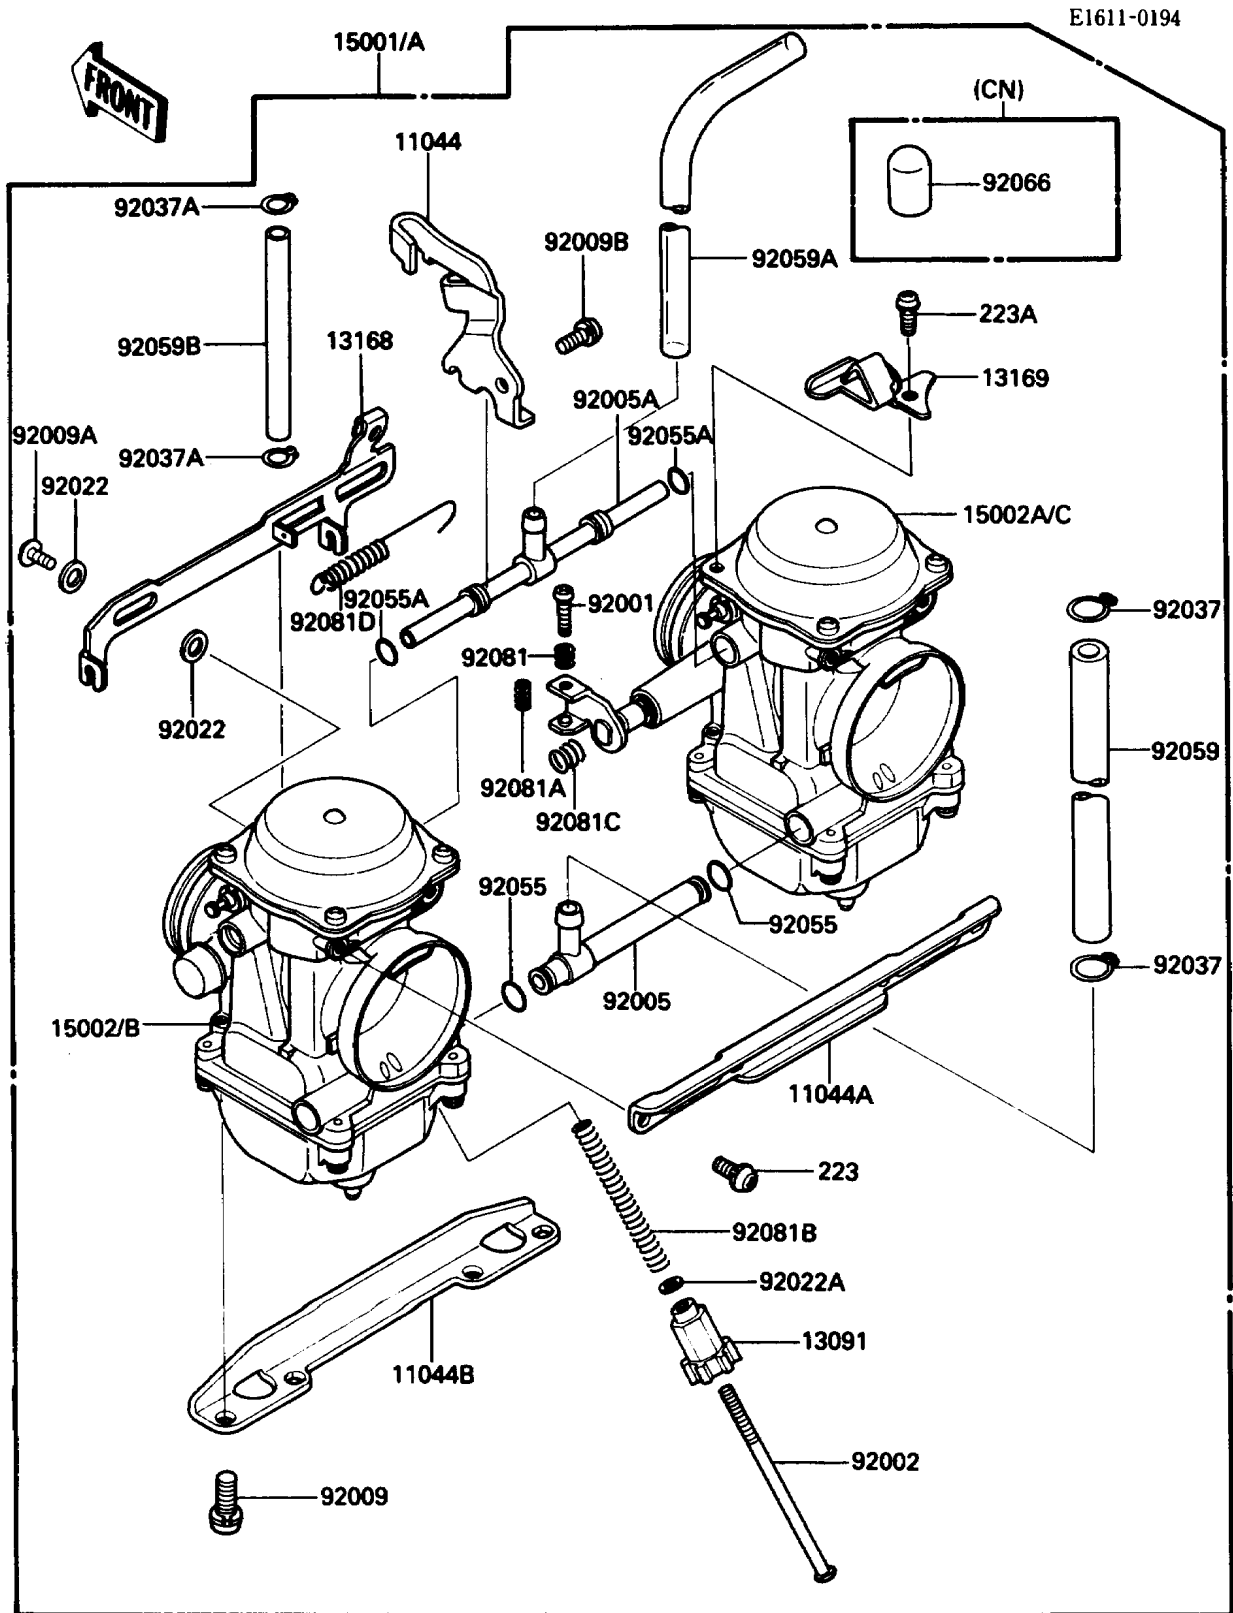

1987 454 LTD PARTS DIAGRAM

Carburetor

1987 454 LTD PARTS LIST

Carburetor

ITEM NAME	PART NUMBER	QUANTITY
BRACKET,THROTTLE CABLE (Ref # 11044)	11044-1312	1
BRACKET,CARBURETOR STAY,UPP (Ref # 11044A)	11044-1313	1
BRACKET,CARBURETOR STAY,6MM (Ref # 11044B)	11044-1314	1
HOLDER,THROTTLE STOP SCREW (Ref # 13091)	13091-1382	1
LEVER,STARTER (Ref # 13168)	13168-1278	1
PLATE (Ref # 13169)	13169-1955	1
CARBURETOR-ASSY (Ref # 15001)	15001-1138	1
CARBURETOR-ASSY (Ref # 15001A)	15001-1179	1
CARBURETOR,LH (Ref # 15002)	15002-1175	1
CARBURETOR,RH (Ref # 15002A)	15002-1176	1
CARBURETOR,LH (Ref # 15002B)	15002-1217	1
CARBURETOR,RH (Ref # 15002C)	15002-1219	1
BOLT,THROTTLE ADJUST (Ref # 92001)	92001-1998	1
BOLT,THROTTLE STOP SCREW (Ref # 92002)	92002-1552	1
FITTING (Ref # 92005)	92005-1133	1
FITTING (Ref # 92005A)	92005-1134	1
SCREW,6X16 (Ref # 92009)	92009-1129	1
SCREW (Ref # 92009A)	92009-1262	1
SCREW,5X10 (Ref # 92009B)	92009-1365	1
WASHER,6.1X11X0.8,POLYACETAL (Ref # 92022)	92022-1199	1
WASHER,PLAIN,STOP SPRING (Ref # 92022A)	92022-1480	1
CLAMP,FUEL TUBE (Ref # 92037)	92037-1075	1
CLAMP,TUBE (Ref # 92037A)	92037-1477	1
RING-O (Ref # 92055)	92055-1004	1
RING-O,FUEL FITTING (Ref # 92055A)	92055-1223	1
TUBE,7.3X12.5X180 (Ref # 92059)	92059-1597	1
TUBE,6.5X9.5X260 (Ref # 92059A)	92059-1598	1
TUBE,5X9X75 (Ref # 92059B)	92059-1599	1
PLUG,12X25 (Ref # 92066)	92068-006	1

1987 454 LTD PARTS LIST

Carburetor

ITEM NAME	PART NUMBER	QUANTITY
SPRING,THROTTLE ADJUST UPP (Ref # 92081)	92081-1620	1
SPRING,THROTTLE ADJUST LWR (Ref # 92081A)	92081-1621	1
SPRING,THROTTLE STOP SCREW (Ref # 92081B)	92081-1875	1
SPRING (Ref # 92081C)	92081-1876	1
SPRING,STARTER LEVER (Ref # 92081D)	92081-1893	1
SCREW-PAN-WS-CROS (Ref # 223)	223C0510	1
SCREW-PAN-WS-CROS (Ref # 223A)	223D0410	1