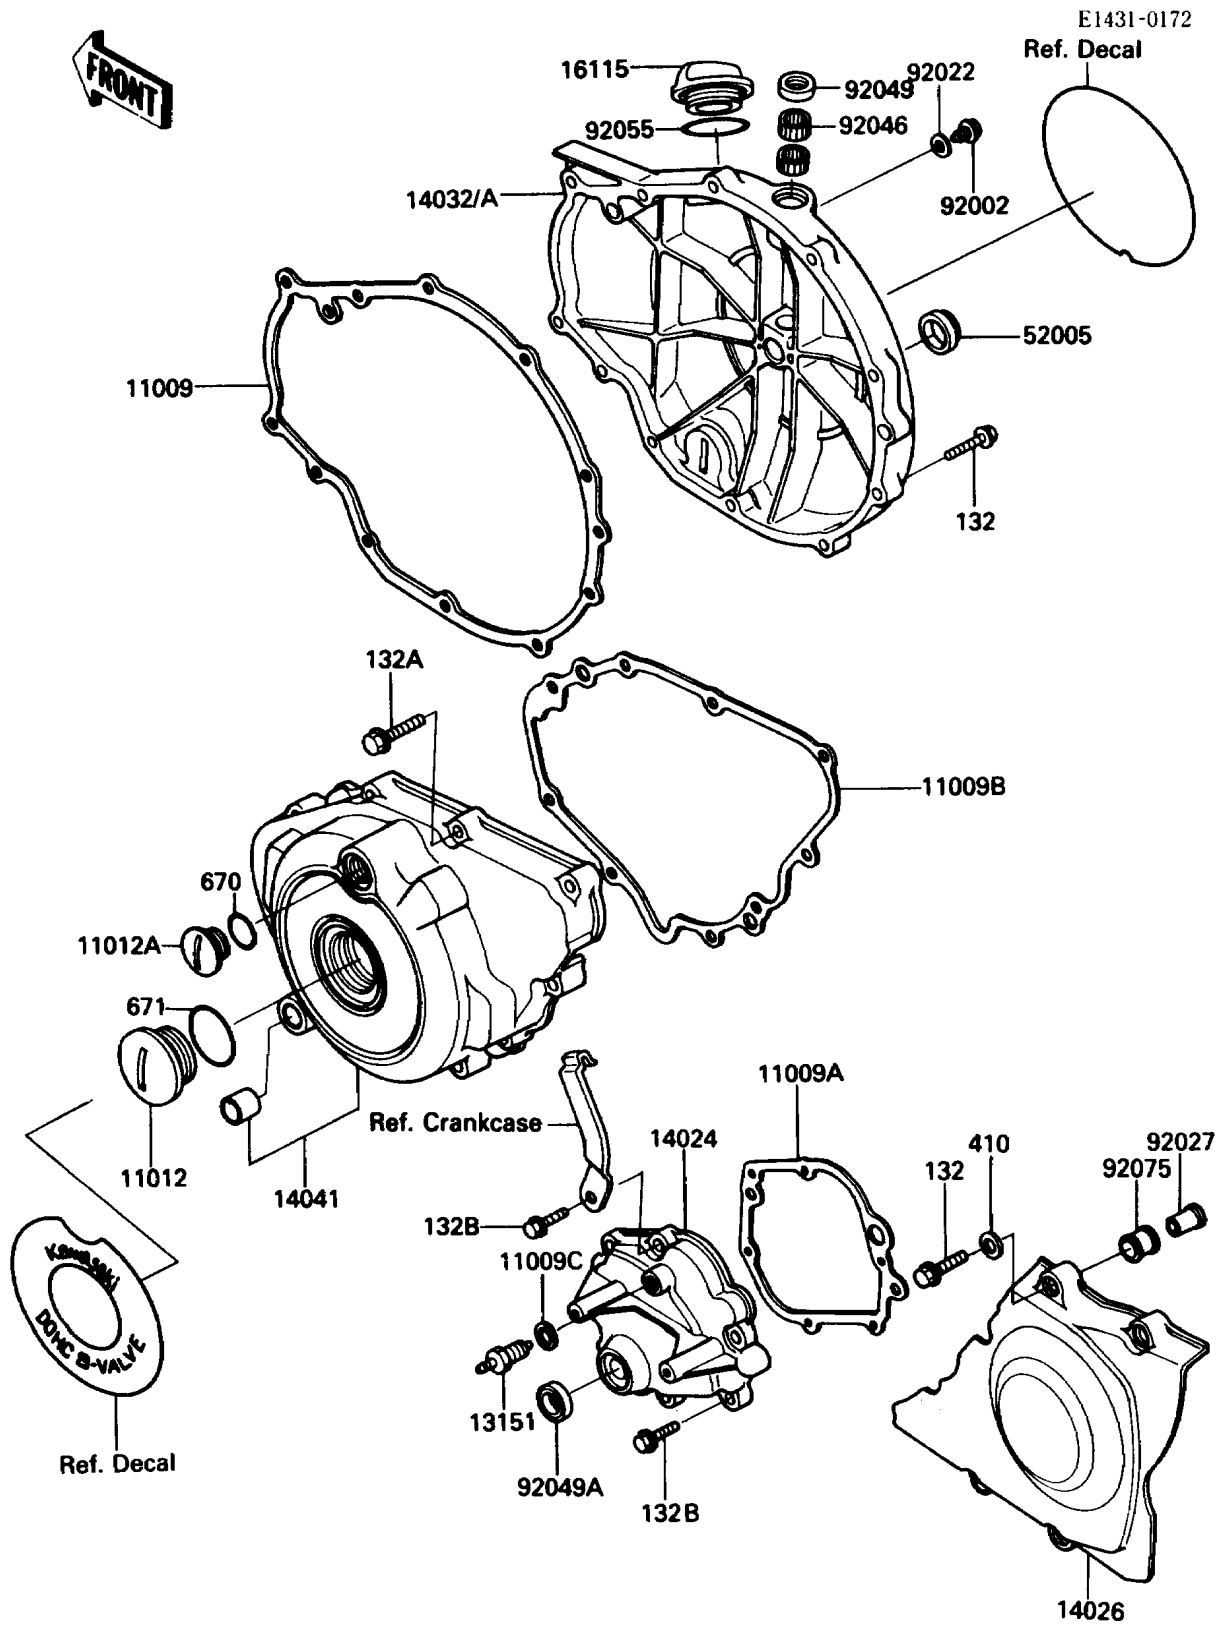

# 1989 454 LTD PARTS DIAGRAM

Engine Cover(s)

# 1989 454 LTD PARTS LIST

## Engine Cover(s)

ITEM NAME	PART NUMBER	QUANTITY
GASKET,CLUTCH COVER (Ref # 11009)	11009-1484	1
GASKET,CHANGE MECHANISM COVER (Ref # 11009A)	11009-1485	1
GASKET,GENERATOR COVER (Ref # 11009B)	11009-1486	1
GASKET,10.5X16X1,DRAIN PLUG (Ref # 11009C)	92065-058	1
CAP (Ref # 11012)	11012-1362	1
CAP,TOP MARK (Ref # 11012A)	11012-1363	1
SWITCH-COMP,NEUTRAL (Ref # 13151)	13151-1007	1
COVER,CHANGE MECHANISM (Ref # 14024)	14025-1986	1
COVER-CHAIN (Ref # 14026)	14026-1116	1
COVER-CLUTCH (Ref # 14032A)	14032-1252	1
COVER-COMP,GENERATOR (Ref # 14041)	14041-1057	1
CAP-OIL FILLER (Ref # 16115)	16115-1009	1
GAUGE,OIL LEVEL (Ref # 52005)	52005-1009	1
COLLAR (Ref # 92027)	92027-1858	4
BEARING-NEEDLE,HK1210 (Ref # 92046)	92046-1010	2
SEAL-OIL,TB12205.5 (Ref # 92049)	92049-1271	1
SEAL-OIL,TB13225.5 (Ref # 92049A)	92051-005	1
RING-O,31.5X2.6 (Ref # 92055)	92055-049	1
DAMPER (Ref # 92075)	92075-1681	4
BOLT-FLANGED-SMALL (Ref # 132)	132E0625	15
BOLT-FLANGED-SMALL (Ref # 132A)	132E0630	9
BOLT-FLANGED-SMALL (Ref # 132B)	132J0620	6
WASHER-PLAIN-SMALL,6MM (Ref # 410)	410B0600	4
O RING,18MM (Ref # 670)	670B2018	1
O RING,40MM (Ref # 671)	671B2540	1