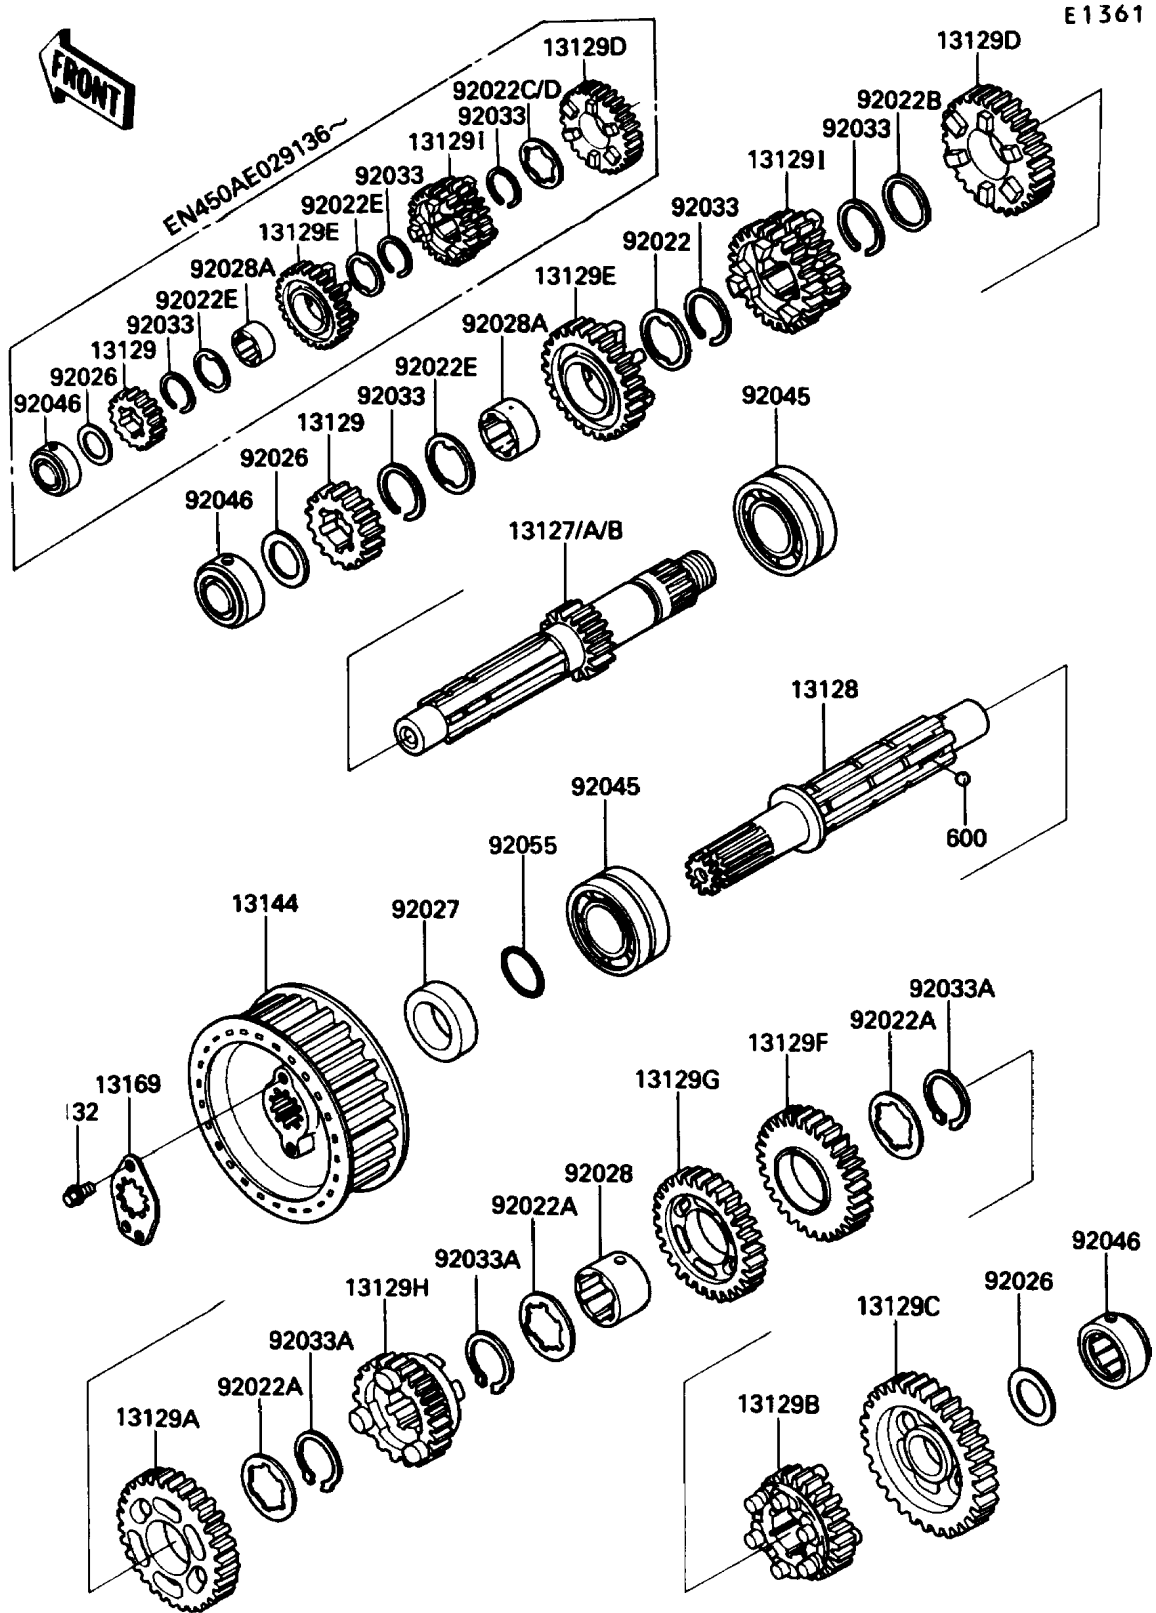

1987 454 LTD PARTS DIAGRAM

Transmission

1987 454 LTD PARTS LIST

Transmission

ITEM NAME	PART NUMBER	QUANTITY
SHAFT-TRANSMISSION INPUT (Ref # 13127)	13127-1122	1
SHAFT-TRANSMISSION INPUT,14T (Ref # 13127B)	13127-1148	1
SHAFT-TRANSMISSION OUTPUT (Ref # 13128)	13128-1118	1
GEAR,INPUT 2ND,18T (Ref # 13129)	13129-1077	1
GEAR,OUTPUT 2ND,32T (Ref # 13129A)	13129-1078	1
GEAR,OUTPUT 5TH,25T (Ref # 13129B)	13129-1083	1
GEAR,OUTPUT LOW,36T (Ref # 13129C)	13129-1564	1
GEAR,INPUT 5TH,26T (Ref # 13129D)	13129-1657	1
GEAR,INPUT TOP,27T (Ref # 13129E)	13129-1658	1
GEAR,OUTPUT 3RD,29T (Ref # 13129F)	13129-1659	1
GEAR,OUTPUT 4TH,27T (Ref # 13129G)	13129-1660	1
GEAR,OUTPUT TOP,23T (Ref # 13129H)	13129-1662	1
GEAR,INPUT 3RD&4TH,21T&24T (Ref # 13129I)	13129-1846	1
SPROCKET-OUTPUT,25T (Ref # 13144)	13144-1115	1
PLATE,SPROCKET (Ref # 13169)	13169-1893	1
WASHER,TOOTHED,25.3X30X1 (Ref # 92022)	92022-1072	1
WASHER,TOOTHED,28.3X33.5X1 (Ref # 92022A)	92022-1139	1
WASHER,25.3X30X1 (Ref # 92022B)	92022-161	1
WASHER,TOOTHED,25.3X31.8X1.6 (Ref # 92022D)	92022-1861	1
WASHER,TOOTHED,25.5X32X1 (Ref # 92022E)	92024-033	1
SPACER,20.3X30X2.0 (Ref # 92026)	92026-1022	1
COLLAR,25X40X12 (Ref # 92027)	92027-1857	1
BUSHING,OUTPUT 3RD&4TH GEAR (Ref # 92028)	92028-1364	1
BUSHING,INPUT TOP GEAR (Ref # 92028A)	92028-1552	1
RING-SNAP,24MM (Ref # 92033)	92033-026	1
RING-SNAP,25.9MM (Ref # 92033A)	92033-1037	1
BEARING-BALL,83993SH2-CS (Ref # 92045)	92045-035	1
BEARING-NEEDLE,NKZ20X34X17 (Ref # 92046)	92046-1161	1
RING-O (Ref # 92055)	92055-035	1

1987 454 LTD PARTS LIST

Transmission

ITEM NAME	PART NUMBER	QUANTITY
BOLT-FLANGED-SMALL (Ref # 132)	132G0612	1
BALL-STEEL,5/32" (Ref # 600)	600A0500	1