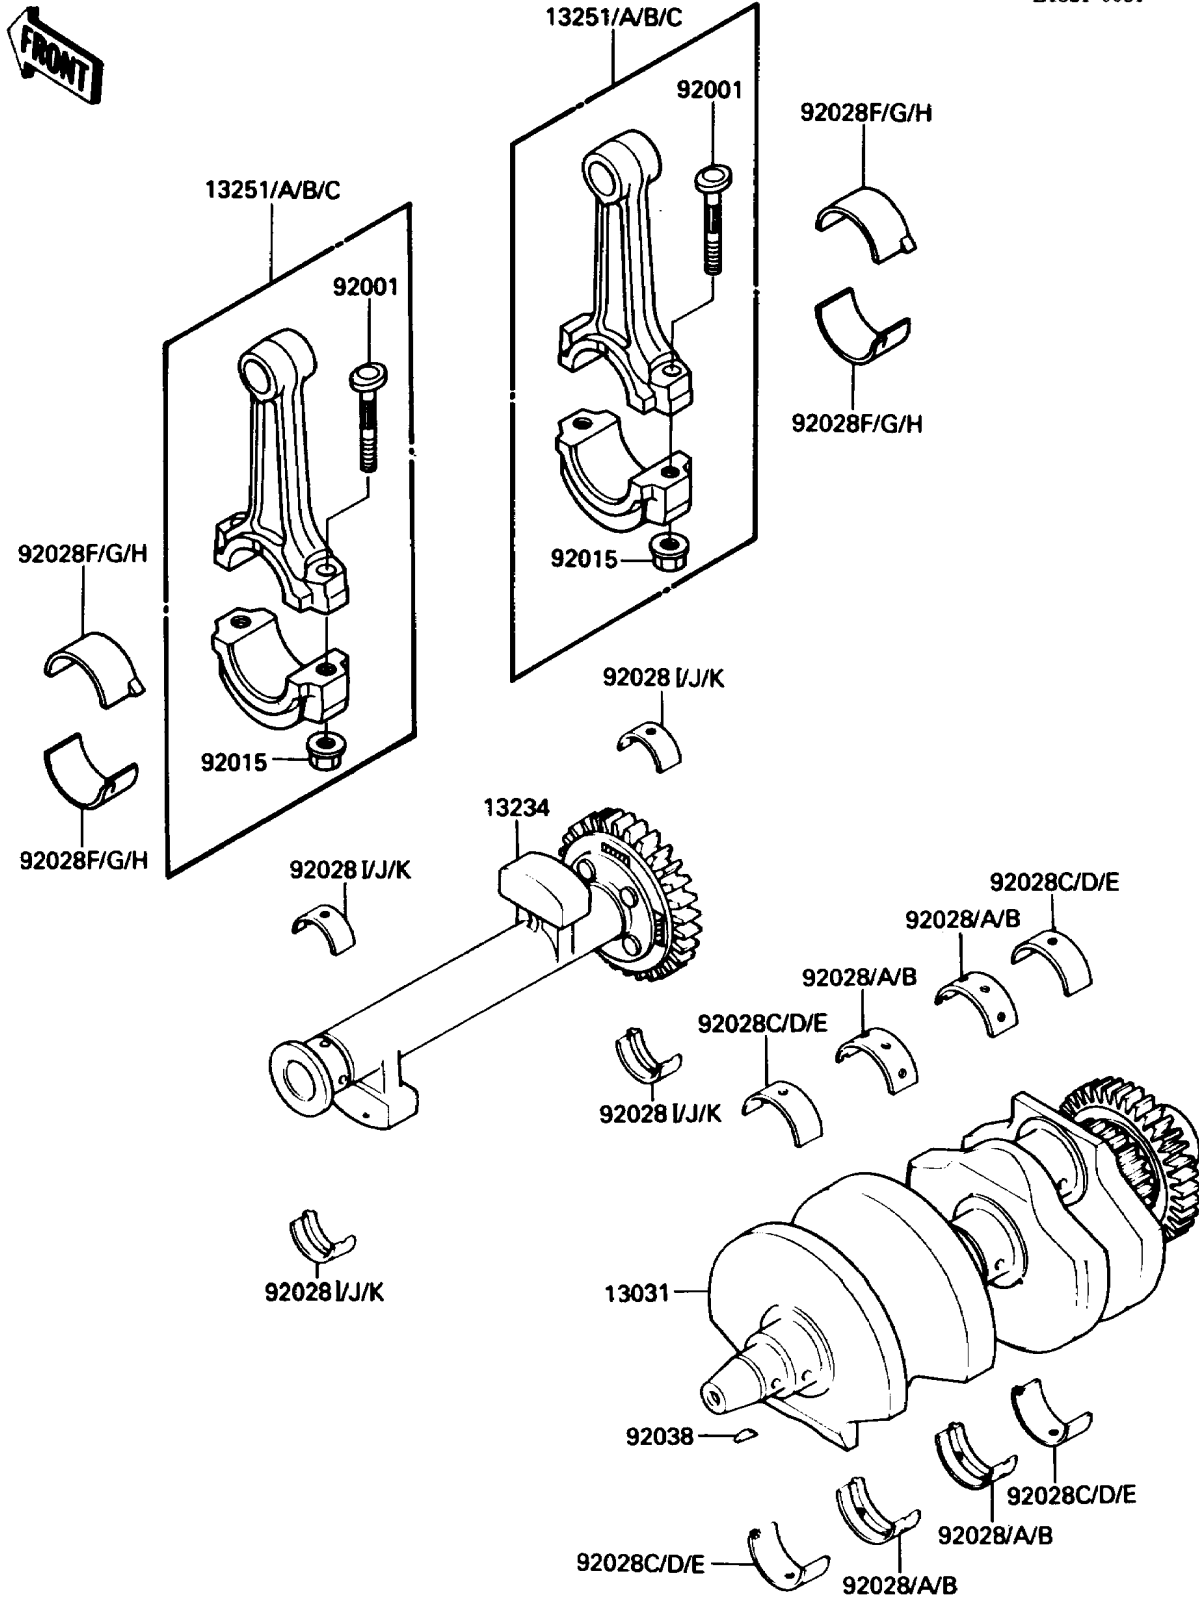

1989 454 LTD PARTS DIAGRAM

Crankshaft

E1321-0081

1989 454 LTD PARTS LIST

Crankshaft

ITEM NAME	PART NUMBER	QUANTITY
CRANKSHAFT-COMP (Ref # 13031)	13031-1185	1
SHAFT-COMP,BALANCER (Ref # 13234)	13234-1071	1
ROD-ASSY-CONNECTING,G (Ref # 13251)	13251-1067-GG	2
ROD-ASSY-CONNECTING,H (Ref # 13251A)	13251-1067-HH	2
ROD-ASSY-CONNECTING,I (Ref # 13251B)	13251-1067-II	2
ROD-ASSY-CONNECTING,J (Ref # 13251C)	13251-1067-JJ	2
BOLT,CONNECTING ROD,8MM (Ref # 92001)	92001-1887	4
NUT,FLANGED,8MM (Ref # 92015)	92015-1311	4
BUSHING,CRANKSHAFT,BLUE (Ref # 92028)	92028-1100	AR
BUSHING,CRANKSHAFT,BLACK (Ref # 92028A)	92028-1101	AR
BUSHING,CRANKSHAFT,BROWN (Ref # 92028B)	92028-1102	AR
BUSHING,CRANKSHAFT,BLUE (Ref # 92028C)	92028-1272	AR
BUSHING,CRANKSHAFT,BLACK (Ref # 92028D)	92028-1273	AR
BUSHING,CRANKSHAFT,BROWN (Ref # 92028E)	92028-1274	AR
BUSHING,CONNECTING ROD,BLUE (Ref # 92028F)	92028-1348	AR
BUSHING,CONNECTING ROD,BLACK (Ref # 92028G)	92028-1349	AR
BUSHING,CONNECTING ROD,BROWN (Ref # 92028H)	92028-1350	AR
BUSHING,BALANCER,LH,BLUE (Ref # 92028I)	92028-1495	AR
BUSHING,BALANCER,LH,BLACK (Ref # 92028J)	92028-1496	AR
BUSHING,BALANCER,LH,BROWN (Ref # 92028K)	92028-1497	AR
KEY,WOODRUFF (Ref # 92038)	92038-001	1