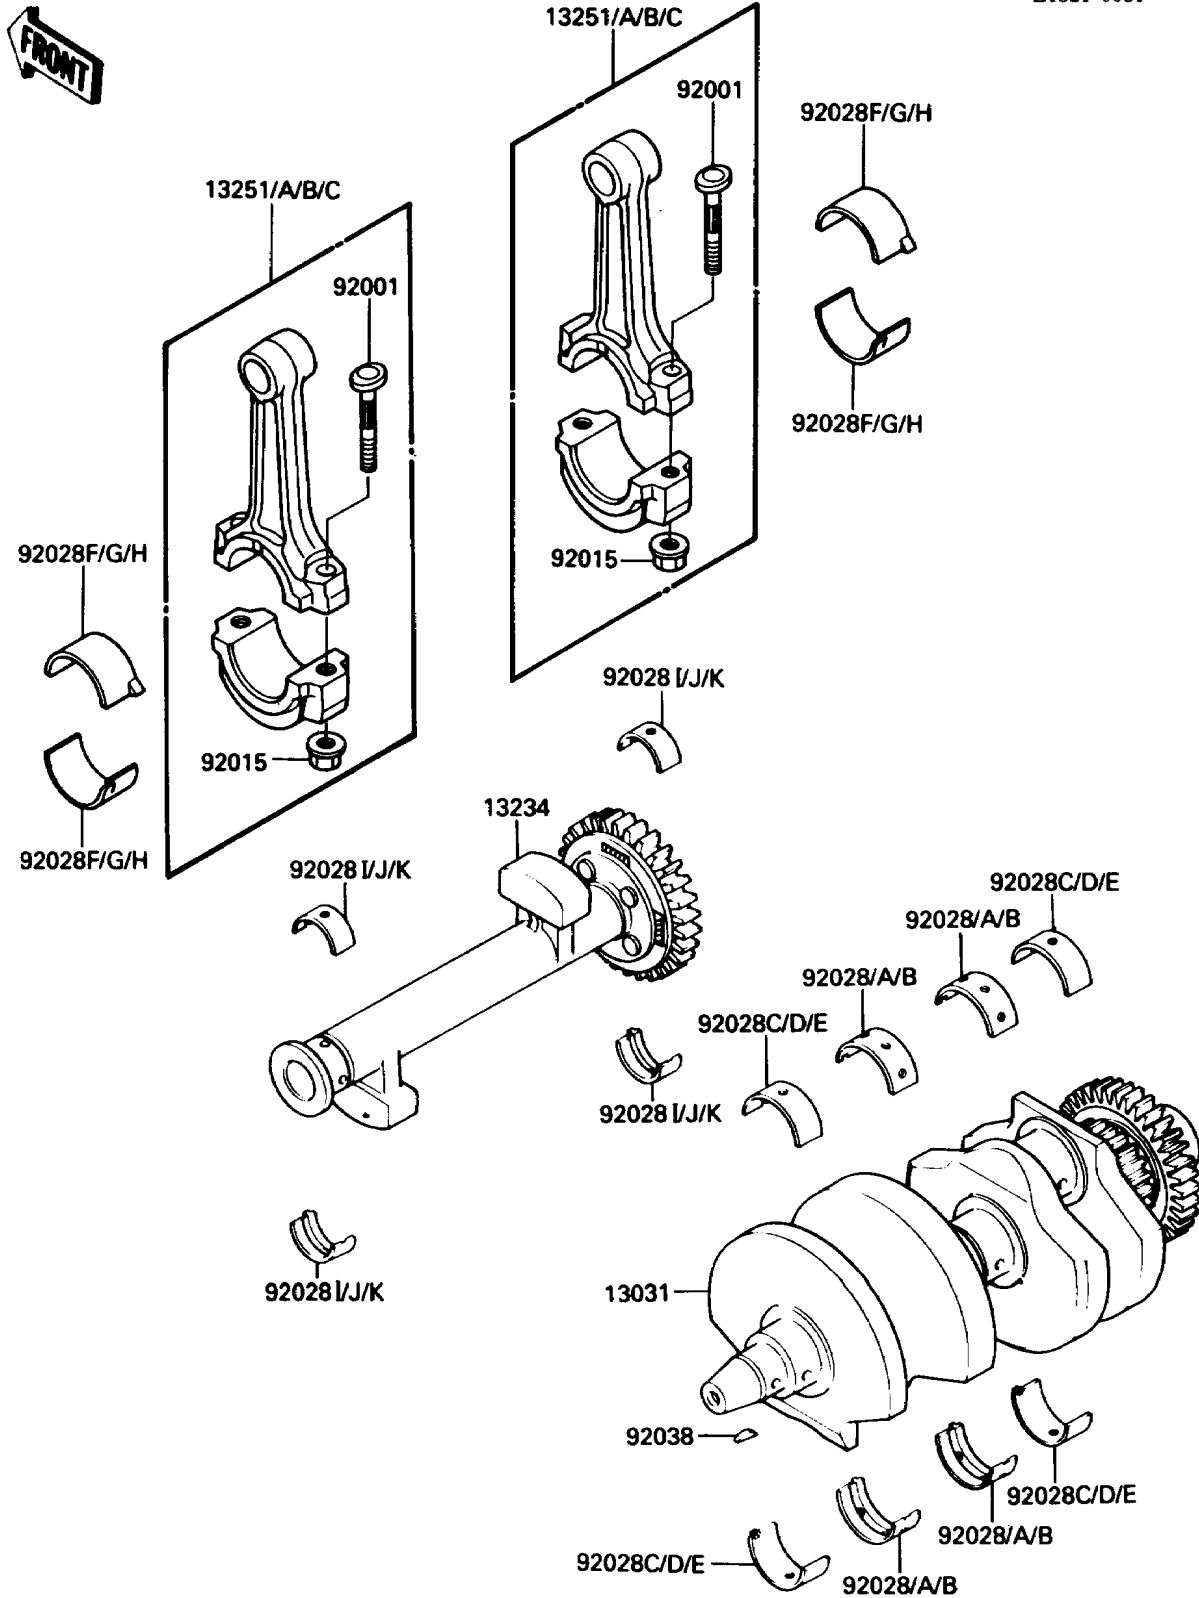

# 1985 454 LTD PARTS DIAGRAM

Crankshaft

E1321-0081

# 1985 454 LTD PARTS LIST

## Crankshaft

ITEM NAME	PART NUMBER	QUANTITY
CRANKSHAFT-COMP (Ref # 13031)	13031-1185	1
SHAFT-COMP,BALANCER (Ref # 13234)	13234-1071	1
ROD-ASSY-CONNECTING,G (Ref # 13251)	13251-1067-GG	2
ROD-ASSY-CONNECTING,H (Ref # 13251A)	13251-1067-HH	2
ROD-ASSY-CONNECTING,I (Ref # 13251B)	13251-1067-II	2
ROD-ASSY-CONNECTING,J (Ref # 13251C)	13251-1067-JJ	2
BOLT,CONNECTING ROD,8MM (Ref # 92001)	92001-1887	4
NUT,FLANGED,8MM (Ref # 92015)	92015-1311	4
BUSHING,CRANKSHAFT,BLUE (Ref # 92028)	92028-1100	AR
BUSHING,CRANKSHAFT,BLACK (Ref # 92028A)	92028-1101	AR
BUSHING,CRANKSHAFT,BROWN (Ref # 92028B)	92028-1102	AR
BUSHING,CRANKSHAFT,BLUE (Ref # 92028C)	92028-1272	AR
BUSHING,CRANKSHAFT,BLACK (Ref # 92028D)	92028-1273	AR
BUSHING,CRANKSHAFT,BROWN (Ref # 92028E)	92028-1274	AR
BUSHING,CONNECTING ROD,BLUE (Ref # 92028F)	92028-1348	AR
BUSHING,CONNECTING ROD,BLACK (Ref # 92028G)	92028-1349	AR
BUSHING,CONNECTING ROD,BROWN (Ref # 92028H)	92028-1350	AR
BUSHING,BALANCER,LH,BLUE (Ref # 92028I)	92028-1495	AR
BUSHING,BALANCER,LH,BLACK (Ref # 92028J)	92028-1496	AR
BUSHING,BALANCER,LH,BROWN (Ref # 92028K)	92028-1497	AR
KEY,WOODRUFF (Ref # 92038)	92038-001	1