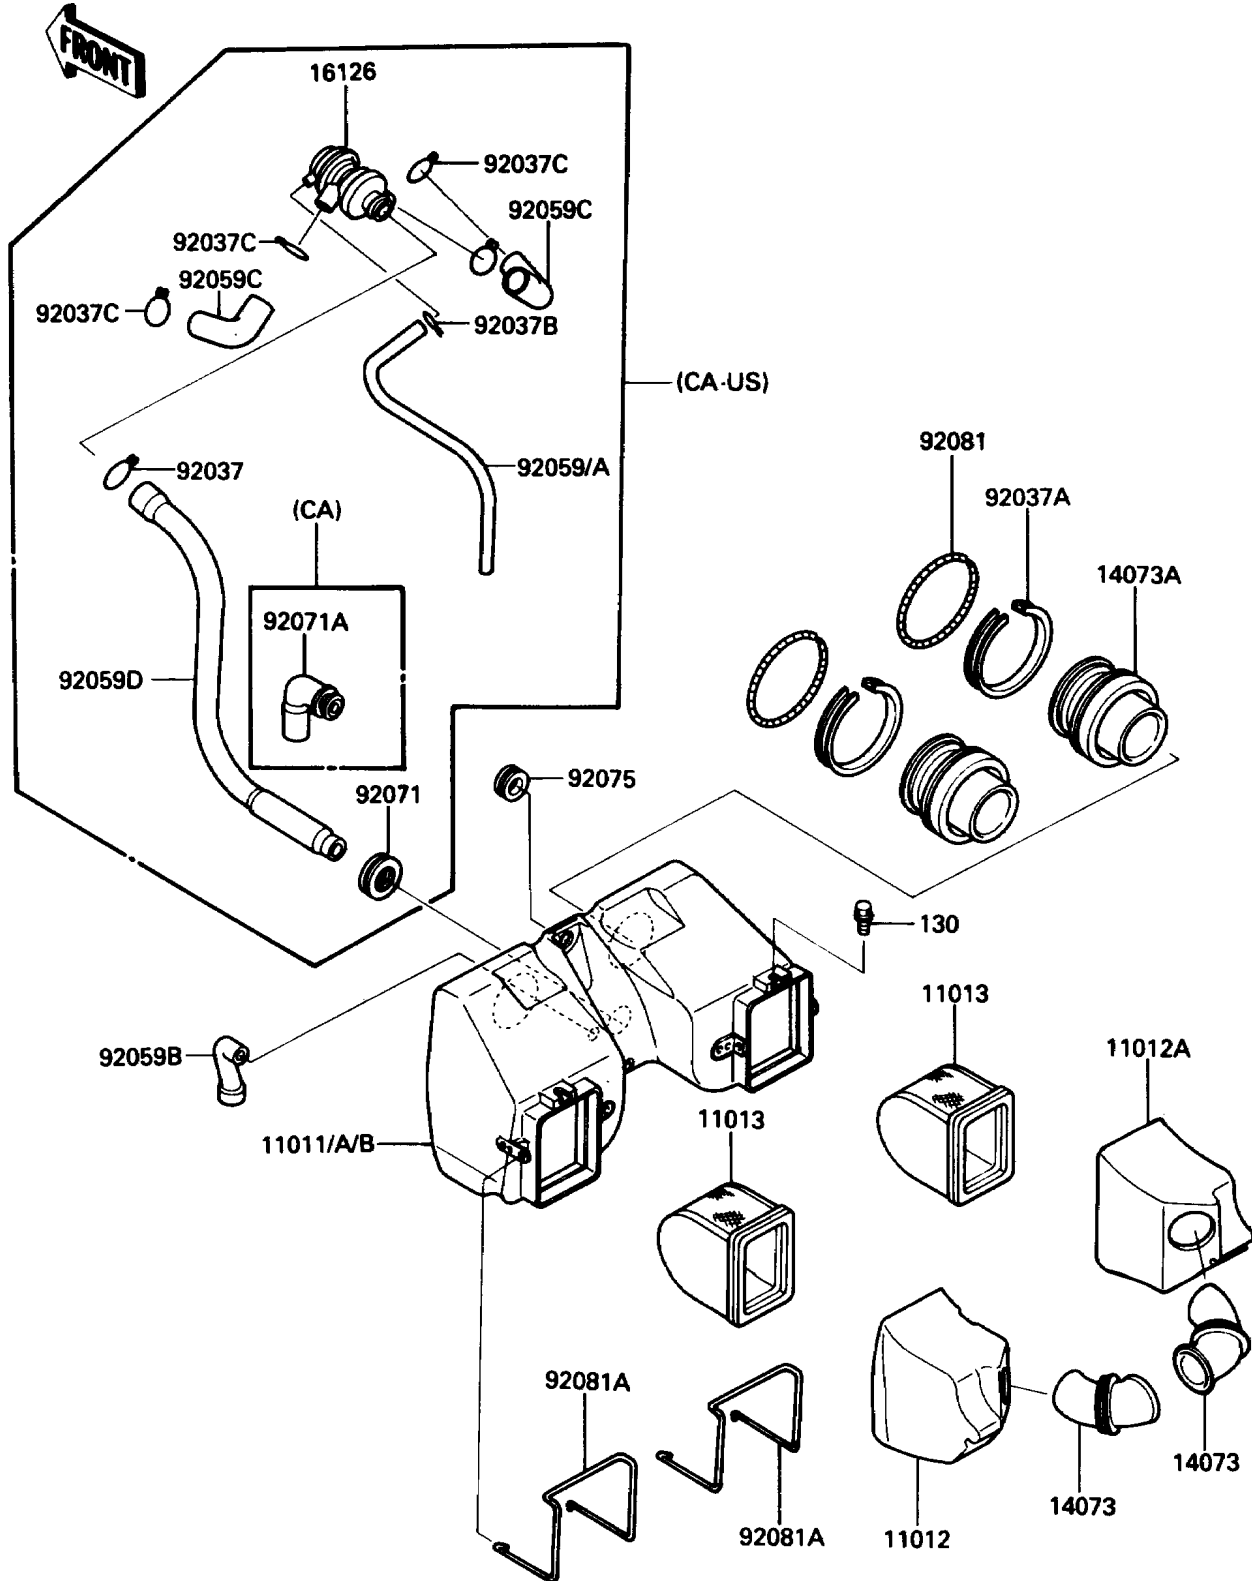

1987 454 LTD PARTS DIAGRAM

Air Cleaner

E1130-0186

1987 454 LTD PARTS LIST

Air Cleaner

ITEM NAME	PART NUMBER	QUANTITY
CASE-AIR FILTER (Ref # 11011)	11011-1184	1
CASE-AIR FILTER (Ref # 11011A)	11011-1188	1
CASE-AIR FILTER (Ref # 11011B)	11011-1198	1
CAP,LH (Ref # 11012)	11012-1429	1
CAP,RH (Ref # 11012A)	11012-1430	1
ELEMENT-AIR FILTER (Ref # 11013)	11013-1126	1
DUCT,INTAKE (Ref # 14073)	14073-1204	1
DUCT,CARBURATOR (Ref # 14073A)	14073-1205	1
VALVE,AIR SWITCH (Ref # 16126)	16126-1005	1
CLAMP,TUBE (Ref # 92037)	92037-1076	1
CLAMP,69MM (Ref # 92037A)	92037-1631	1
CLAMP (Ref # 92037B)	92037-1712	1
CLAMP,TUBE (Ref # 92037C)	92037-213	1
TUBE,4X9X220 (Ref # 92059)	92059-1040	1
TUBE,4X9X290 (Ref # 92059A)	92059-1043	1
TUBE,BREATHER (Ref # 92059B)	92059-1528	1
TUBE,AIR SWITCH VALVE (Ref # 92059C)	92059-1529	1
TUBE,AIR SWITCH VALVE (Ref # 92059D)	92059-1530	1
GROMMET,AIR FILTER (Ref # 92071)	92071-1028	1
GROMMET,AIR FILTER (Ref # 92071A)	92071-1114	1
DAMPER (Ref # 92075)	92075-1185	1
SPRING,COIL,BLACK (Ref # 92081)	92081-1457	1
SPRING,CAP (Ref # 92081A)	92081-1784	1
BOLT-FLANGED,6X8 (Ref # 130)	130B0608	1