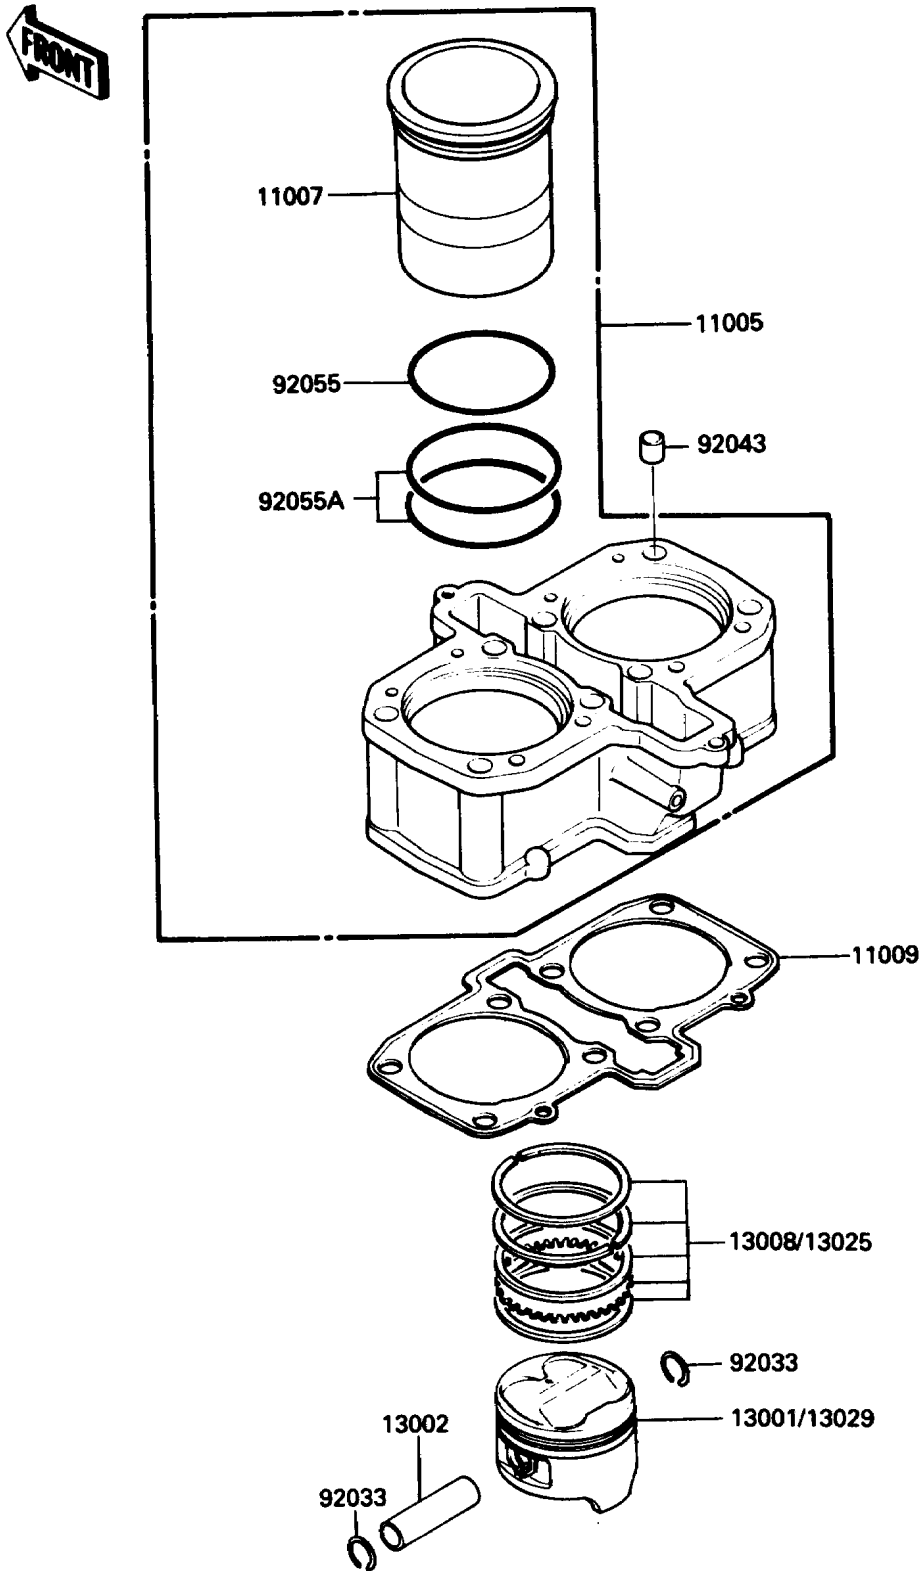

1989 454 LTD PARTS DIAGRAM

Cylinder/Piston(s)

E1120-0075

1989 454 LTD PARTS LIST

Cylinder/Piston(s)

ITEM NAME	PART NUMBER	QUANTITY
CYLINDER-ENGINE (Ref # 11005)	11005-1418	1
LINER-CYLINDER (Ref # 11007)	11007-1079	2
GASKET,CYLINDER BASE (Ref # 11009)	11009-1640	1
PISTON-ENGINE,STD (Ref # 13001)	13001-1206	2
PIN-PISTON,12X18X57.2 (Ref # 13002)	13002-1023	2
RING-SET-PISTON,STD (Ref # 13008)	13008-1053	2
RING-SET-PISTON L,O/S 0.50 (Ref # 13025)	13025-1053	2
PISTON-ENGINE L,O/S 0.50 (Ref # 13029)	13029-1168	2
RING-SNAP,20.5X1.2 (Ref # 92033)	92033-1099	4
PIN,11X14X12.3 (Ref # 92043)	92043-1266	2
RING-O,78MM (Ref # 92055)	92055-1229	2
RING-O,79.5MM (Ref # 92055A)	92055-1230	4