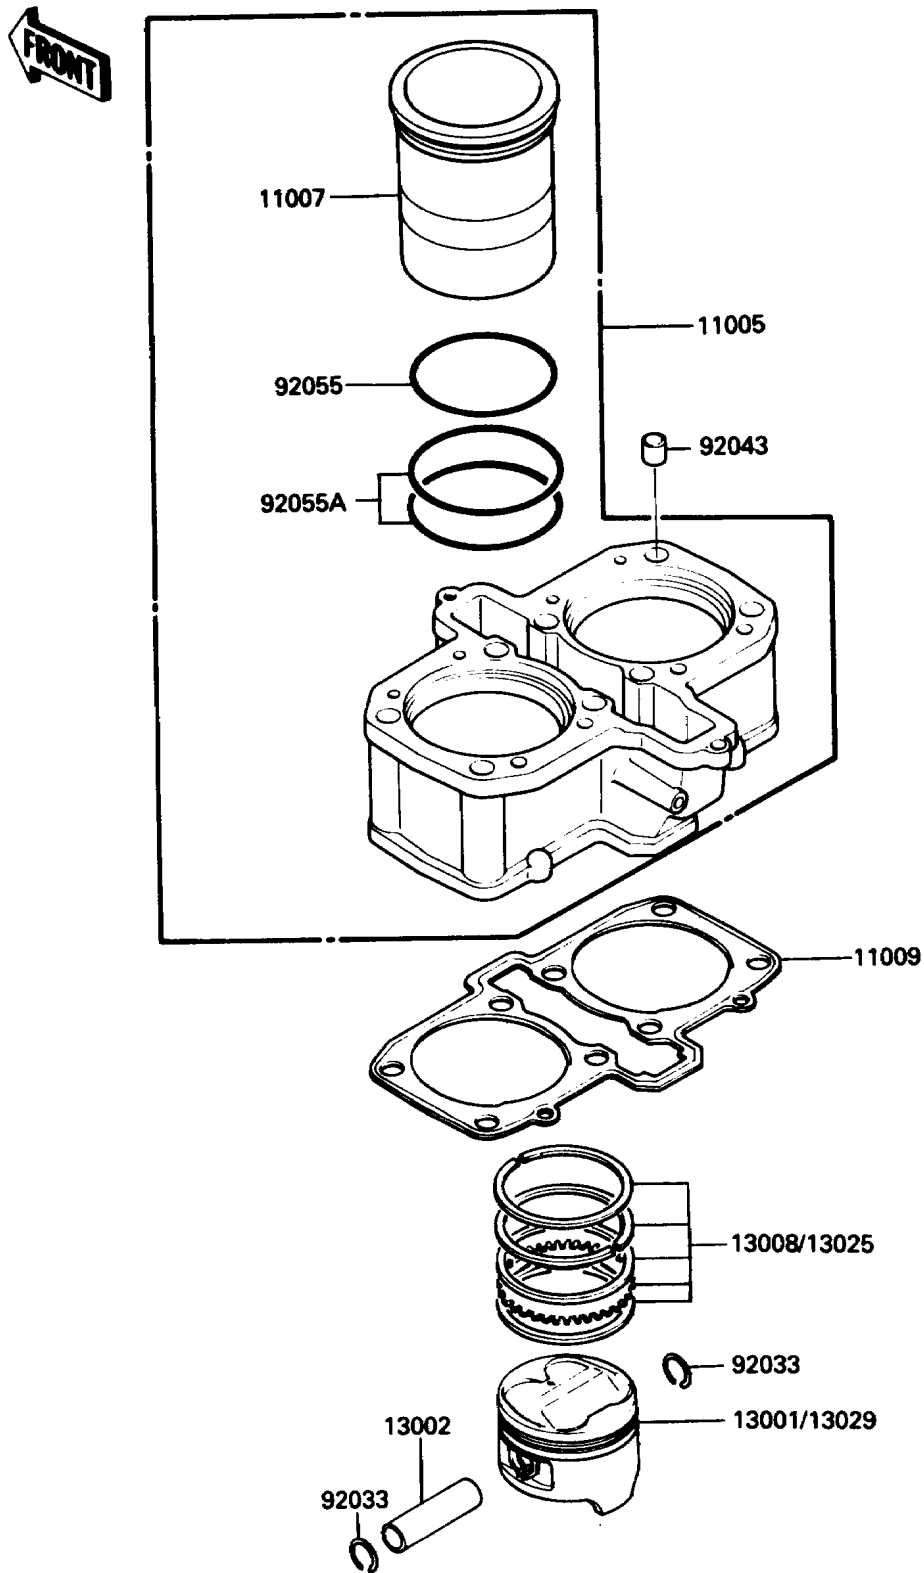

1988 454 LTD PARTS DIAGRAM

Cylinder/Piston(s)

E1120-0075

1988 454 LTD PARTS LIST

Cylinder/Piston(s)

ITEM NAME	PART NUMBER	QUANTITY
CYLINDER-ENGINE (Ref # 11005)	11005-1418	1
LINER-CYLINDER (Ref # 11007)	11007-1079	1
GASKET,CYLINDER BASE (Ref # 11009)	11009-1640	1
PISTON-ENGINE,STD (Ref # 13001)	13001-1206	1
PIN-PISTON,12X18X57.2 (Ref # 13002)	13002-1023	1
RING-SET-PISTON,STD (Ref # 13008)	13008-1053	1
RING-SET-PISTON L,O/S 0.50 (Ref # 13025)	13025-1053	1
PISTON-ENGINE L,O/S 0.50 (Ref # 13029)	13029-1168	1
RING-SNAP,20.5X1.2 (Ref # 92033)	92033-1099	1
PIN,11X14X12.3 (Ref # 92043)	92043-1266	1
RING-O,78MM (Ref # 92055)	92055-1229	1
RING-O,79.5MM (Ref # 92055A)	92055-1230	1