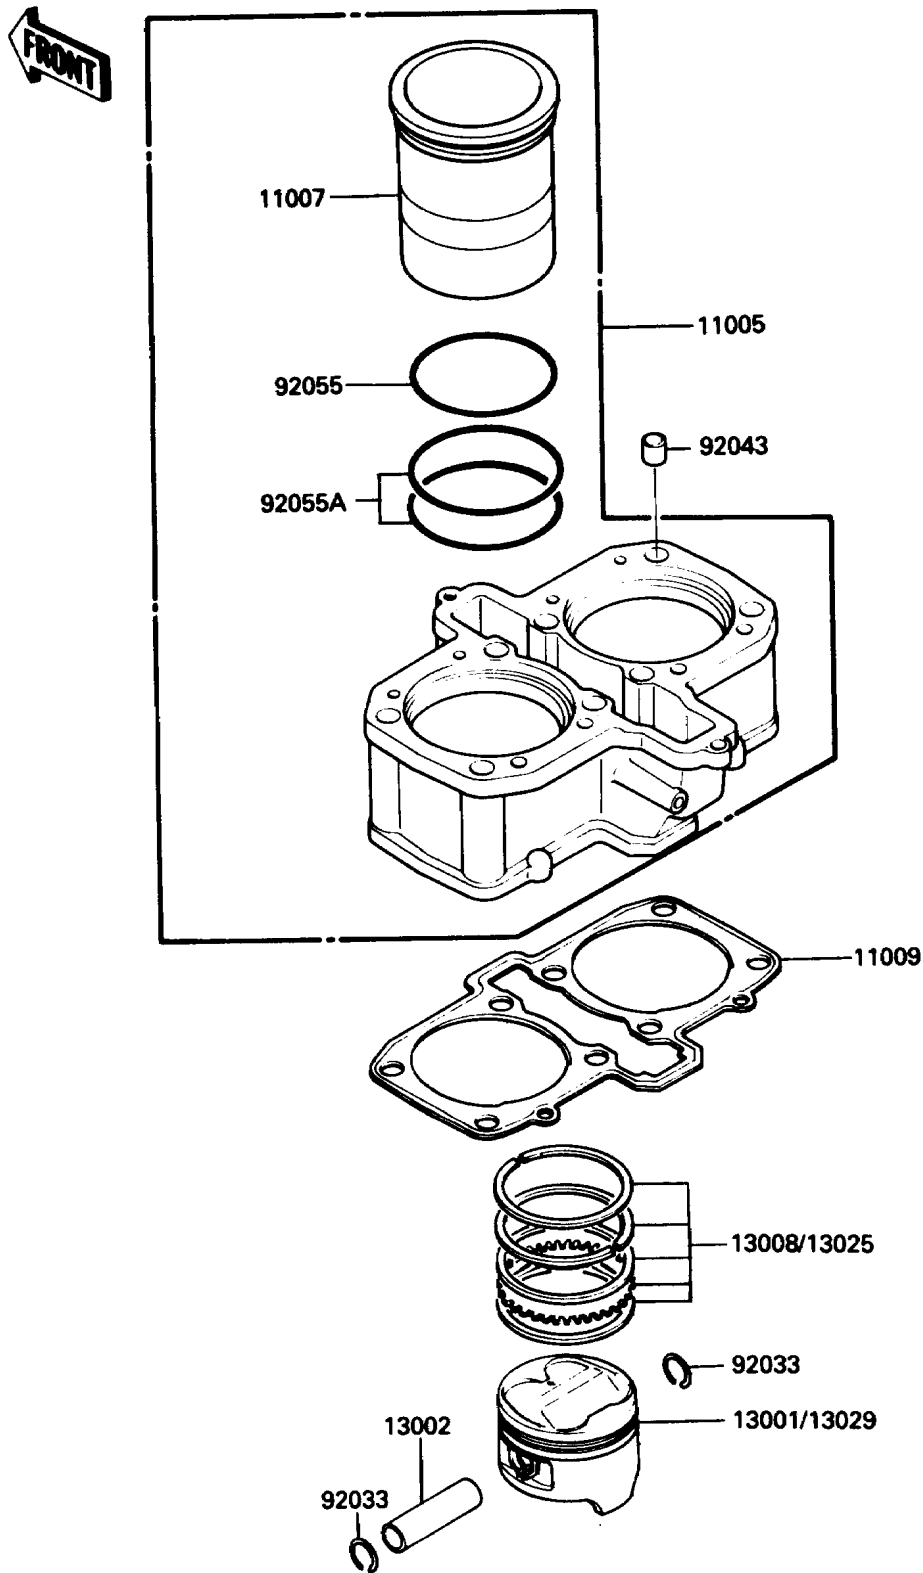

1987 454 LTD PARTS DIAGRAM

Cylinder/Piston(s)

E1120-0075

1987 454 LTD PARTS LIST

Cylinder/Piston(s)

ITEM NAME	PART NUMBER	QUANTITY
CYLINDER-ENGINE (Ref # 11005)	11005-1418	1
LINER-CYLINDER (Ref # 11007)	11007-1079	1
GASKET,CYLINDER BASE (Ref # 11009)	11009-1640	1
PISTON-ENGINE,STD (Ref # 13001)	13001-1206	1
PIN-PISTON,12X18X57.2 (Ref # 13002)	13002-1023	1
RING-SET-PISTON,STD (Ref # 13008)	13008-1053	1
RING-SET-PISTON L,O/S 0.50 (Ref # 13025)	13025-1053	1
PISTON-ENGINE L,O/S 0.50 (Ref # 13029)	13029-1168	1
RING-SNAP,20.5X1.2 (Ref # 92033)	92033-1099	1
PIN,11X14X12.3 (Ref # 92043)	92043-1266	1
RING-O,78MM (Ref # 92055)	92055-1229	1
RING-O,79.5MM (Ref # 92055A)	92055-1230	1