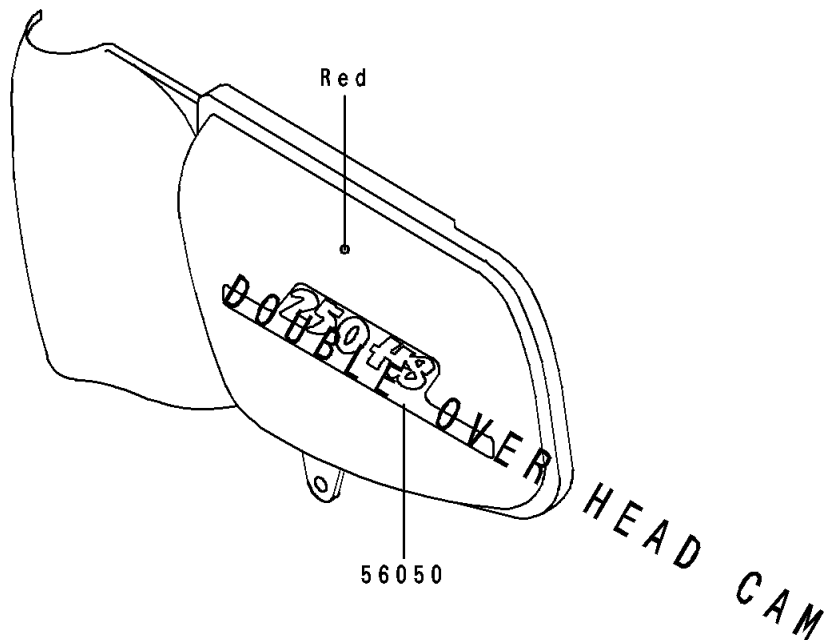

1992 Eliminator 250 PARTS DIAGRAM

Decals(Red/Rose)

F 2 8 6 1

1992 Eliminator 250 PARTS LIST

Decals(Red/Rose)

ITEM NAME	PART NUMBER	QUANTITY
EMBLEM,FUEL TANK,KAWASAKI (Ref # 56014)	56014-1262	1
MARK,SIDE COVER,250HS (Ref # 56050)	56050-1666	1
MARK,KAWASAKI (Ref # 56050A)	56050-1667	1