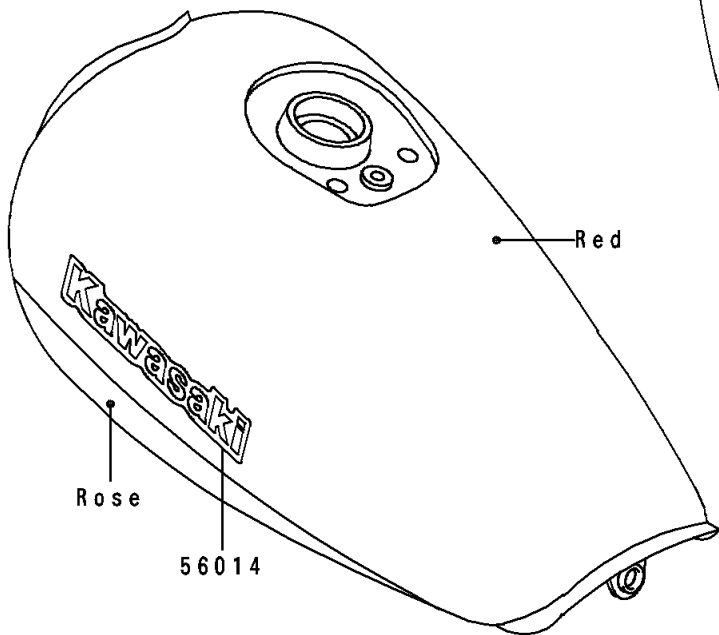

# 1992 Eliminator 250 PARTS DIAGRAM

Decals(Red/Rose)

F 2 8 6 1

# 1992 Eliminator 250 PARTS LIST

Decals(Red/Rose)

ITEM NAME	PART NUMBER	QUANTITY
EMBLEM,FUEL TANK,KAWASAKI (Ref # 56014)	56014-1262	2
MARK,SIDE COVER,250HS (Ref # 56050)	56050-1666	2
MARK,KAWASAKI (Ref # 56050A)	56050-1667	1