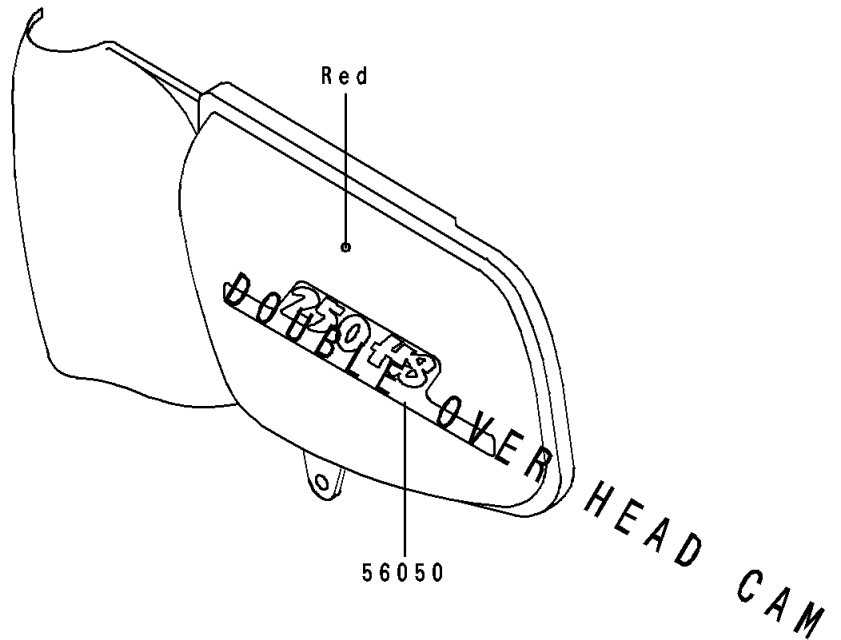

# 1992 Eliminator 250 PARTS DIAGRAM

Decals(Red/Rose)

F 2 8 6 1

# 1992 Eliminator 250 PARTS LIST

Decals(Red/Rose)

ITEM NAME	PART NUMBER	QUANTITY
EMBLEM,FUEL TANK,KAWASAKI (Ref # 56014)	56014-1262	2
MARK,SIDE COVER,250HS (Ref # 56050)	56050-1666	2
MARK,KAWASAKI (Ref # 56050A)	56050-1667	1