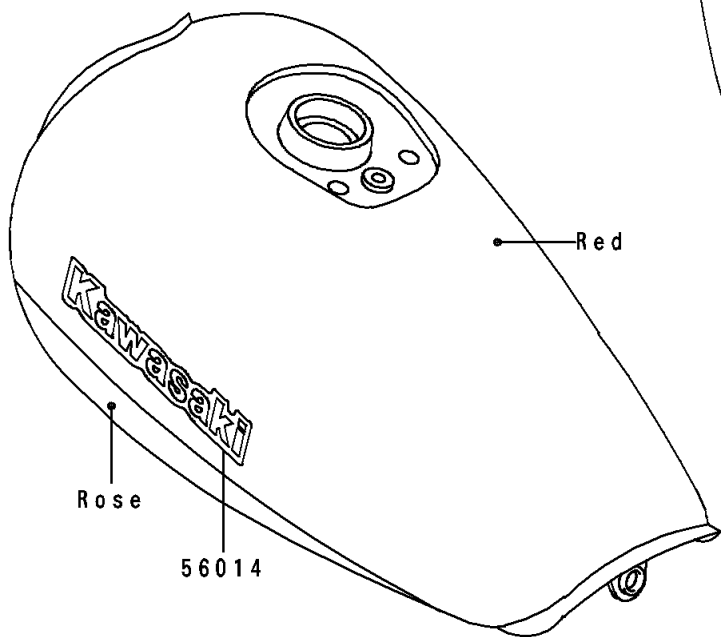

1992 Eliminator 250 PARTS DIAGRAM

Decals(Red/Rose)

F 2 8 6 1

1992 Eliminator 250 PARTS LIST

Decals(Red/Rose)

ITEM NAME	PART NUMBER	QUANTITY
EMBLEM,FUEL TANK,KAWASAKI (Ref # 56014)	56014-1262	1
MARK,SIDE COVER,250HS (Ref # 56050)	56050-1666	1
MARK,KAWASAKI (Ref # 56050A)	56050-1667	1