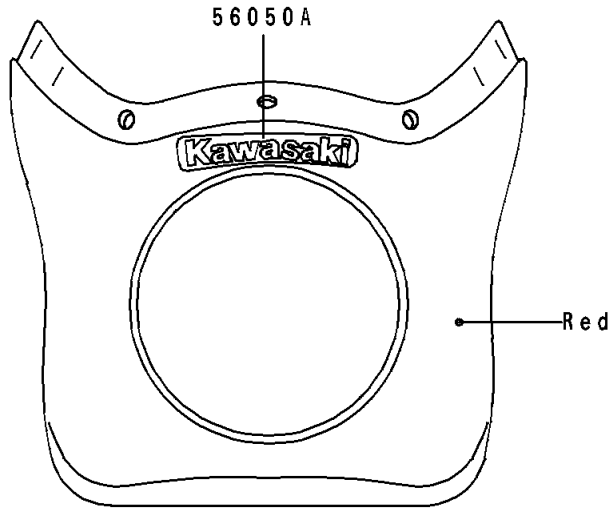

# 1992 Eliminator 250 PARTS DIAGRAM

Decals(Red/Rose)

F 2 8 6 1

# 1992 Eliminator 250 PARTS LIST

Decals(Red/Rose)

ITEM NAME	PART NUMBER	QUANTITY
EMBLEM,FUEL TANK,KAWASAKI (Ref # 56014)	56014-1262	2
MARK,SIDE COVER,250HS (Ref # 56050)	56050-1666	2
MARK,KAWASAKI (Ref # 56050A)	56050-1667	1