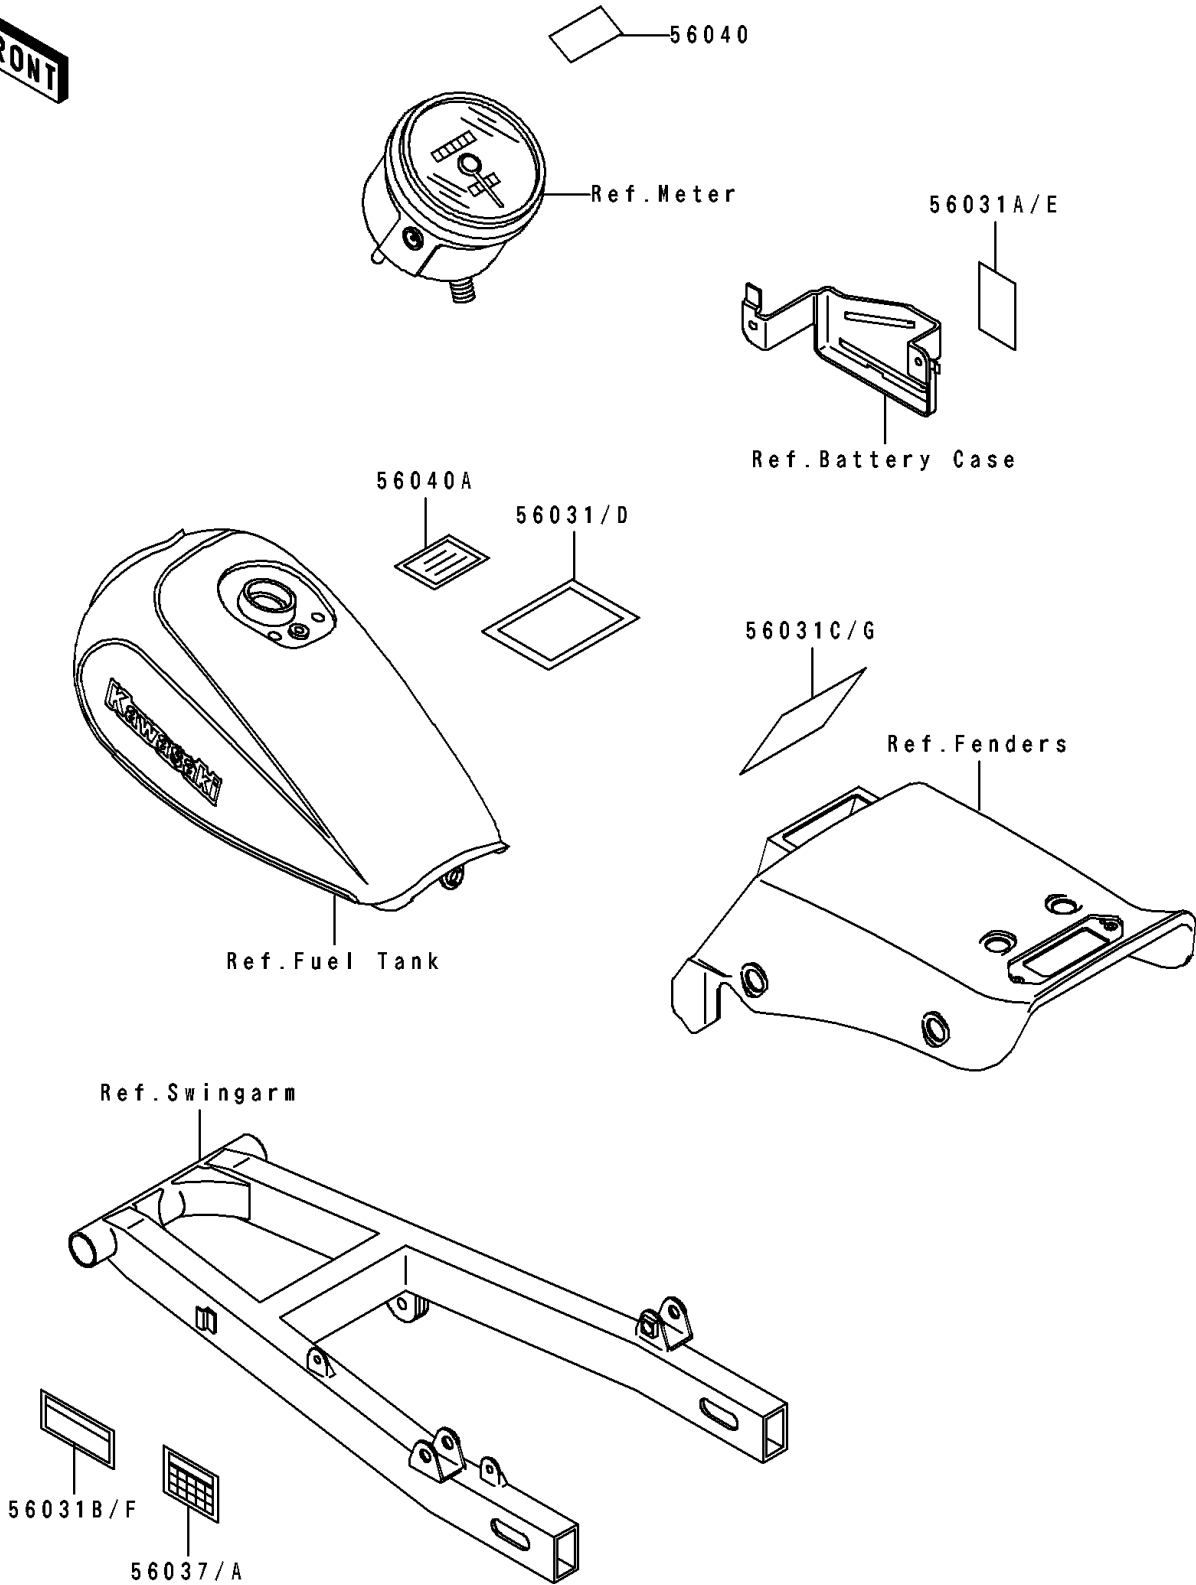

1992 Eliminator 250 PARTS DIAGRAM

Labels

F2860

1992 Eliminator 250 PARTS LIST

Labels

ITEM NAME	PART NUMBER	QUANTITY
LABEL-MANUAL,OIL&OIL FILTER (Ref # 56031D)	56031-1754	1
LABEL-MANUAL,BATTERY VENT (Ref # 56031E)	56031-1755	1
LABEL-MANUAL,CHAIN (Ref # 56031F)	56031-1756	1
LABEL-MANUAL,DAILY SAFETY (Ref # 56031G)	56031-1757	1
LABEL-SPECIFICATION,TIRE&LOAD (Ref # 56037A)	56037-1536	1