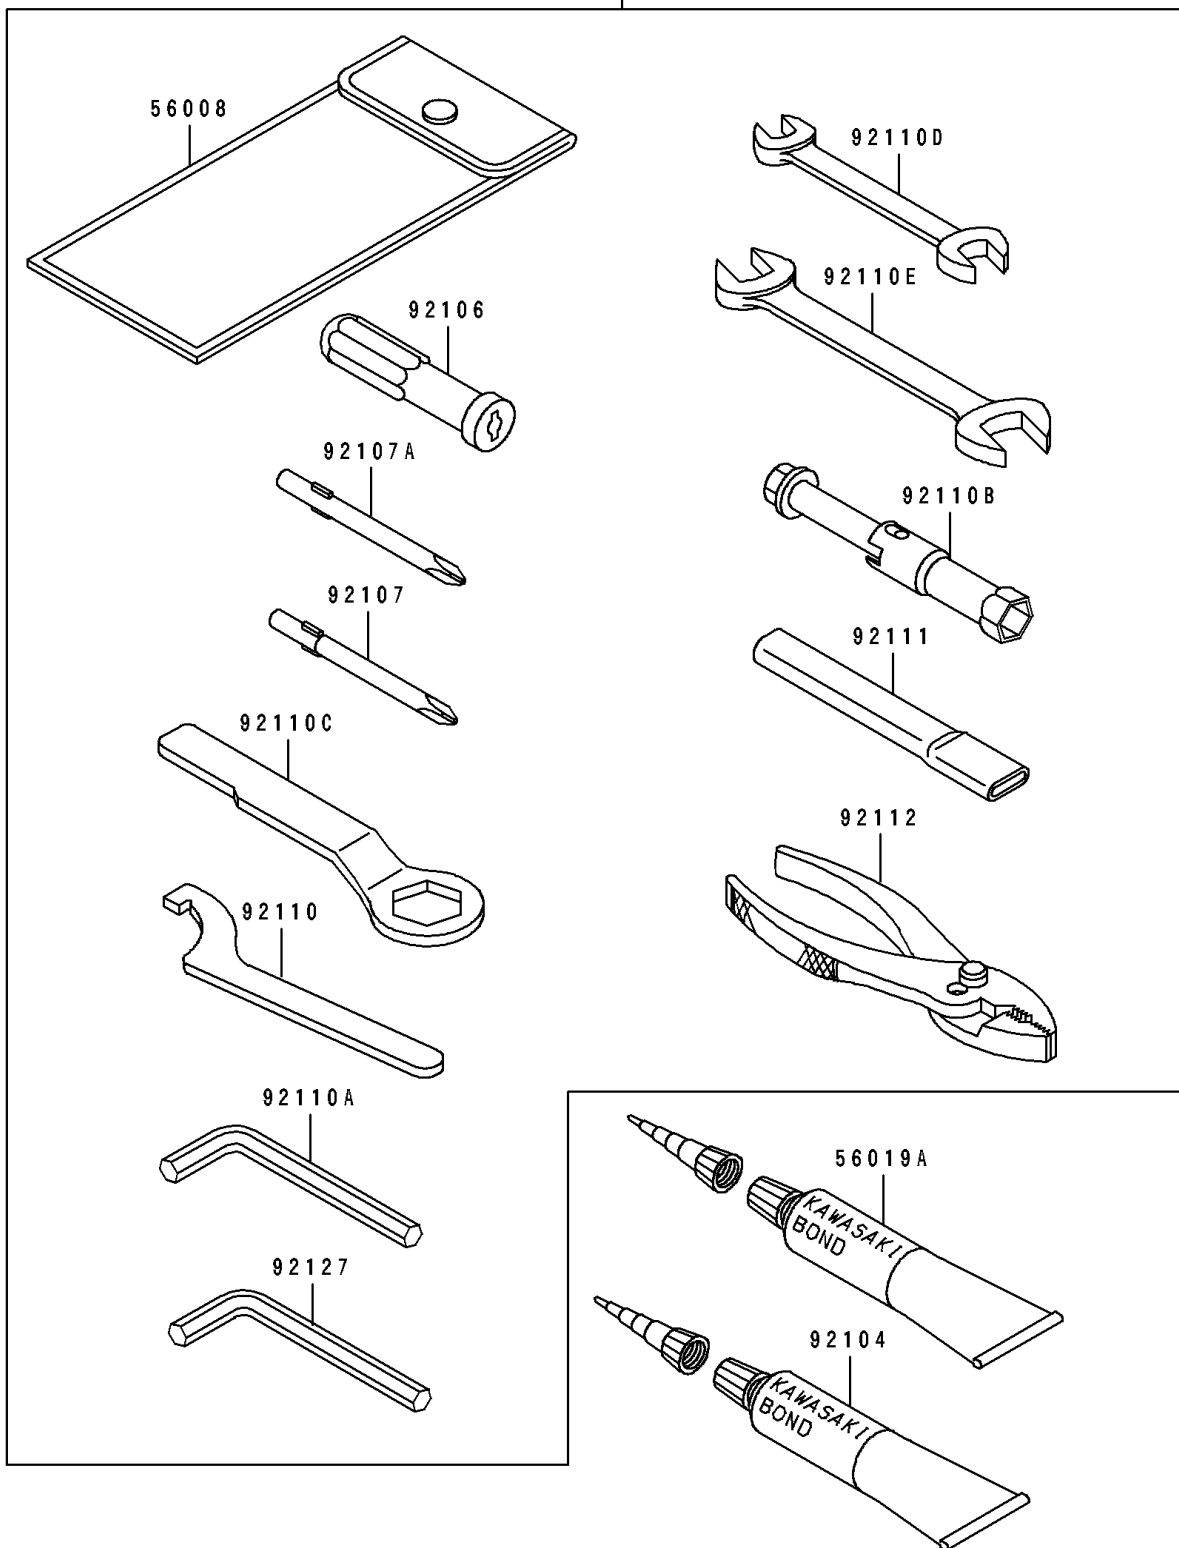

1992 Eliminator 250 PARTS DIAGRAM

Owner's Tools

56007

F2810

1992 Eliminator 250 PARTS LIST

Owner's Tools

ITEM NAME	PART NUMBER	QUANTITY
TOOLKIT (Ref # 56007)	56007-1325	1
BAG,TOOL (Ref # 56008)	56008-1019	1
THREE BOND TB1211,HT/RS,WHITE (Ref # 56019A)	56019-120	1
GASKET-LIQUID,TUBE,100G,SILVER (Ref # 92104)	92104-002	1
GRIP-SCREW DRIVER (Ref # 92106)	92106-1001	1
TOOL-DRIVER,#3PHILLIPS (Ref # 92107)	92107-005	1
TOOL-DRIVER,#2PHILLIPS (Ref # 92107A)	92107-1053	1
TOOL-WRENCH,HOOK,45MM (Ref # 92110)	92110-1007	1
TOOL-WRENCH,ALLEN,5MM (Ref # 92110A)	92110-1015	1
TOOL-WRENCH,BOX,16MM (Ref # 92110B)	92110-1132	1
TOOL-WRENCH,BOX END,24MM (Ref # 92110C)	92110-1150	1
TOOL-WRENCH,OPEN END,10X12 (Ref # 92110D)	92110-1152	1
TOOL-WRENCH,OPEN END,14X17 (Ref # 92110E)	92110-1153	1
TOOL-BAR,BOX END WRENCH (Ref # 92111)	92111-1051	1
TOOL-PLIERS (Ref # 92112)	92112-003	1
TOOL-WRENCH,ALLEN,6MM (Ref # 92127)	92127-003	1