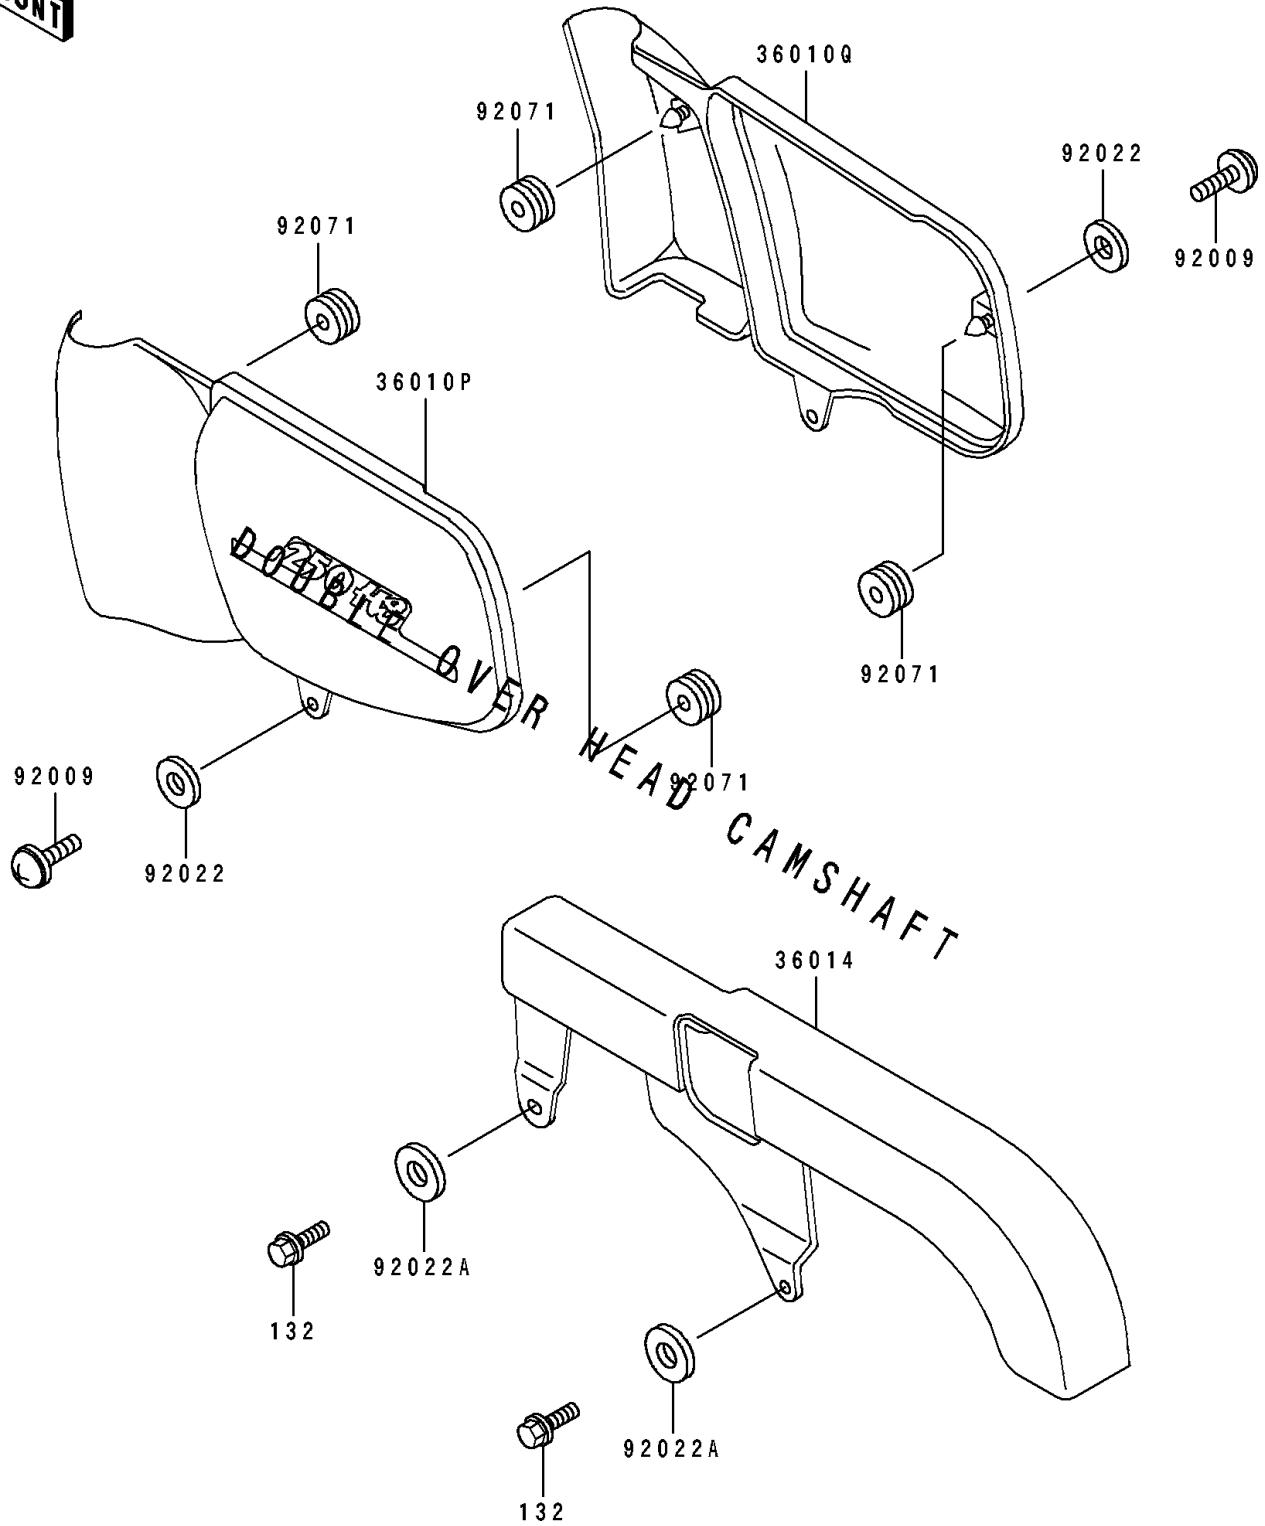

## 1992 Eliminator 250 PARTS DIAGRAM

Side Covers/Chain Cover

F 2610

## 1992 Eliminator 250 PARTS LIST

Side Covers/Chain Cover

ITEM NAME	PART NUMBER	QUANTITY
COVER-SIDE,LH,RED/CR PLATED (Ref # 36010P)	36010-5406-HX	1
COVER-SIDE,RH,RED/CR PLATED (Ref # 36010Q)	36010-5407-HX	1
CASE-CHAIN (Ref # 36014)	36014-1148	1
SCREW,6X14,WHITE (Ref # 92009)	92009-1287	1
WASHER,6.5X16X1.0 (Ref # 92022)	92022-1654	1
WASHER,6.5X20X1.6,WHITE (Ref # 92022A)	92022-193	1
GROMMET (Ref # 92071)	92071-056	1
BOLT-FLANGED-SMALL,6X14 (Ref # 132)	132E0614	1