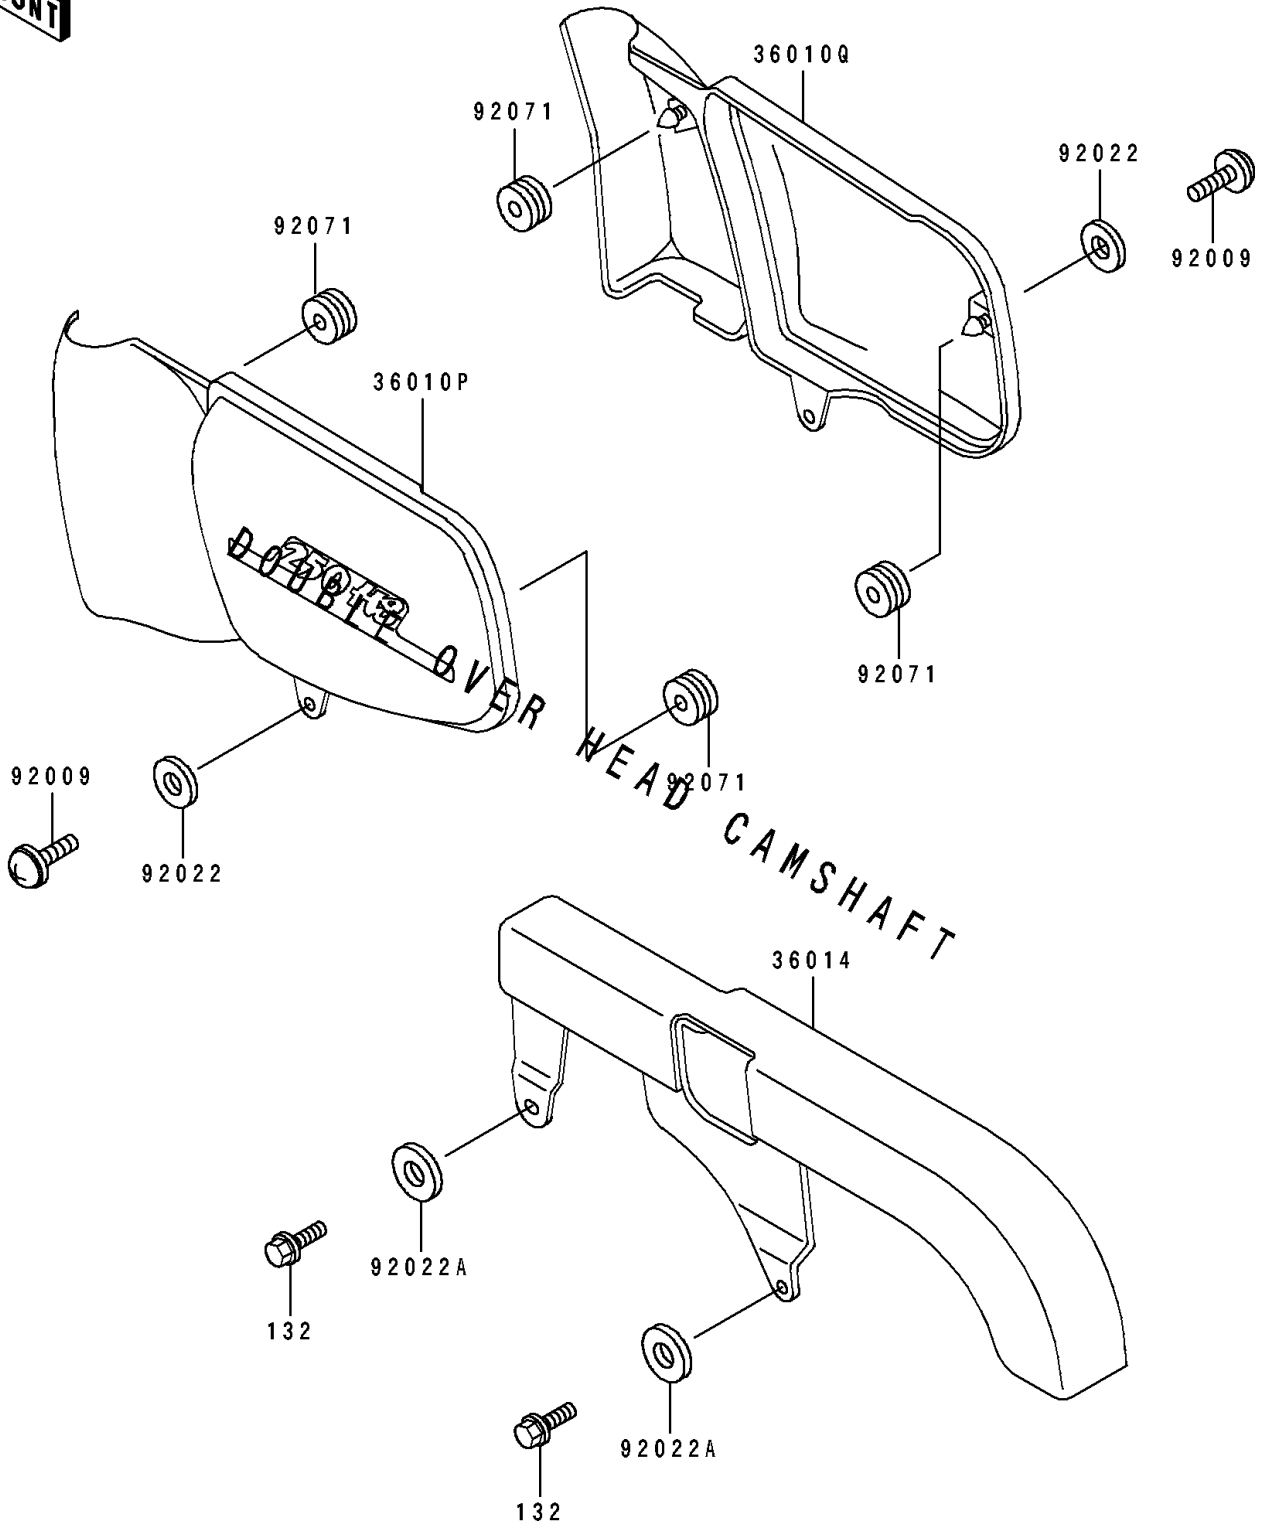

1992 Eliminator 250 PARTS DIAGRAM

Side Covers/Chain Cover

F 2610

1992 Eliminator 250 PARTS LIST

Side Covers/Chain Cover

ITEM NAME	PART NUMBER	QUANTITY
COVER-SIDE,LH,RED/CR PLATED (Ref # 36010P)	36010-5406-HX	1
COVER-SIDE,RH,RED/CR PLATED (Ref # 36010Q)	36010-5407-HX	1
CASE-CHAIN (Ref # 36014)	36014-1148	1
SCREW,6X14,WHITE (Ref # 92009)	92009-1287	2
WASHER,6.5X16X1.0 (Ref # 92022)	92022-1654	2
WASHER,6.5X20X1.6,WHITE (Ref # 92022A)	92022-193	2
GROMMET (Ref # 92071)	92071-056	4
BOLT-FLANGED-SMALL,6X14 (Ref # 132)	132E0614	2