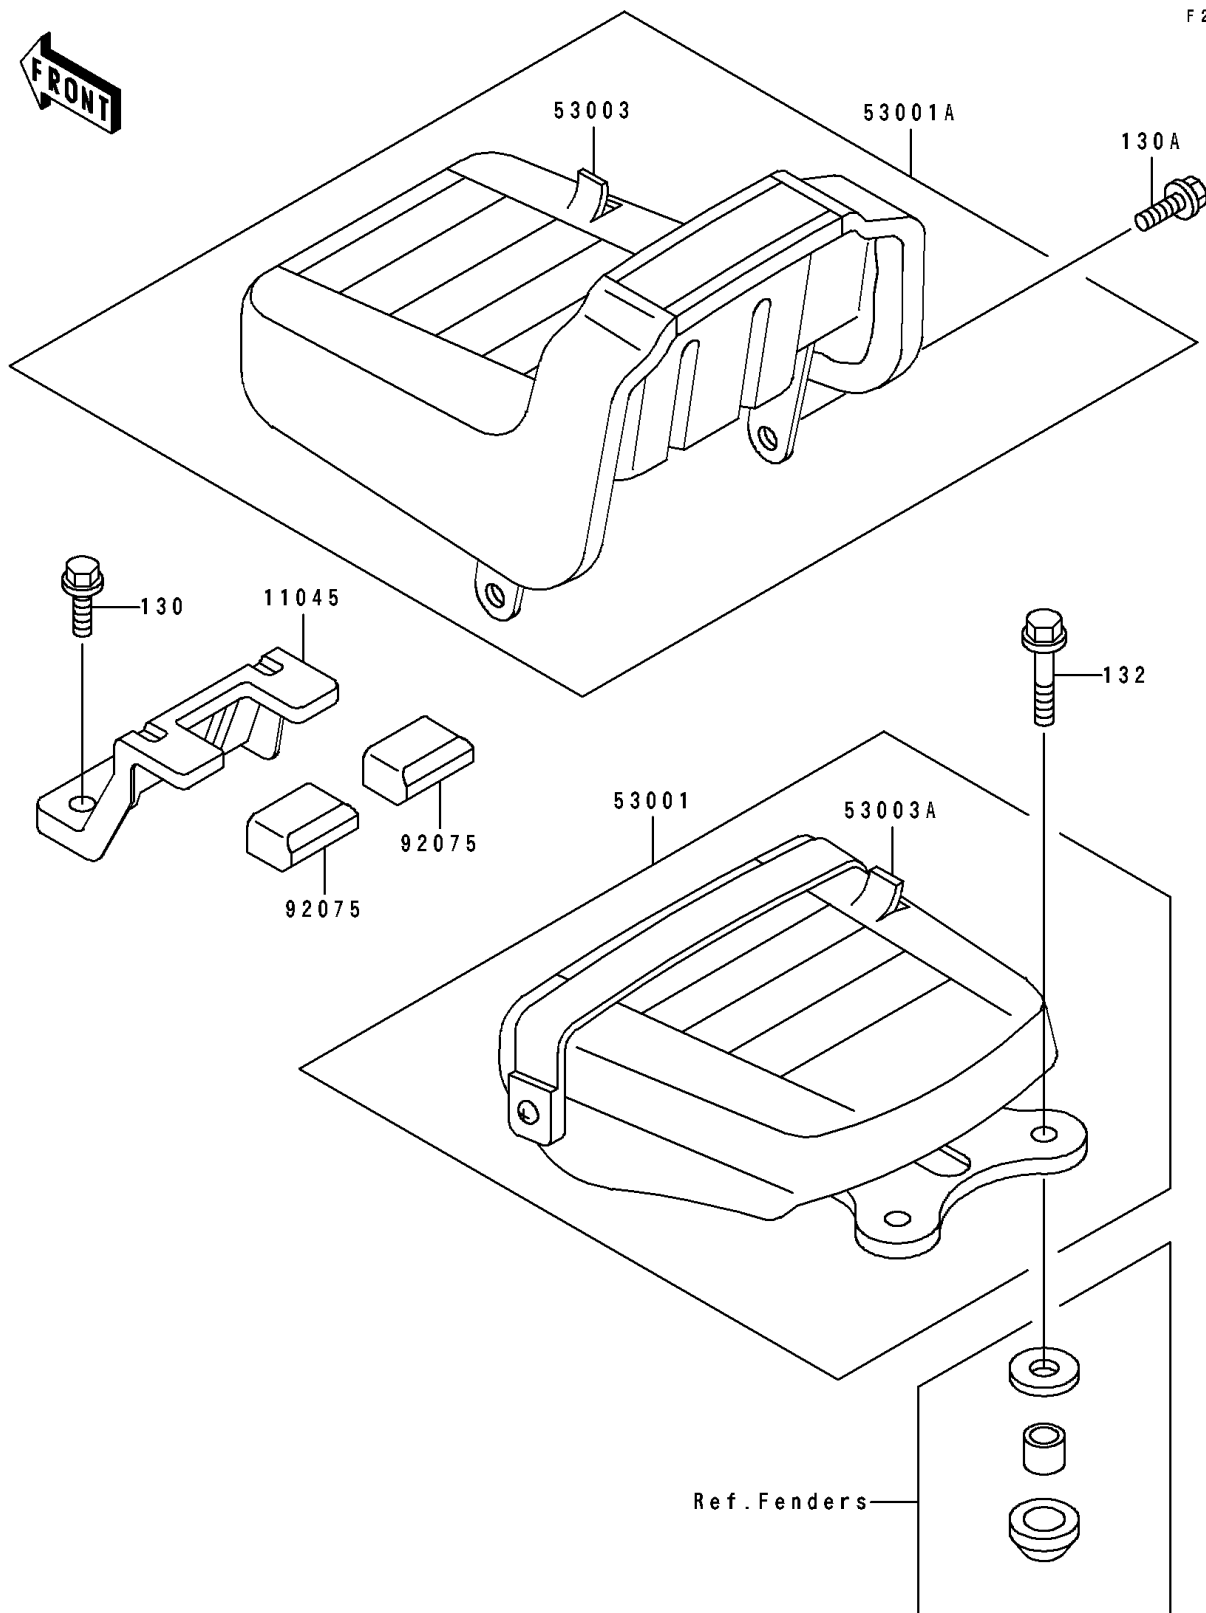

1992 Eliminator 250 PARTS DIAGRAM

Seat

F 2 5 1 0

1992 Eliminator 250 PARTS LIST

Seat

ITEM NAME	PART NUMBER	QUANTITY
BRACKET,REAR SEAT,FR (Ref # 11045)	11045-1802	1
SEAT-ASSY,RR,W/BAND,BLACK (Ref # 53001)	53001-1530-MA	1
SEAT-ASSY,FR,BLACK (Ref # 53001A)	53001-1534-MA	1
LEATHER,FRONT SEAT,BLACK (Ref # 53003)	53003-1199-MA	1
LEATHER,REAR SEAT,BLACK (Ref # 53003A)	53003-1200-MA	1
DAMPER (Ref # 92075)	92075-1965	1
BOLT-FLANGED,8X25,BLACK (Ref # 130)	130C0825	1
BOLT-FLANGED (Ref # 130A)	130D0814	1
BOLT-FLANGED-SMALL (Ref # 132)	132E0835	1