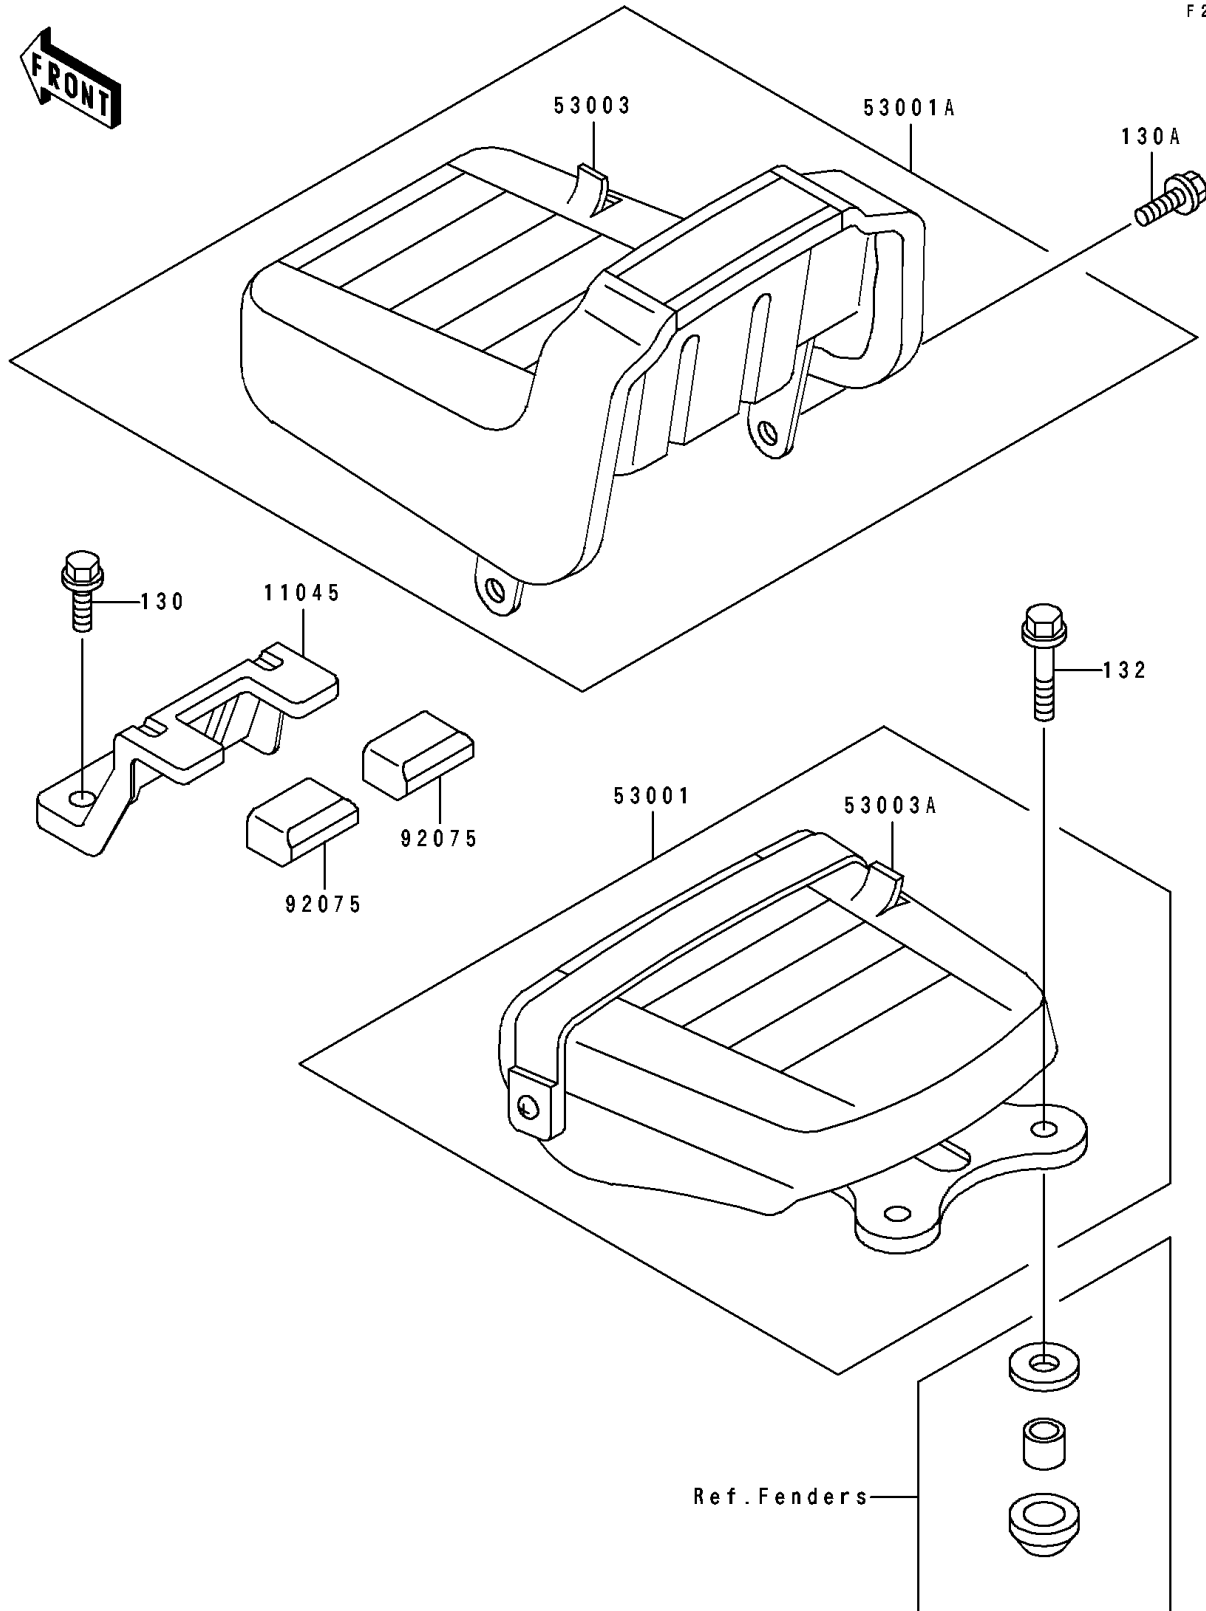

1992 Eliminator 250 PARTS DIAGRAM

Seat

F 2 5 1 0

1992 Eliminator 250 PARTS LIST

Seat

ITEM NAME	PART NUMBER	QUANTITY
BRACKET,REAR SEAT,FR (Ref # 11045)	11045-1802	1
SEAT-ASSY,RR,W/BAND,BLACK (Ref # 53001)	53001-1530-MA	1
SEAT-ASSY,FR,BLACK (Ref # 53001A)	53001-1534-MA	1
LEATHER,FRONT SEAT,BLACK (Ref # 53003)	53003-1199-MA	1
LEATHER,REAR SEAT,BLACK (Ref # 53003A)	53003-1200-MA	1
DAMPER (Ref # 92075)	92075-1965	2
BOLT-FLANGED,8X25,BLACK (Ref # 130)	130C0825	2
BOLT-FLANGED (Ref # 130A)	130D0814	2
BOLT-FLANGED-SMALL (Ref # 132)	132E0835	2