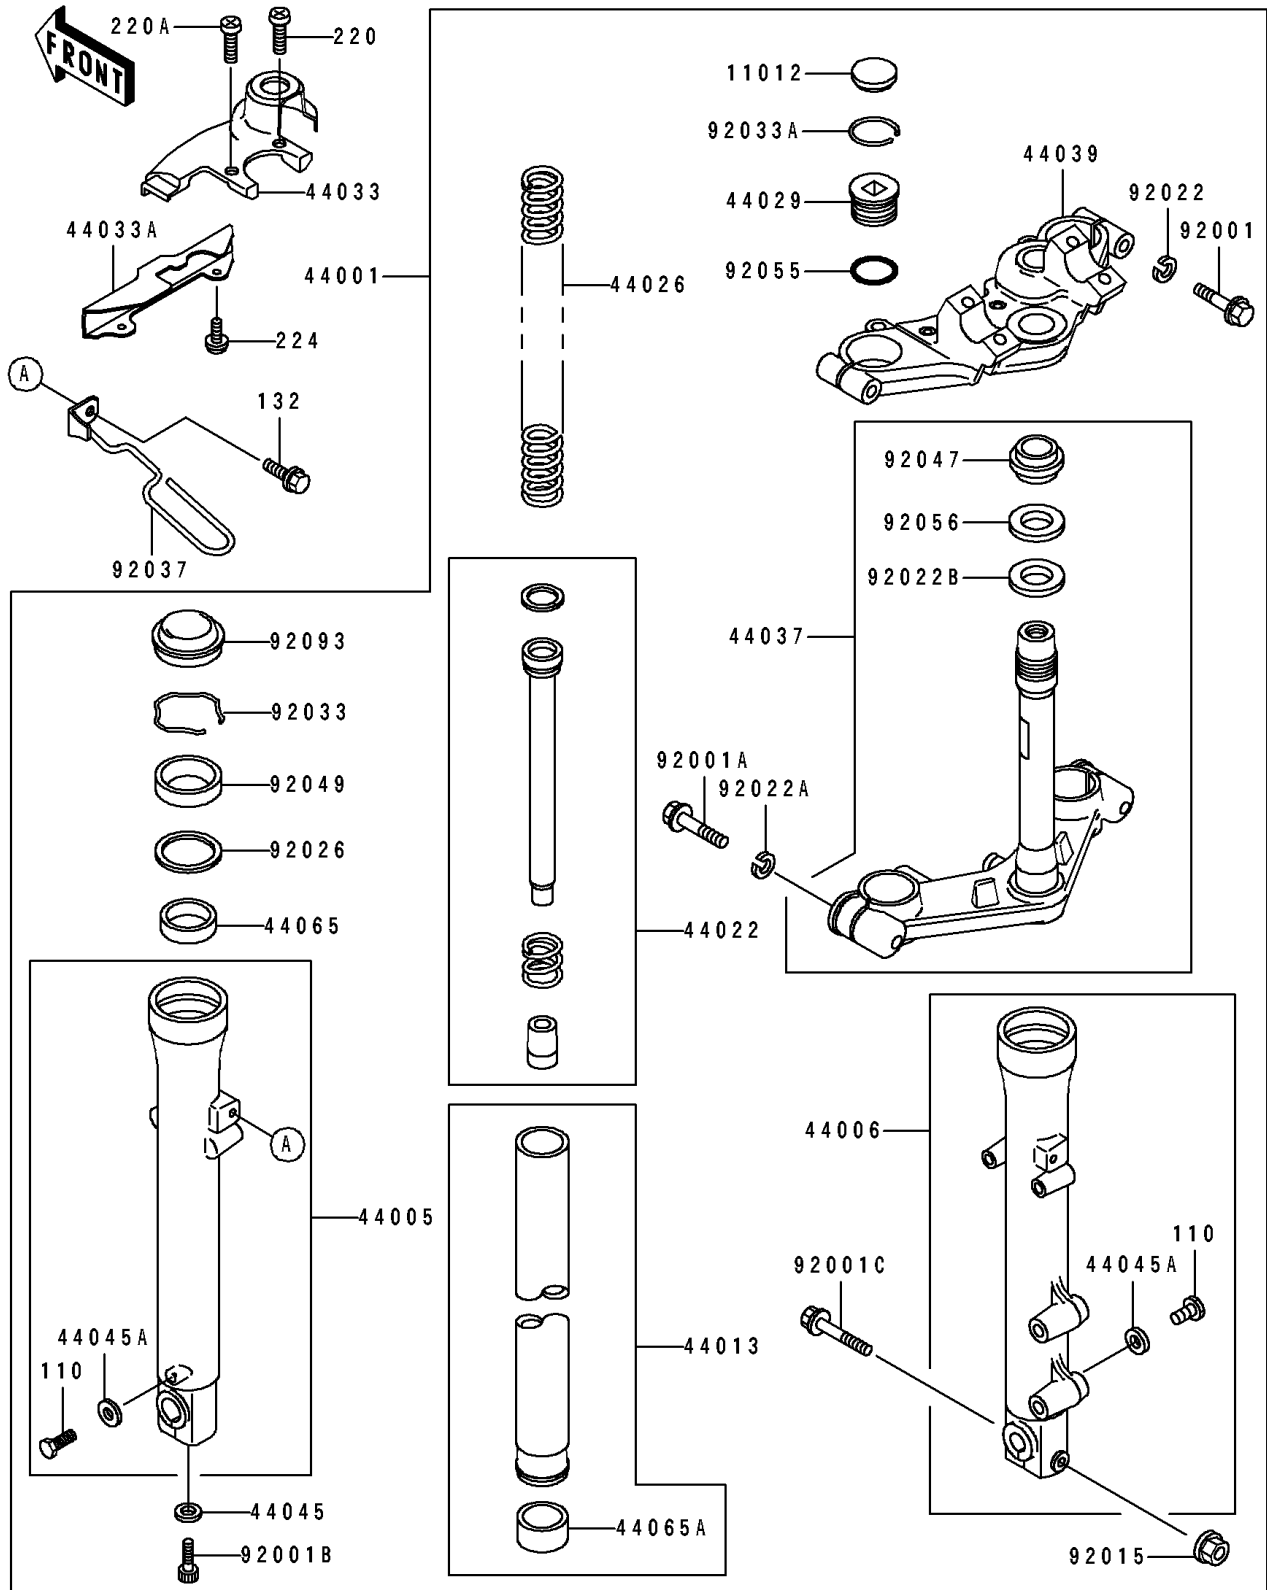

1992 Eliminator 250 PARTS DIAGRAM

Front Fork

F2340

1992 Eliminator 250 PARTS LIST

Front Fork

| ITEM NAME | PART NUMBER | QUANTITY |
|--|-------------|----------|
| CAP,FORK TOP (Ref # 11012) | 11012-1620 | 2 |
| FORK-FRONT (Ref # 44001) | 44001-1666 | 1 |
| PIPE-LEFT FORK OUTER (Ref # 44005) | 44005-1266 | 1 |
| PIPE-RIGHT FORK OUTER (Ref # 44006) | 44006-1263 | 1 |
| PIPE-FORK INNER (Ref # 44013) | 44013-1270 | 2 |
| CYLINDER-FORK (Ref # 44022) | 44022-1217 | 2 |
| SPRING-FRONT FORK (Ref # 44026) | 44026-1374 | 2 |
| SEAT-FORK SPRING (Ref # 44029) | 44029-1124 | 2 |
| COVER-FORK,UPPER BRACKET (Ref # 44033) | 44033-1176 | 1 |
| COVER-FORK (Ref # 44033A) | 44033-1181 | 1 |
| HOLDER-FORK UNDER (Ref # 44037) | 44037-1222 | 1 |
| HOLDER-FORK UPPER (Ref # 44039) | 44039-1159 | 1 |
| GASKET,FORK CYLINDER BOLT (Ref # 44045) | 44045-051 | 2 |
| GASKET,DRAIN PLUG (Ref # 44045A) | 44045-052 | 2 |
| BUSHING-FRONT FORK (Ref # 44065) | 44065-1068 | 2 |
| BUSHING-FRONT FORK,INNER PIPE (Ref # 44065A) | 44065-1069 | 2 |
| BOLT,8X40 (Ref # 92001) | 92001-1063 | 2 |
| BOLT,10X40 (Ref # 92001A) | 92001-1454 | 2 |
| BOLT,FORK CYLINDER (Ref # 92001B) | 92001-1464 | 2 |
| BOLT,FLANGED,8X50 (Ref # 92001C) | 92001-1486 | 1 |
| NUT,FLANGED,8MM (Ref # 92015) | 92015-1055 | 1 |
| WASHER,SPRING,8MM (Ref # 92022) | 92022-1703 | 2 |
| WASHER,SPRING,10MM (Ref # 92022A) | 92022-1704 | 2 |
| WASHER,30.5X50X0.6 (Ref # 92022B) | 92022-231 | 1 |
| SPACER,FORK (Ref # 92026) | 92026-1038 | 2 |
| RING-SNAP,FORK (Ref # 92033) | 92033-1219 | 2 |
| RING-SNAP,FORK TOP (Ref # 92033A) | 92033-1220 | 2 |
| CLAMP,CABLE (Ref # 92037) | 92037-1922 | 1 |
| RACE,STEERING STEM BEARING (Ref # 92047) | 92047-012 | 1 |