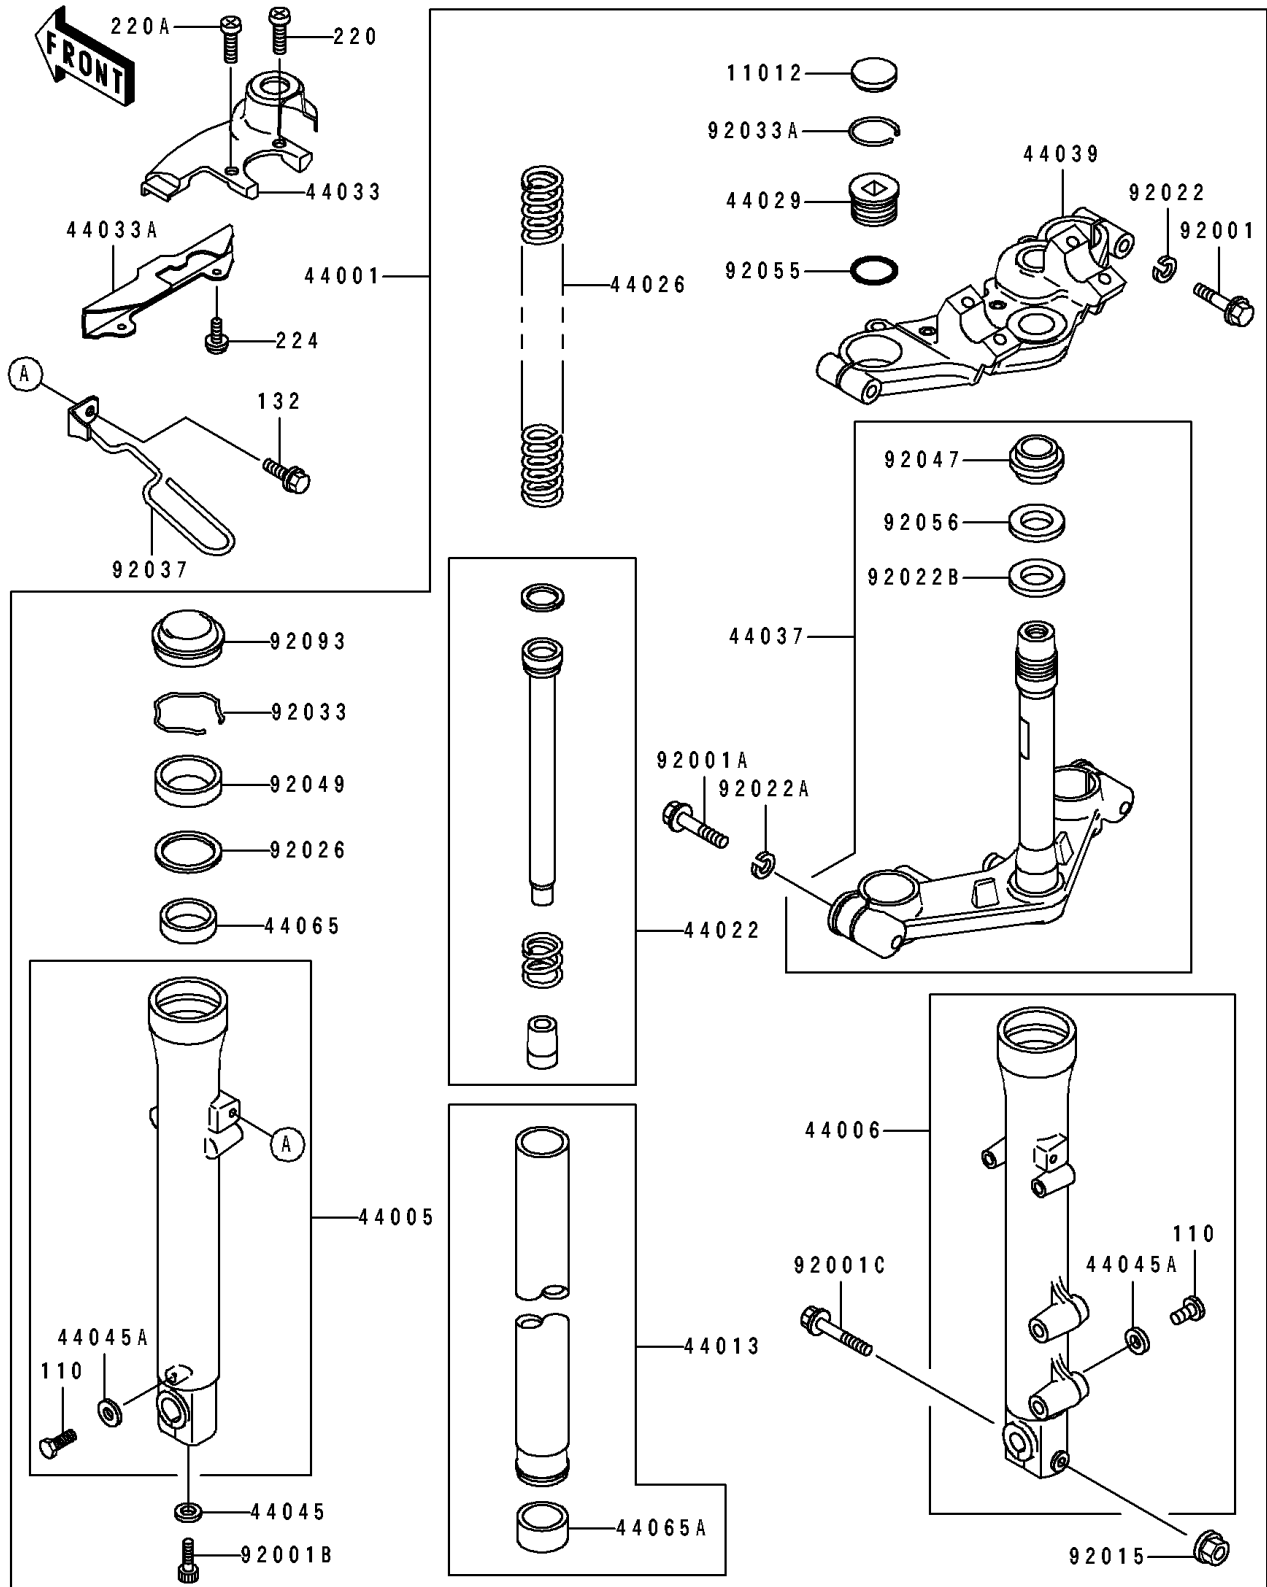

1992 Eliminator 250 PARTS DIAGRAM

Front Fork

F2340

1992 Eliminator 250 PARTS LIST

Front Fork

ITEM NAME	PART NUMBER	QUANTITY
CAP,FORK TOP (Ref # 11012)	11012-1620	1
FORK-FRONT (Ref # 44001)	44001-1666	1
PIPE-LEFT FORK OUTER (Ref # 44005)	44005-1266	1
PIPE-RIGHT FORK OUTER (Ref # 44006)	44006-1263	1
PIPE-FORK INNER (Ref # 44013)	44013-1270	1
CYLINDER-FORK (Ref # 44022)	44022-1217	1
SPRING-FRONT FORK (Ref # 44026)	44026-1374	1
SEAT-FORK SPRING (Ref # 44029)	44029-1124	1
COVER-FORK,UPPER BRACKET (Ref # 44033)	44033-1176	1
COVER-FORK (Ref # 44033A)	44033-1181	1
HOLDER-FORK UNDER (Ref # 44037)	44037-1222	1
HOLDER-FORK UPPER (Ref # 44039)	44039-1159	1
GASKET,FORK CYLINDER BOLT (Ref # 44045)	44045-051	1
GASKET,DRAIN PLUG (Ref # 44045A)	44045-052	1
BUSHING-FRONT FORK (Ref # 44065)	44065-1068	1
BUSHING-FRONT FORK,INNER PIPE (Ref # 44065A)	44065-1069	1
BOLT,8X40 (Ref # 92001)	92001-1063	1
BOLT,10X40 (Ref # 92001A)	92001-1454	1
BOLT,FORK CYLINDER (Ref # 92001B)	92001-1464	1
BOLT,FLANGED,8X50 (Ref # 92001C)	92001-1486	1
NUT,FLANGED,8MM (Ref # 92015)	92015-1055	1
WASHER,SPRING,8MM (Ref # 92022)	92022-1703	1
WASHER,SPRING,10MM (Ref # 92022A)	92022-1704	1
WASHER,30.5X50X0.6 (Ref # 92022B)	92022-231	1
SPACER,FORK (Ref # 92026)	92026-1038	1
RING-SNAP,FORK (Ref # 92033)	92033-1219	1
RING-SNAP,FORK TOP (Ref # 92033A)	92033-1220	1
CLAMP,CABLE (Ref # 92037)	92037-1922	1
RACE,STEERING STEM BEARING (Ref # 92047)	92047-012	1

1992 Eliminator 250 PARTS LIST

Front Fork

ITEM NAME	PART NUMBER	QUANTITY
SEAL-OIL,FORK (Ref # 92049)	92049-1226	1
RING-O,FORK SPRING SEAT (Ref # 92055)	92055-1359	1
SEAL-OIL,STEERING STEM (Ref # 92056)	92056-003	1
SEAL,FORK (Ref # 92093)	92093-1196	1
BOLT,6X8 (Ref # 110)	110B0608	1
BOLT-FLANGED-SMALL (Ref # 132)	132E0610	1
SCREW-PAN-CROS (Ref # 220)	220E0510	1
SCREW-PAN-CROS,5X18 (Ref # 220A)	220E0518	1
SCREW-PAN-WP-CROS (Ref # 224)	224B0508	1