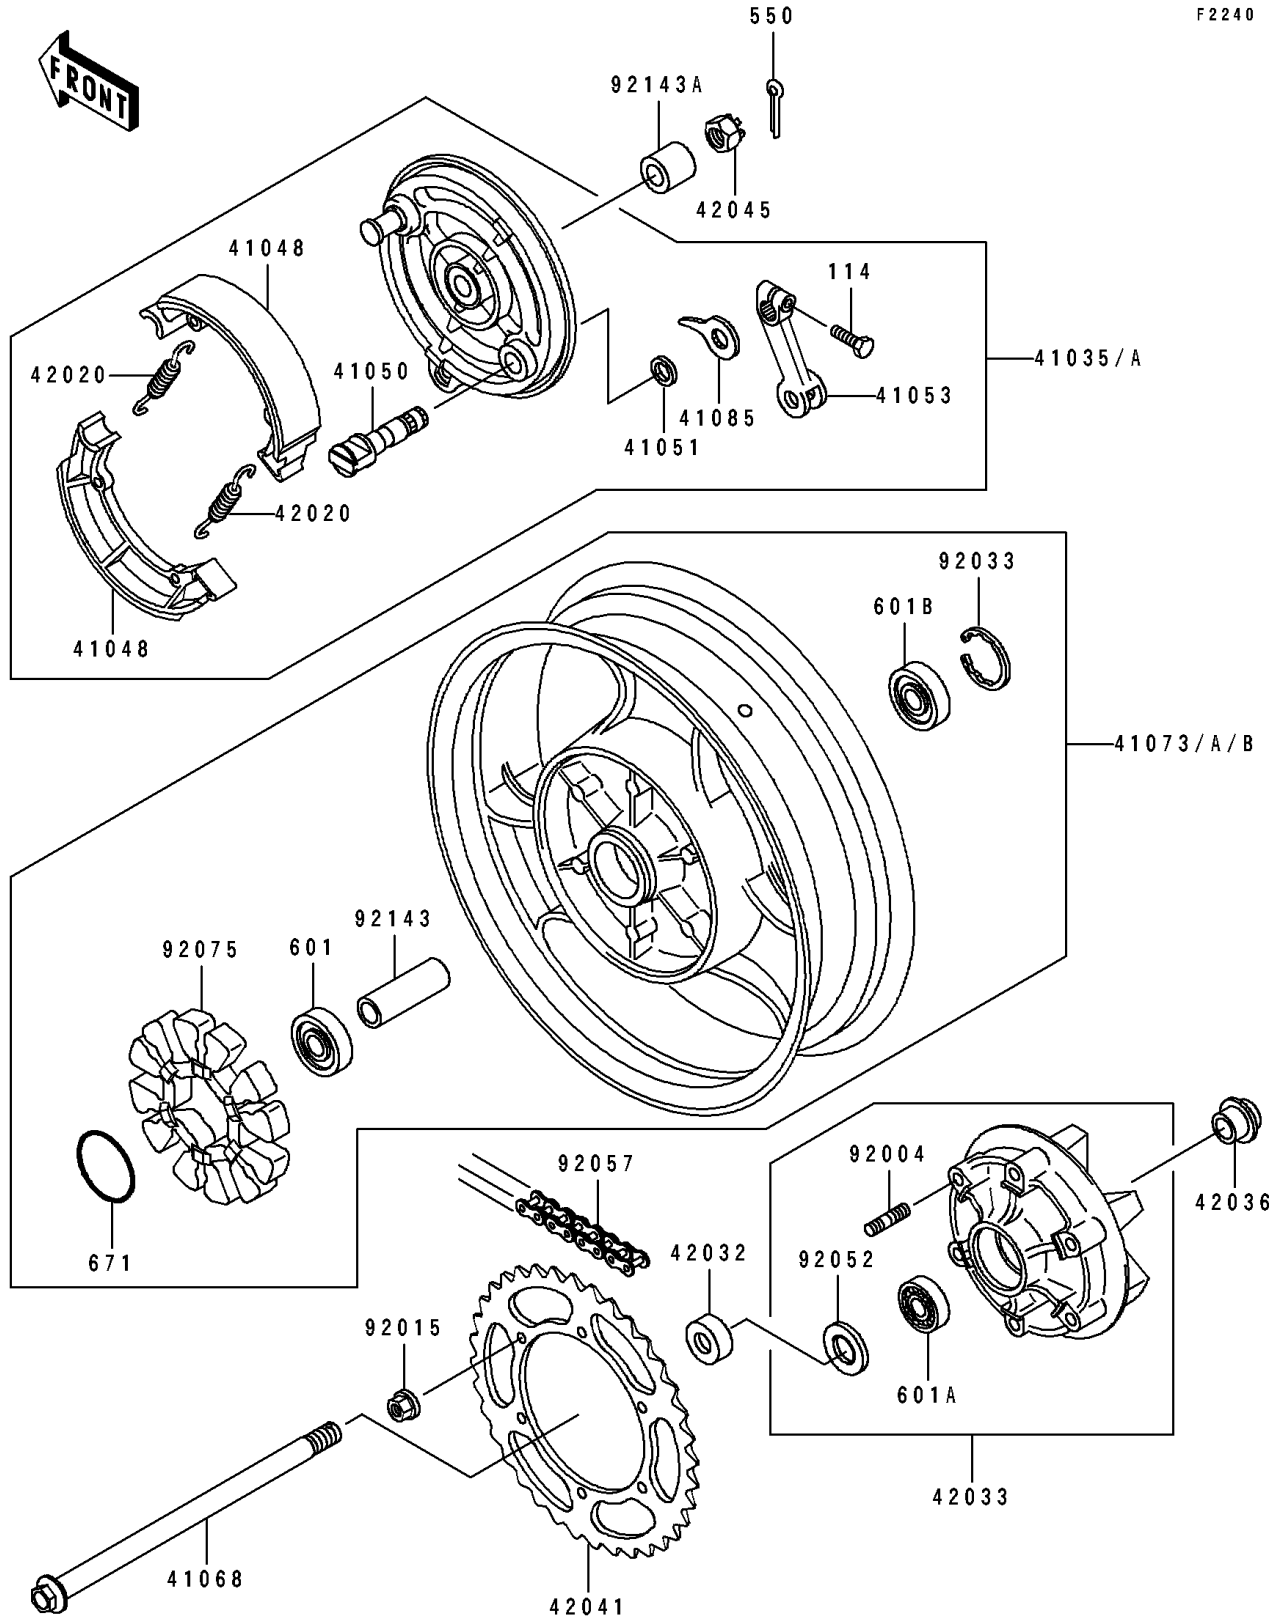

# 1992 Eliminator 250 PARTS DIAGRAM

Rear Wheel/Chain

F2240

# 1992 Eliminator 250 PARTS LIST

## Rear Wheel/Chain

ITEM NAME	PART NUMBER	QUANTITY
PANEL-ASSY-BRAKE,RR (Ref # 41035)	41035-1251	1
SHOE-BRAKE (Ref # 41048)	41048-1069	2
CAM-BRAKE (Ref # 41050)	41050-1065	1
SEAL,BRAKE CAM (Ref # 41051)	41051-003	1
LEVER-BRAKE CAM (Ref # 41053)	41053-1068	1
AXLE,RR (Ref # 41068)	41068-1192	1
WHEEL-ASSY,RR,G.GRAY (Ref # 41073)	41073-1462-HY	1
INDICATOR (Ref # 41085)	41085-1060	1
SPRING,BRAKE SHOE (Ref # 42020)	42020-004	2
COLLAR,17X35X17.5 (Ref # 42032)	42032-068	1
COUPLING-ASSY,RR HUB (Ref # 42033)	42033-1107	1
SLEEVE,L=25 (Ref # 42036)	42036-1055	1
SPROCKET-HUB,44T (Ref # 42041)	42041-1292	1
NUT,CASTLE,16MM (Ref # 42045)	42045-014	1
STUD,10X19 (Ref # 92004)	92004-1111	6
NUT,10MM (Ref # 92015)	92015-1720	6
RING-SNAP,47MM (Ref # 92033)	92033-1042	1
SEAL-OIL,TWC35527 (Ref # 92052)	92052-006	1
CHAIN,DRIVE,EK520SV-OX114L (Ref # 92057)	92057-1240	1
DAMPER,RR HUB SHOCK (Ref # 92075)	92075-1436	1
COLLAR,17.2X25X105 (Ref # 92143)	92143-1124	1
COLLAR,17.2X30X23.5 (Ref # 92143A)	92143-1125	1
BOLT,SMALL,8X28 (Ref # 114)	114G0828	1
PIN-COTTER,4.0X35 (Ref # 550)	550D4035	1
BEARING-BALL,#6203ZZC3 (Ref # 601)	601B6203ZZ	1
BEARING-BALL,#6205G (Ref # 601A)	601B6205G	1
BEARING-BALL,#6303ZZC3 (Ref # 601B)	601B6303ZZ	1
O RING (Ref # 671)	671B2550	1