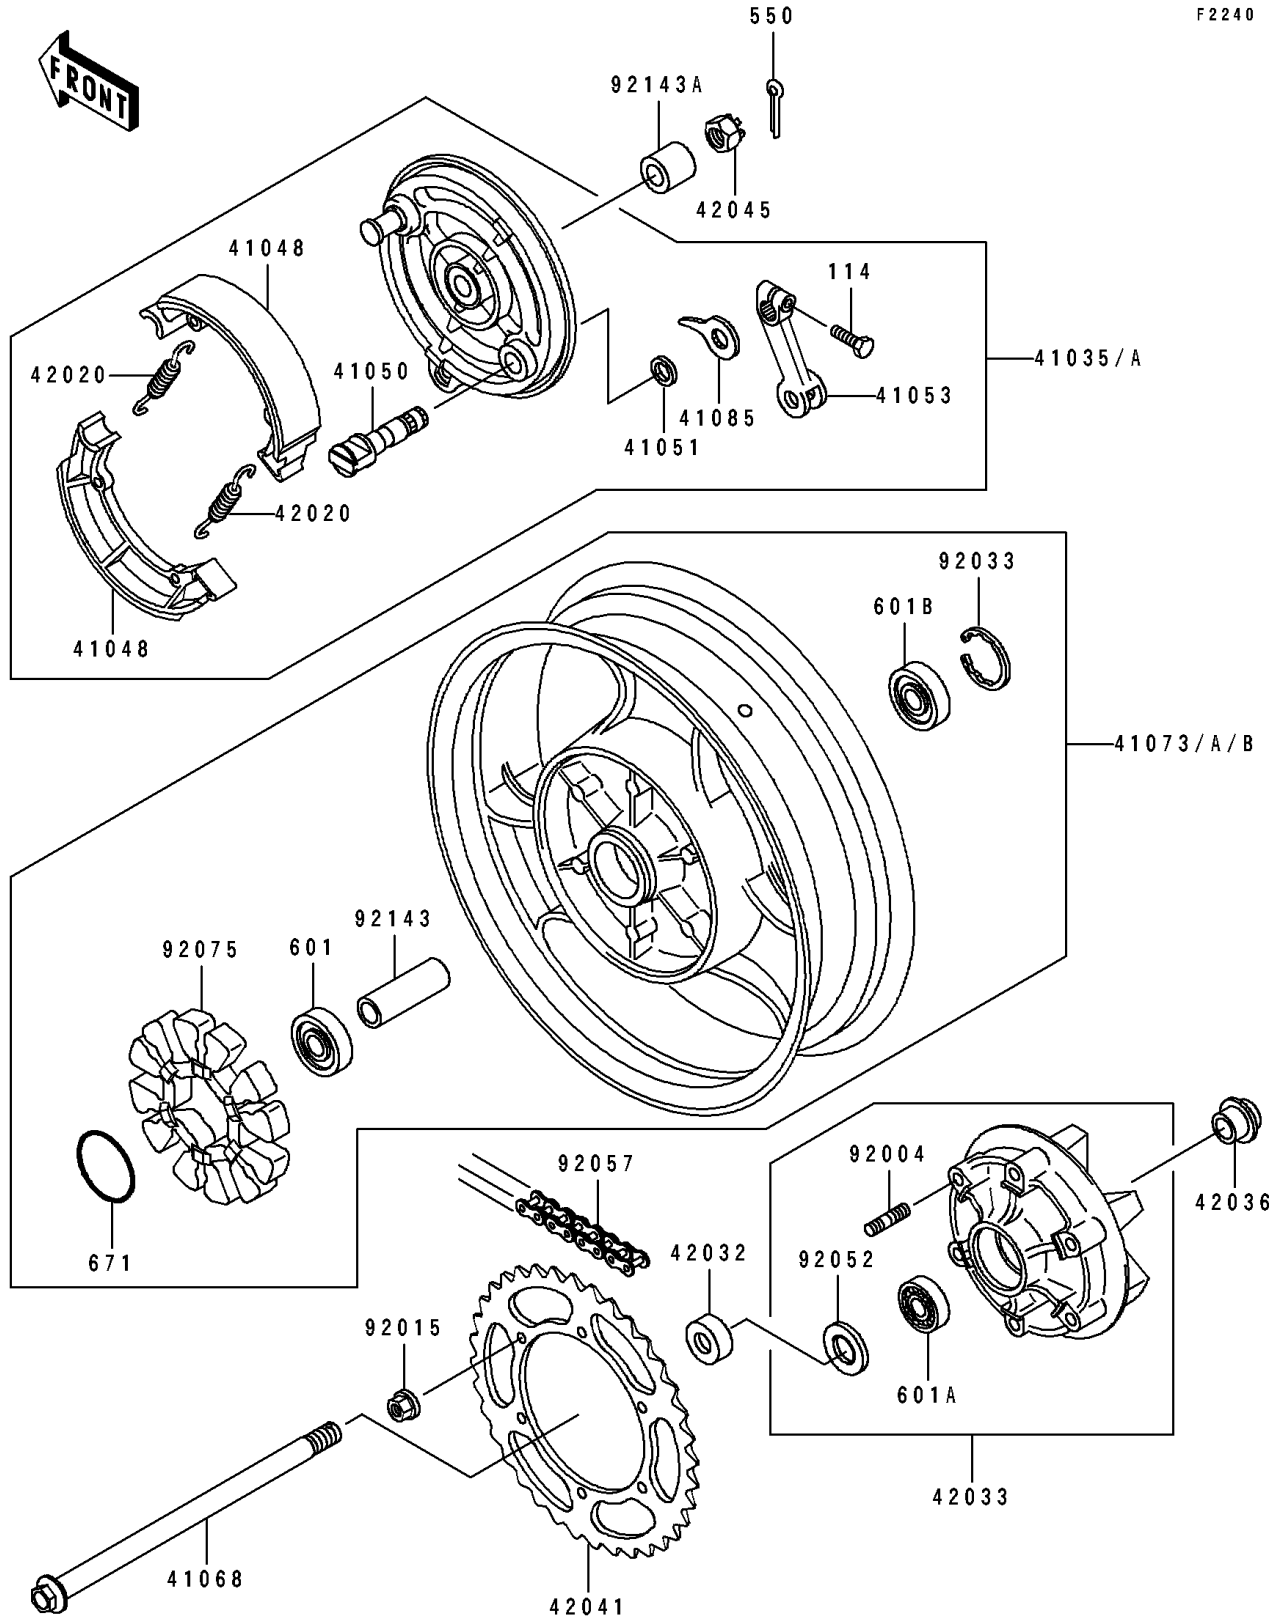

1992 Eliminator 250 PARTS DIAGRAM

Rear Wheel/Chain

F2240

1992 Eliminator 250 PARTS LIST

Rear Wheel/Chain

ITEM NAME	PART NUMBER	QUANTITY
PANEL-ASSY-BRAKE,RR (Ref # 41035)	41035-1251	1
SHOE-BRAKE (Ref # 41048)	41048-1069	1
CAM-BRAKE (Ref # 41050)	41050-1065	1
SEAL,BRAKE CAM (Ref # 41051)	41051-003	1
LEVER-BRAKE CAM (Ref # 41053)	41053-1068	1
AXLE,RR (Ref # 41068)	41068-1192	1
WHEEL-ASSY,RR,G.GRAY (Ref # 41073)	41073-1462-HY	1
INDICATOR (Ref # 41085)	41085-1060	1
SPRING,BRAKE SHOE (Ref # 42020)	42020-004	1
COLLAR,17X35X17.5 (Ref # 42032)	42032-068	1
COUPLING-ASSY,RR HUB (Ref # 42033)	42033-1107	1
SLEEVE,L=25 (Ref # 42036)	42036-1055	1
SPROCKET-HUB,44T (Ref # 42041)	42041-1292	1
NUT,CASTLE,16MM (Ref # 42045)	42045-014	1
STUD,10X19 (Ref # 92004)	92004-1111	1
NUT,10MM (Ref # 92015)	92015-1720	1
RING-SNAP,47MM (Ref # 92033)	92033-1042	1
SEAL-OIL,TWC35527 (Ref # 92052)	92052-006	1
CHAIN,DRIVE,EK520SV-OX114L (Ref # 92057)	92057-1240	1
DAMPER,RR HUB SHOCK (Ref # 92075)	92075-1436	1
COLLAR,17.2X25X105 (Ref # 92143)	92143-1124	1
COLLAR,17.2X30X23.5 (Ref # 92143A)	92143-1125	1
BOLT,SMALL,8X28 (Ref # 114)	114G0828	1
PIN-COTTER,4.0X35 (Ref # 550)	550D4035	1
BEARING-BALL,#6203ZZC3 (Ref # 601)	601B6203ZZ	1
BEARING-BALL,#6205G (Ref # 601A)	601B6205G	1
BEARING-BALL,#6303ZZC3 (Ref # 601B)	601B6303ZZ	1
O RING (Ref # 671)	671B2550	1