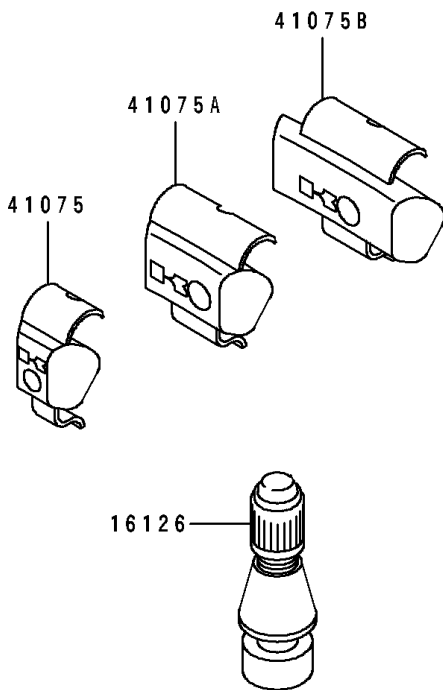

# 1992 Eliminator 250 PARTS DIAGRAM

Tires

F2210

## 1992 Eliminator 250 PARTS LIST

### Tires

ITEM NAME	PART NUMBER	QUANTITY
VALVE,TIRE (Ref # 16126)	16126-1140	2
TIRE,FR,100/90-17 55S,F17(D) (Ref # 41002)	41002-1656	1
TIRE,RR,140/90-15M/C 70S(D) (Ref # 41002A)	41002-1782	1
BALANCER-WHEEL,10G,SILVER (Ref # 41075)	41075-1014	AR
BALANCER-WHEEL,20G,SILVER (Ref # 41075A)	41075-1015	AR
BALANCER-WHEEL,30G,SILVER (Ref # 41075B)	41075-1016	AR