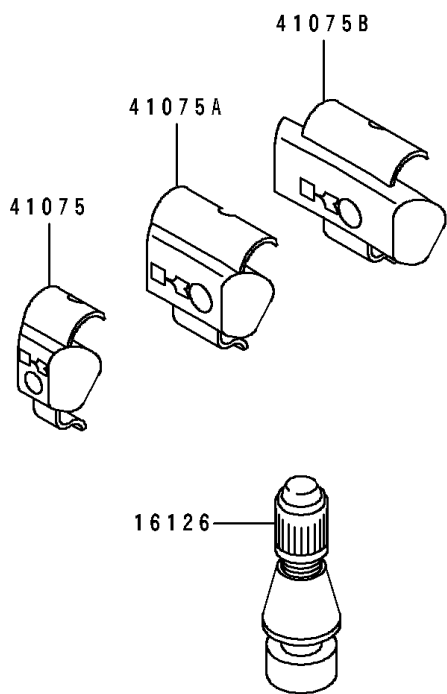

1992 Eliminator 250 PARTS DIAGRAM

Tires

F2210

1992 Eliminator 250 PARTS LIST

Tires

| ITEM NAME | PART NUMBER | QUANTITY |
|--|-------------|----------|
| VALVE,TIRE (Ref # 16126) | 16126-1140 | 1 |
| TIRE,FR,100/90-17 55S,F17(D) (Ref # 41002) | 41002-1656 | 1 |
| TIRE,RR,140/90-15M/C 70S(D) (Ref # 41002A) | 41002-1782 | 1 |
| BALANCER-WHEEL,10G,SILVER (Ref # 41075) | 41075-1014 | 1 |
| BALANCER-WHEEL,20G,SILVER (Ref # 41075A) | 41075-1015 | 1 |
| BALANCER-WHEEL,30G,SILVER (Ref # 41075B) | 41075-1016 | 1 |