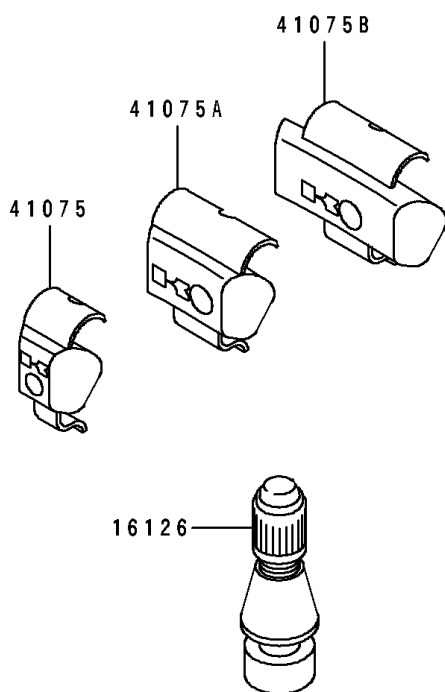

1992 Eliminator 250 PARTS DIAGRAM

Tires

F2210

1992 Eliminator 250 PARTS LIST

Tires

| ITEM NAME | PART NUMBER | QUANTITY |
|--|-------------|----------|
| VALVE,TIRE (Ref # 16126) | 16126-1140 | 1 |
| TIRE,FR,100/90-17 55S,F17(D) (Ref # 41002) | 41002-1656 | 1 |
| TIRE,RR,140/90-15M/C 70S(D) (Ref # 41002A) | 41002-1782 | 1 |
| BALANCER-WHEEL,10G,SILVER (Ref # 41075) | 41075-1014 | 1 |
| BALANCER-WHEEL,20G,SILVER (Ref # 41075A) | 41075-1015 | 1 |
| BALANCER-WHEEL,30G,SILVER (Ref # 41075B) | 41075-1016 | 1 |