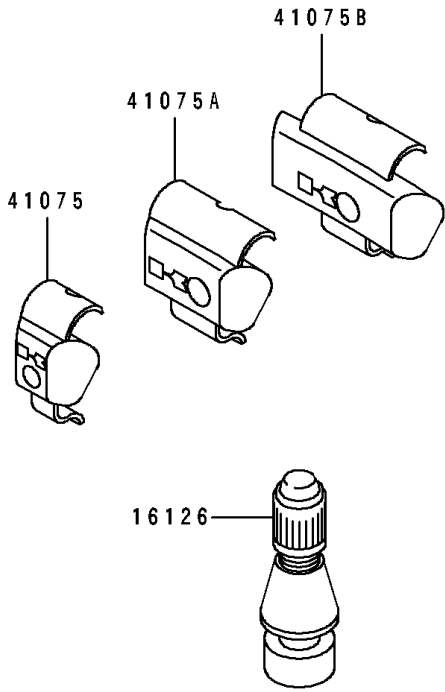

# 1992 Eliminator 250 PARTS DIAGRAM

Tires

F2210

## 1992 Eliminator 250 PARTS LIST

### Tires

ITEM NAME	PART NUMBER	QUANTITY
VALVE,TIRE (Ref # 16126)	16126-1140	2
TIRE,FR,100/90-17 55S,F17(D) (Ref # 41002)	41002-1656	1
TIRE,RR,140/90-15M/C 70S(D) (Ref # 41002A)	41002-1782	1
BALANCER-WHEEL,10G,SILVER (Ref # 41075)	41075-1014	AR
BALANCER-WHEEL,20G,SILVER (Ref # 41075A)	41075-1015	AR
BALANCER-WHEEL,30G,SILVER (Ref # 41075B)	41075-1016	AR