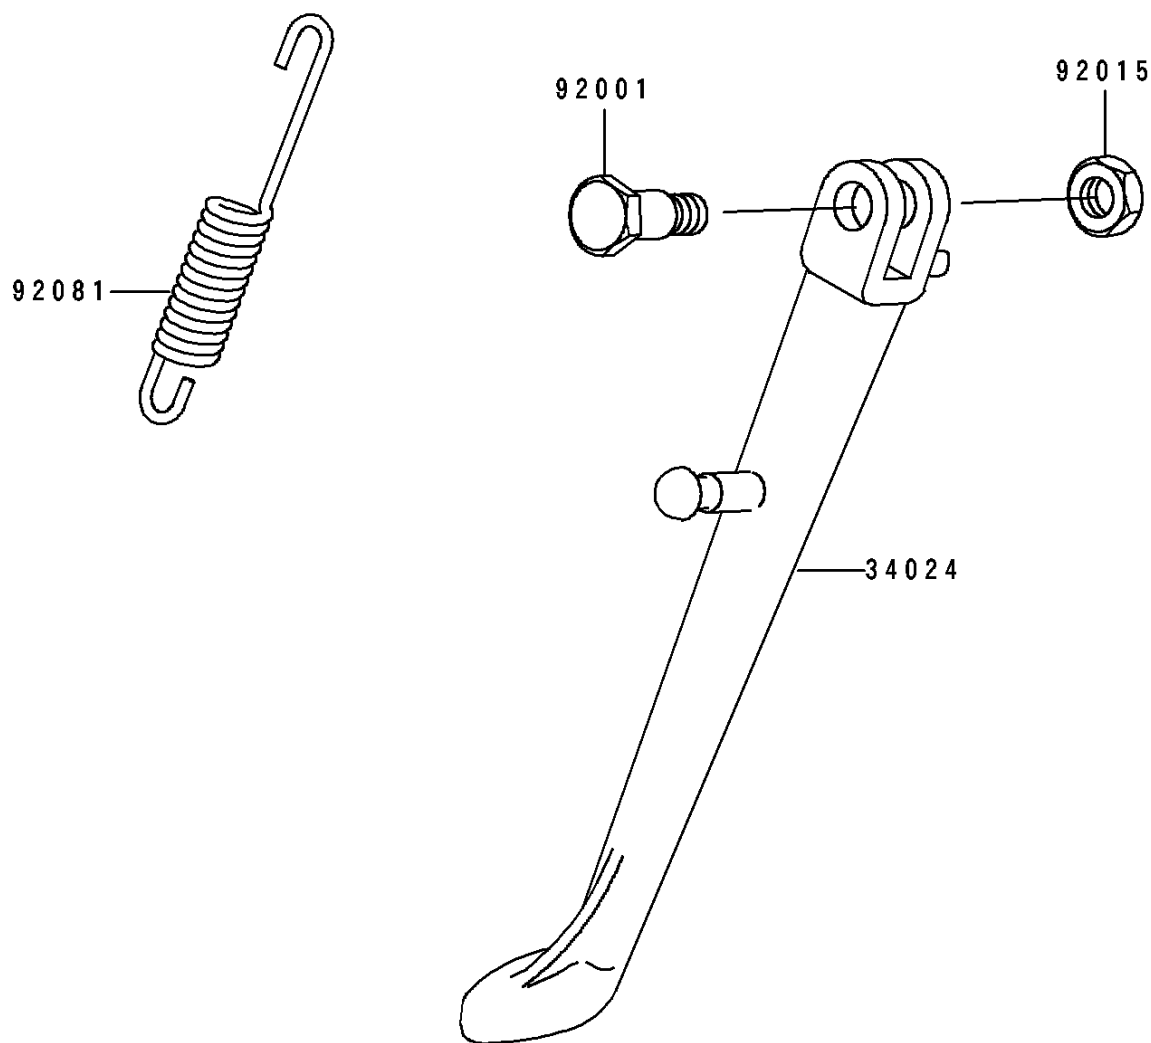

1992 Eliminator 250 PARTS DIAGRAM

Stand(s)

F2190

1992 Eliminator 250 PARTS LIST

Stand(s)

ITEM NAME	PART NUMBER	QUANTITY
STAND-SIDE (Ref # 34024)	34024-1232	1
BOLT,SIDE STAND (Ref # 92001)	92001-1788	1
NUT,LOCK,10MM,BLACK (Ref # 92015)	92015-1188	1
SPRING,SIDE STAND (Ref # 92081)	92081-1727	1