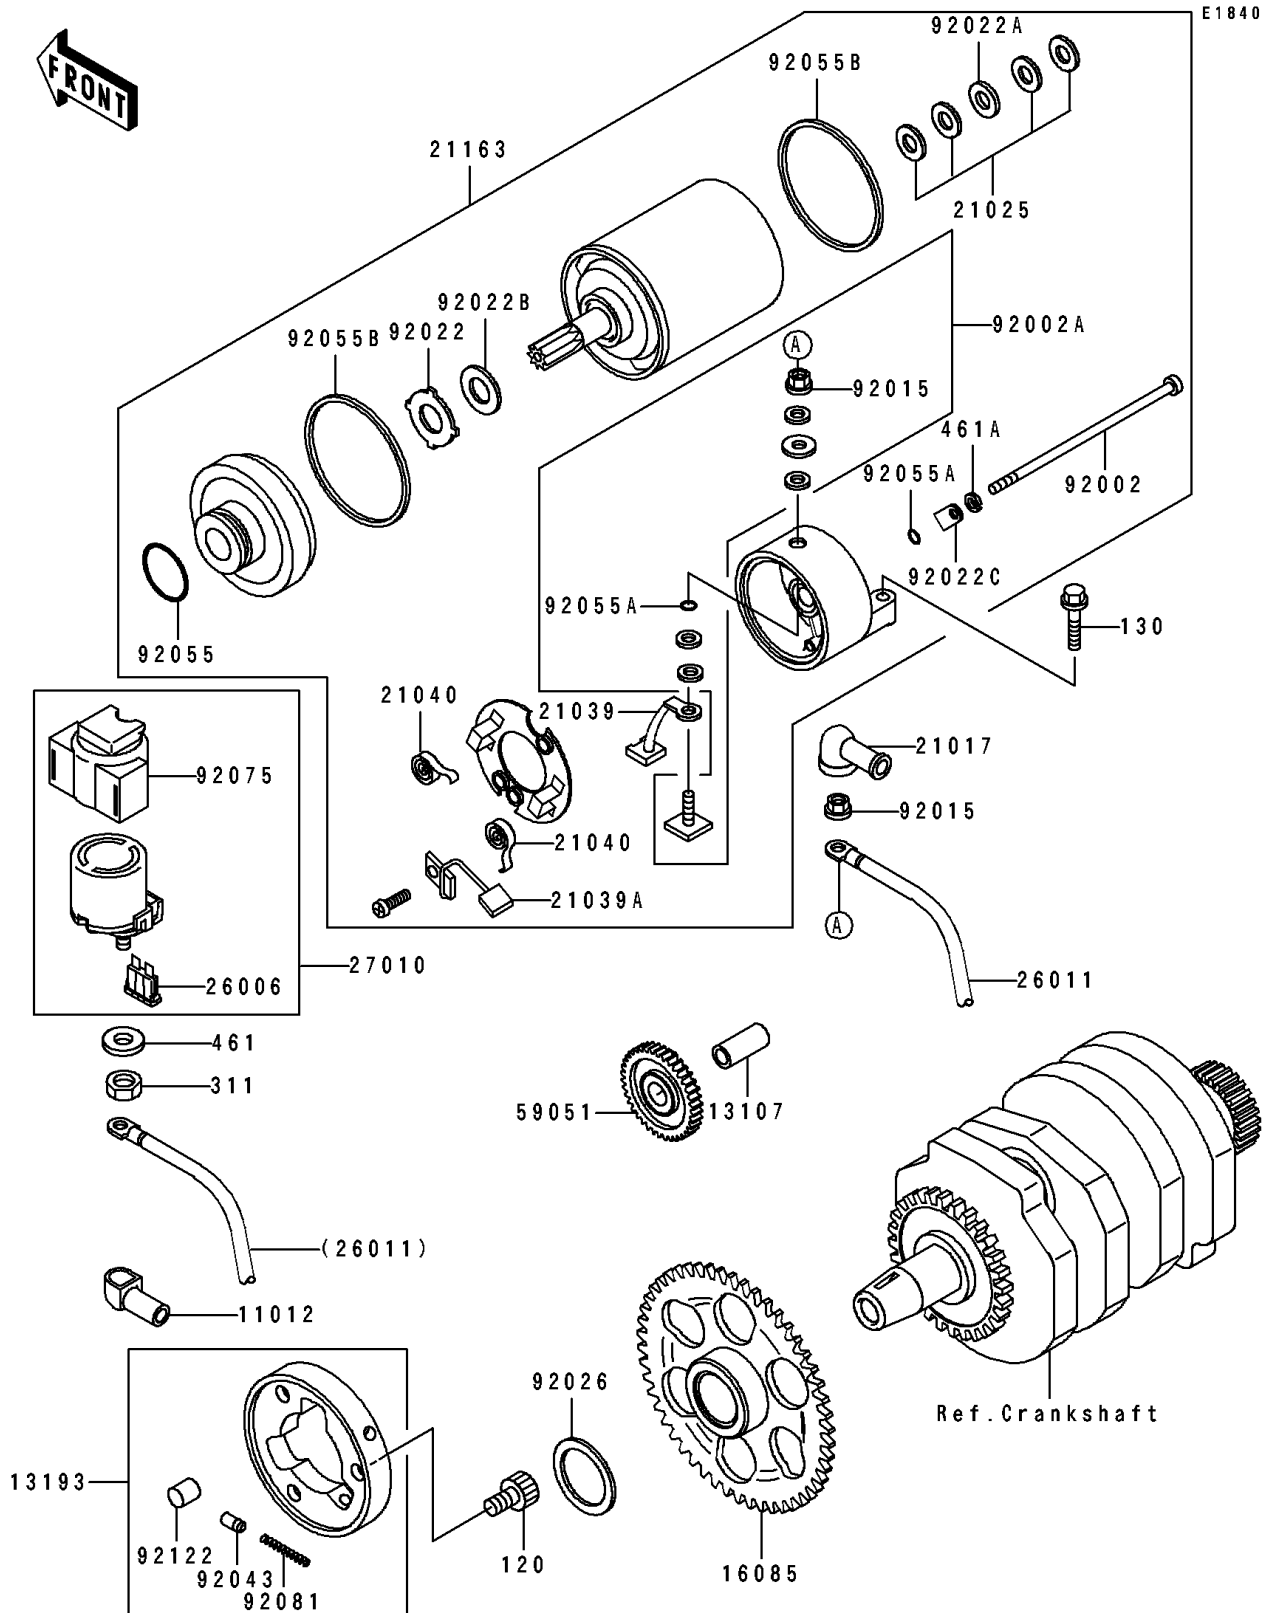

1992 Eliminator 250 PARTS DIAGRAM

Starter Motor

1992 Eliminator 250 PARTS LIST

Starter Motor

ITEM NAME	PART NUMBER	QUANTITY
CAP,TERMINAL (Ref # 11012)	11012-1354	1
SHAFT,7.8X12X26.5 (Ref # 13107)	13107-1176	1
CLUTCH-ASSY-ONEWAY (Ref # 13193)	13193-1002	1
GEAR,ONEWAY CLUTCH,65T (Ref # 16085)	16085-1166	1
GROMMET,STARTER TERMINAL (Ref # 21017)	21017-017	1
WASHER,9.1X18X0.2 (Ref # 21025)	21025-011	1
BRUSH,CARBON(+) (Ref # 21039)	21039-1001	1
BRUSH,CARBON(-) (Ref # 21039A)	21039-1056	1
SPRING-BRUSH (Ref # 21040)	21040-1053	1
STARTER-ELECTRIC (Ref # 21163)	21163-1205	1
FUSE,30A-G (Ref # 26006)	26006-1006	1
WIRE-LEAD,STARTER (Ref # 26011)	26011-1411	1
SWITCH,MAGNETIC (Ref # 27010)	27010-1213	1
GEAR-SPUR,IDLE (Ref # 59051)	59051-1154	1
BOLT,STARTER (Ref # 92002)	92002-1818	1
BOLT,TERMINAL (Ref # 92002A)	92002-1819	1
NUT,STARTER MOTOR (Ref # 92015)	92015-1476	1
WASHER,THRUST SUPPORT (Ref # 92022)	92022-1130	1
WASHER,9.1X18X0.8 (Ref # 92022A)	92022-1132	1
WASHER,22X12.2X0.5 (Ref # 92022B)	92022-1714	1
WASHER,LOCK (Ref # 92022C)	92022-1825	1
SPACER,25X40X1 (Ref # 92026)	92026-1004	1
PIN (Ref # 92043)	92043-132	1
RING-O (Ref # 92055)	92055-1303	1
RING-O,4.5X2.0 (Ref # 92055A)	92055-1370	1
RING-O (Ref # 92055B)	92055-1418	1
DAMPER,MAGNETIC SWITCH (Ref # 92075)	92075-1863	1
SPRING,COIL (Ref # 92081)	92081-159	1
ROLLER (Ref # 92122)	92122-006	1

1992 Eliminator 250 PARTS LIST

Starter Motor

ITEM NAME	PART NUMBER	QUANTITY
BOLT-SOCKET,8X14 (Ref # 120)	120P0814	1
BOLT-FLANGED (Ref # 130)	130J0620	1
NUT-HEX,6MM (Ref # 311)	311B0600	1
WASHER-SPRING,6MM (Ref # 461)	461F0600	1
WASHER-SPRING,5MM,BLACK (Ref # 461A)	461K0500	1