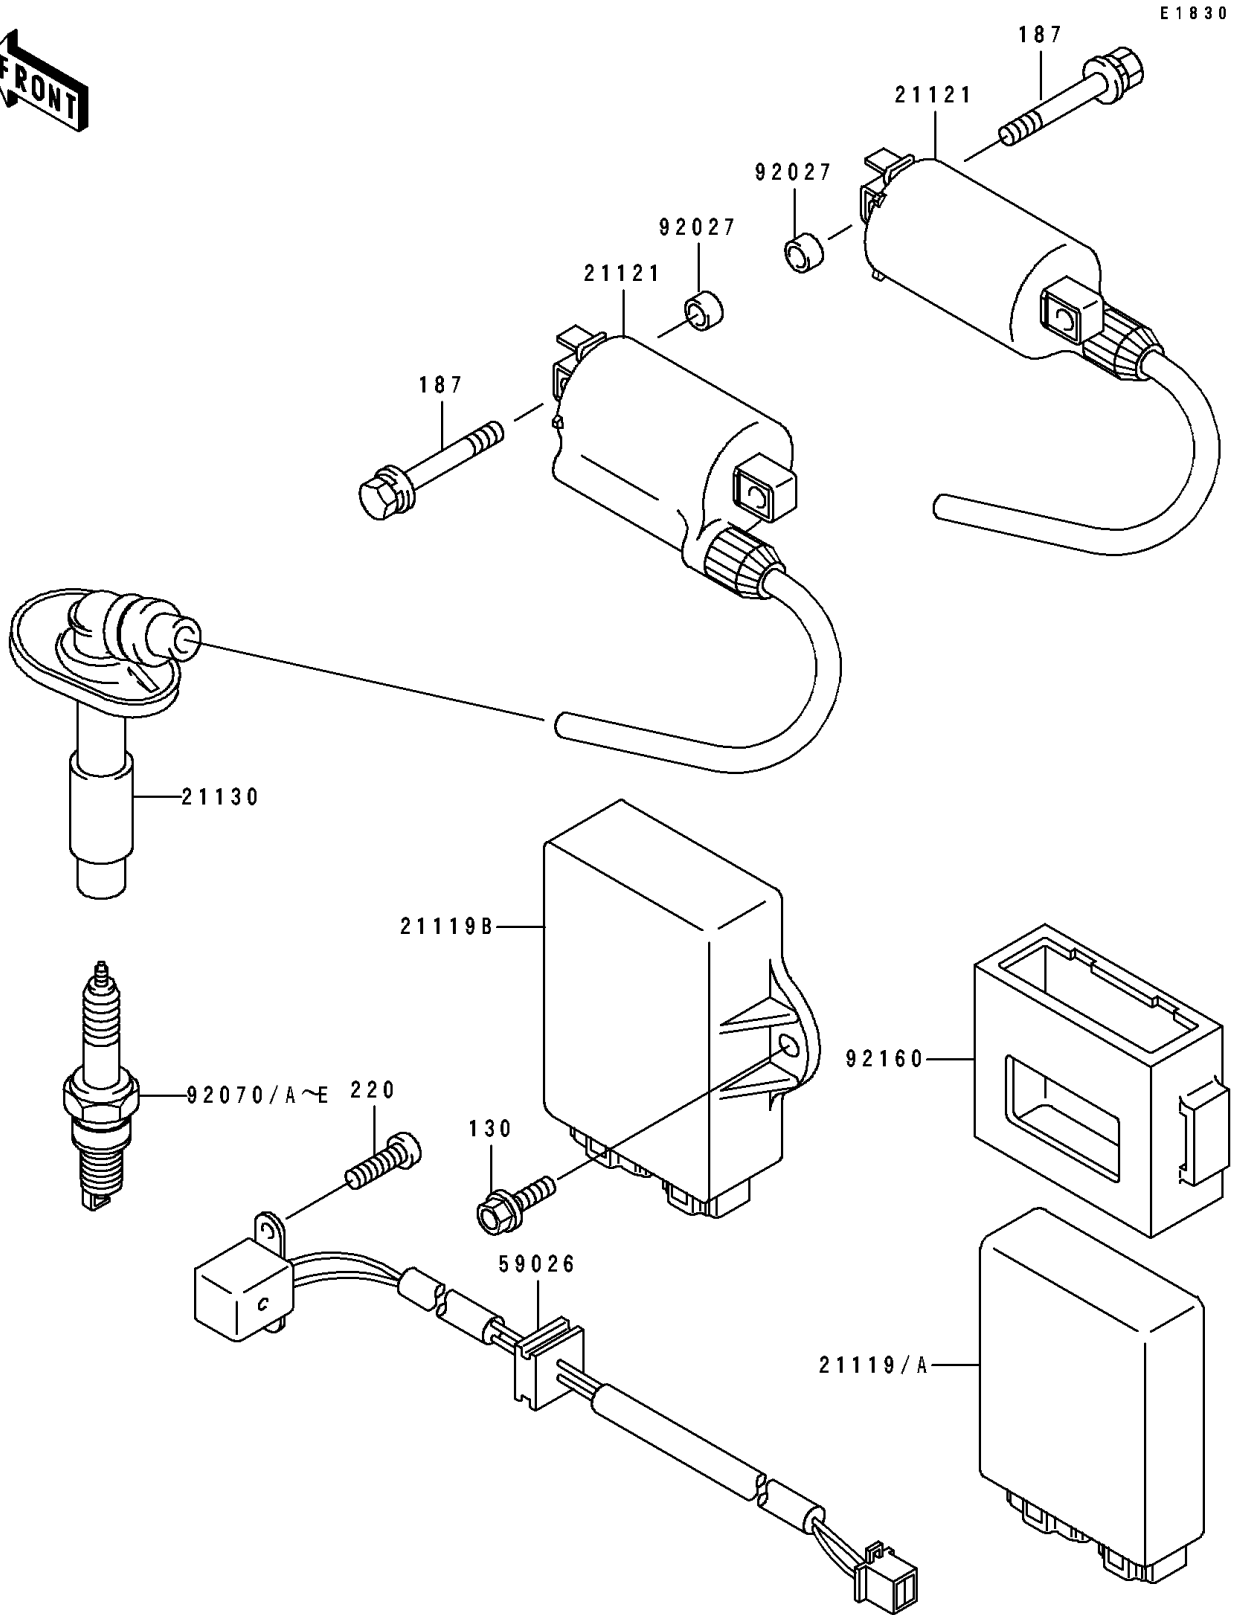

1992 Eliminator 250 PARTS DIAGRAM

Ignition System

1992 Eliminator 250 PARTS LIST

Ignition System

ITEM NAME	PART NUMBER	QUANTITY
IGNITER (Ref # 21119)	21119-1229	1
COIL-IGNITION (Ref # 21121)	21121-1163	1
CAP-SPARK PLUG (Ref # 21130)	21130-1056	1
COIL-PULSING (Ref # 59026)	59026-1086	1
COLLAR,6.8X10X6 (Ref # 92027)	92027-103	1
PLUG-SPARK,CR7HSA(NGK) (Ref # 92070A)	92070-1154	1
PLUG-SPARK,CR8HSA(NGK) (Ref # 92070B)	92070-1155	1
PLUG-SPARK,U22FSR-U(ND) (Ref # 92070C)		2
DAMPER,IGNITER (Ref # 92160)	92160-1181	1
BOLT-UPSET-WSP (Ref # 187)	187G0625	1
SCREW-PAN-CROS (Ref # 220)	220B0510	1