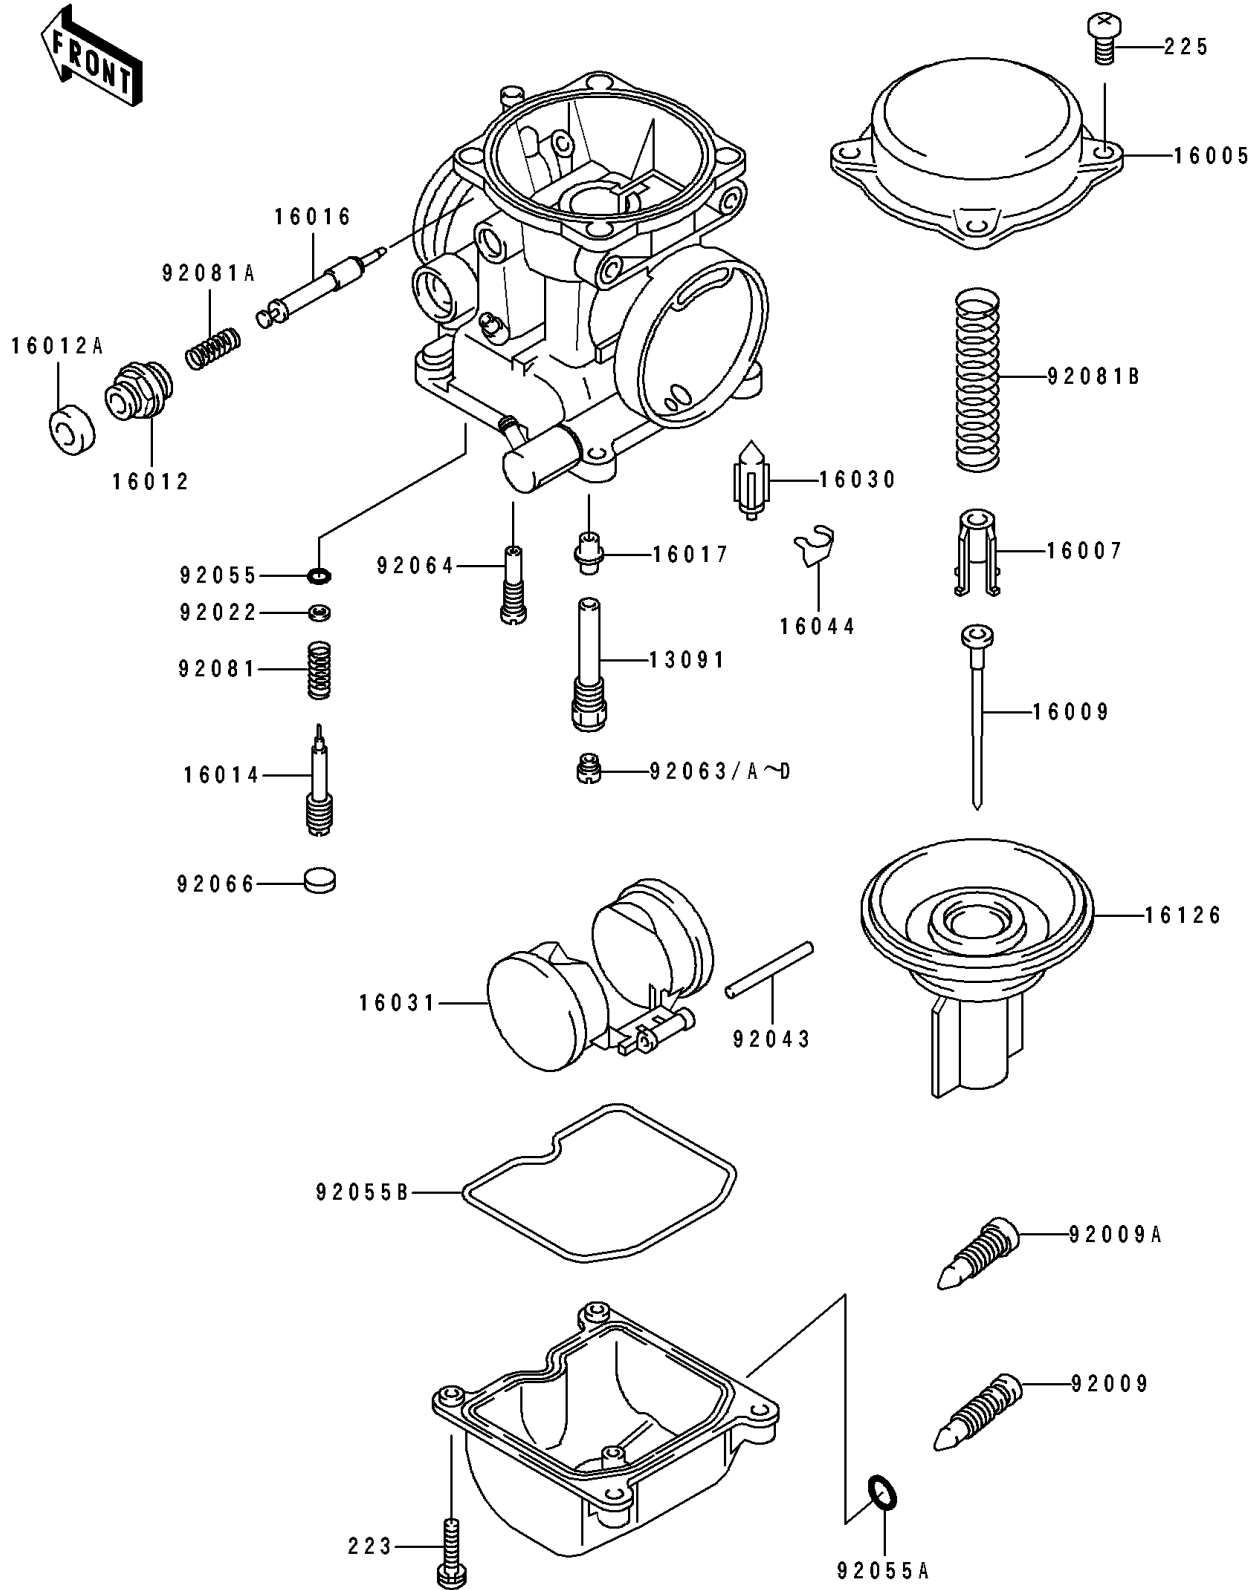

1992 Eliminator 250 PARTS DIAGRAM

Carburetor Parts

E1612

1992 Eliminator 250 PARTS LIST

Carburetor Parts

ITEM NAME	PART NUMBER	QUANTITY
HOLDER,NEEDLE JET (Ref # 13091)	13091-1533	1
TOP-CHAMBER,MIXING (Ref # 16005)	16005-1056	1
SEAT-SPRING,THROTTLE VALVE (Ref # 16007)	16007-1120	1
NEEDLE-JET,N53X (Ref # 16009)	16009-1374	1
CAP-STARTER PLUNGER (Ref # 16012)	16012-1051	1
CAP-STARTER PLUNGER (Ref # 16012A)	16012-1052	1
SCREW-PILOT AIR (Ref # 16014)	16014-1054	1
PLUNGER,STARTER (Ref # 16016)	16016-1061	1
JET-NEEDLE (Ref # 16017)	16017-1326	1
VALVE-FLOAT (Ref # 16030)	16030-1007	1
FLOAT (Ref # 16031)	16031-1056	1
CLAMP,FLOAT VALVE (Ref # 16044)	16044-007	1
VALVE,THROTTLE (Ref # 16126)	16126-1159	1
SCREW,DRAIN,M6X1.0 (Ref # 92009)	92009-1095	1
SCREW,DRAIN,M6X0.75 (Ref # 92009A)	92009-1551	1
WASHER,PLAIN (Ref # 92022)	92022-1003	1
PIN,FLOAT (Ref # 92043)	92043-1207	1
RING-O,PILOT ADJUST (Ref # 92055)	92055-1002	1
RING-O,DRAIN SCREW (Ref # 92055A)	92055-1053	1
RING-O,FLOAT CHAMBER (Ref # 92055B)	92055-1222	1
JET-MAIN,2ND,#95 (Ref # 92063)	92063-1001	1
JET-MAIN,2ND,#90 (Ref # 92063A)	92063-1003	1
JET-MAIN,2ND,#92 (Ref # 92063B)	92063-1004	1
JET-MAIN,2ND,#98 (Ref # 92063C)	92063-1005	1
JET-MAIN,2ND,#100 (Ref # 92063D)	92063-1008	1
JET-PILOT,#35 (Ref # 92064)	92064-1035	1
PLUG,PILOT AIR SCREW,6.9X2 (Ref # 92066)	92066-1051	1
SPRING,PILOT ADJUST SCREW (Ref # 92081)	92081-1002	1
SPRING,STARTER PLUNGER (Ref # 92081A)	92081-1761	1

1992 Eliminator 250 PARTS LIST

Carburetor Parts

ITEM NAME	PART NUMBER	QUANTITY
SPRING,VACUUM VALVE (Ref # 92081B)	92081-1775	1
SCREW-PAN-WS-CROS (Ref # 223)	223C0416	1
SCREW-PAN-WSP-CROS (Ref # 225)	225C0418	1