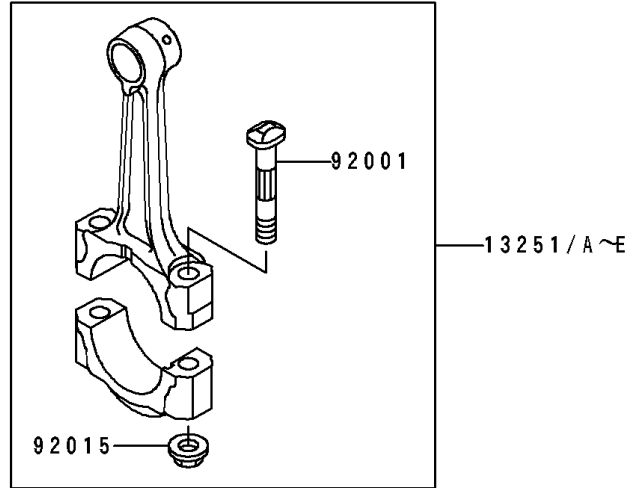

1992 Eliminator 250 PARTS DIAGRAM

Crankshaft

E1321

1992 Eliminator 250 PARTS LIST

Crankshaft

ITEM NAME	PART NUMBER	QUANTITY
CRANKSHAFT-COMP (Ref # 13031)	13031-1265	1
SHAFT-COMP,BALANCER (Ref # 13234)	13234-1065	1
ROD-ASSY-CONNECTING,F (Ref # 13251)	13251-1083-FF	2
ROD-ASSY-CONNECTING,G (Ref # 13251A)	13251-1083-GG	2
ROD-ASSY-CONNECTING,H (Ref # 13251B)	13251-1083-HH	2
ROD-ASSY-CONNECTING,I (Ref # 13251C)	13251-1083-II	2
ROD-ASSY-CONNECTING,J (Ref # 13251D)	13251-1083-JJ	2
ROD-ASSY-CONNECTING,K (Ref # 13251E)	13251-1083-KK	2
BOLT,CONNECTING ROD,7MM (Ref # 92001)	92001-1793	4
NUT,CONNECTING ROD,7MM (Ref # 92015)	92015-1527	4
BUSHING,BALANCER,BLUE (Ref # 92028)	92028-1422	4
BUSHING,BALANCER,BLACK (Ref # 92028A)	92028-1423	AR
BUSHING,BALANCER,BROWN (Ref # 92028B)	92028-1424	AR
BUSHING,CRANKSHAFT,#1&3,BLUE (Ref # 92028C)	92028-1486	AR
BUSHING,CRANKSHAFT,#1&3,BLACK (Ref # 92028D)	92028-1487	AR
BUSHING,CRANKSHAFT,#2,BLUE (Ref # 92028E)	92028-1489	AR
BUSHING,CRANKSHAFT,#2,BLACK (Ref # 92028F)	92028-1490	AR
BUSHING,CONNECTING ROD,BLUE (Ref # 92028G)	92028-1492	AR
BUSHING,CONNECTING ROD,BLACK (Ref # 92028H)	92028-1493	AR
BUSHING,CONNECTING ROD,BROWN (Ref # 92028I)	92028-1494	AR
BUSHING,CRANKSHAFT,#1&3,YELLOW (Ref # 92028J)	92028-1582	AR
BUSHING,CRANKSHAFT,#2,YELLOW (Ref # 92028K)	92028-1586	AR
KEY,WOODRUFF (Ref # 92038)	92038-001	1