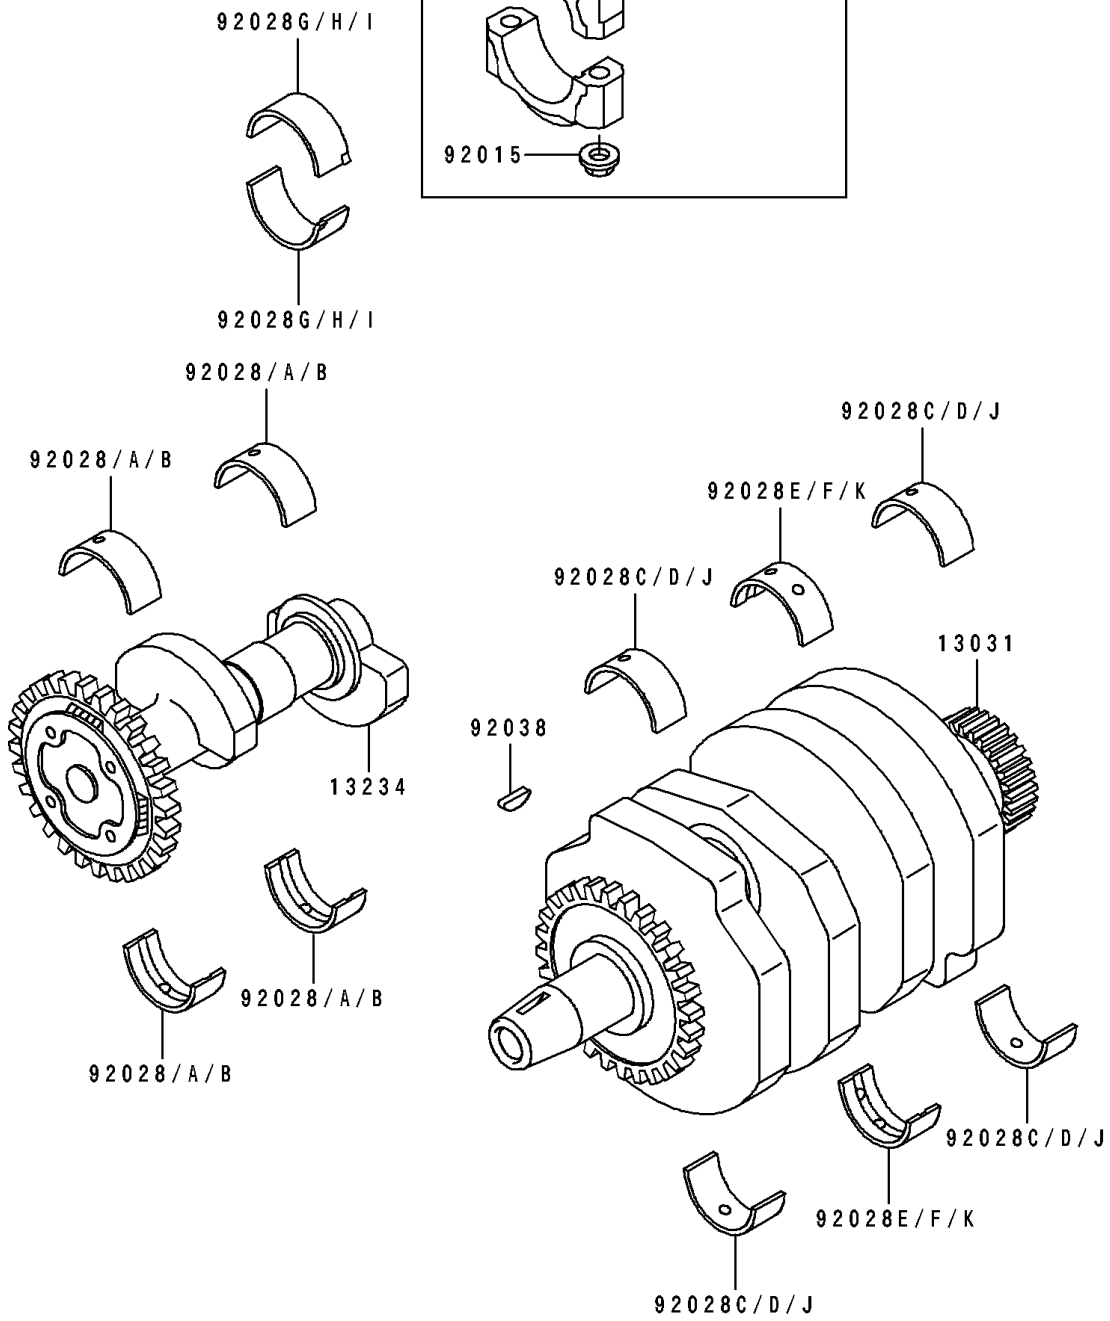

1992 Eliminator 250 PARTS DIAGRAM

Crankshaft

E1321

1992 Eliminator 250 PARTS LIST

Crankshaft

ITEM NAME	PART NUMBER	QUANTITY
CRANKSHAFT-COMP (Ref # 13031)	13031-1265	1
SHAFT-COMP,BALANCER (Ref # 13234)	13234-1065	1
ROD-ASSY-CONNECTING,F (Ref # 13251)	13251-1083-FF	2
ROD-ASSY-CONNECTING,G (Ref # 13251A)	13251-1083-GG	2
ROD-ASSY-CONNECTING,H (Ref # 13251B)	13251-1083-HH	2
ROD-ASSY-CONNECTING,I (Ref # 13251C)	13251-1083-II	2
ROD-ASSY-CONNECTING,J (Ref # 13251D)	13251-1083-JJ	2
ROD-ASSY-CONNECTING,K (Ref # 13251E)	13251-1083-KK	2
BOLT,CONNECTING ROD,7MM (Ref # 92001)	92001-1793	4
NUT,CONNECTING ROD,7MM (Ref # 92015)	92015-1527	4
BUSHING,BALANCER,BLUE (Ref # 92028)	92028-1422	4
BUSHING,BALANCER,BLACK (Ref # 92028A)	92028-1423	AR
BUSHING,BALANCER,BROWN (Ref # 92028B)	92028-1424	AR
BUSHING,CRANKSHAFT,#1&3,BLUE (Ref # 92028C)	92028-1486	AR
BUSHING,CRANKSHAFT,#1&3,BLACK (Ref # 92028D)	92028-1487	AR
BUSHING,CRANKSHAFT,#2,BLUE (Ref # 92028E)	92028-1489	AR
BUSHING,CRANKSHAFT,#2,BLACK (Ref # 92028F)	92028-1490	AR
BUSHING,CONNECTING ROD,BLUE (Ref # 92028G)	92028-1492	AR
BUSHING,CONNECTING ROD,BLACK (Ref # 92028H)	92028-1493	AR
BUSHING,CONNECTING ROD,BROWN (Ref # 92028I)	92028-1494	AR
BUSHING,CRANKSHAFT,#1&3,YELLOW (Ref # 92028J)	92028-1582	AR
BUSHING,CRANKSHAFT,#2,YELLOW (Ref # 92028K)	92028-1586	AR
KEY,WOODRUFF (Ref # 92038)	92038-001	1