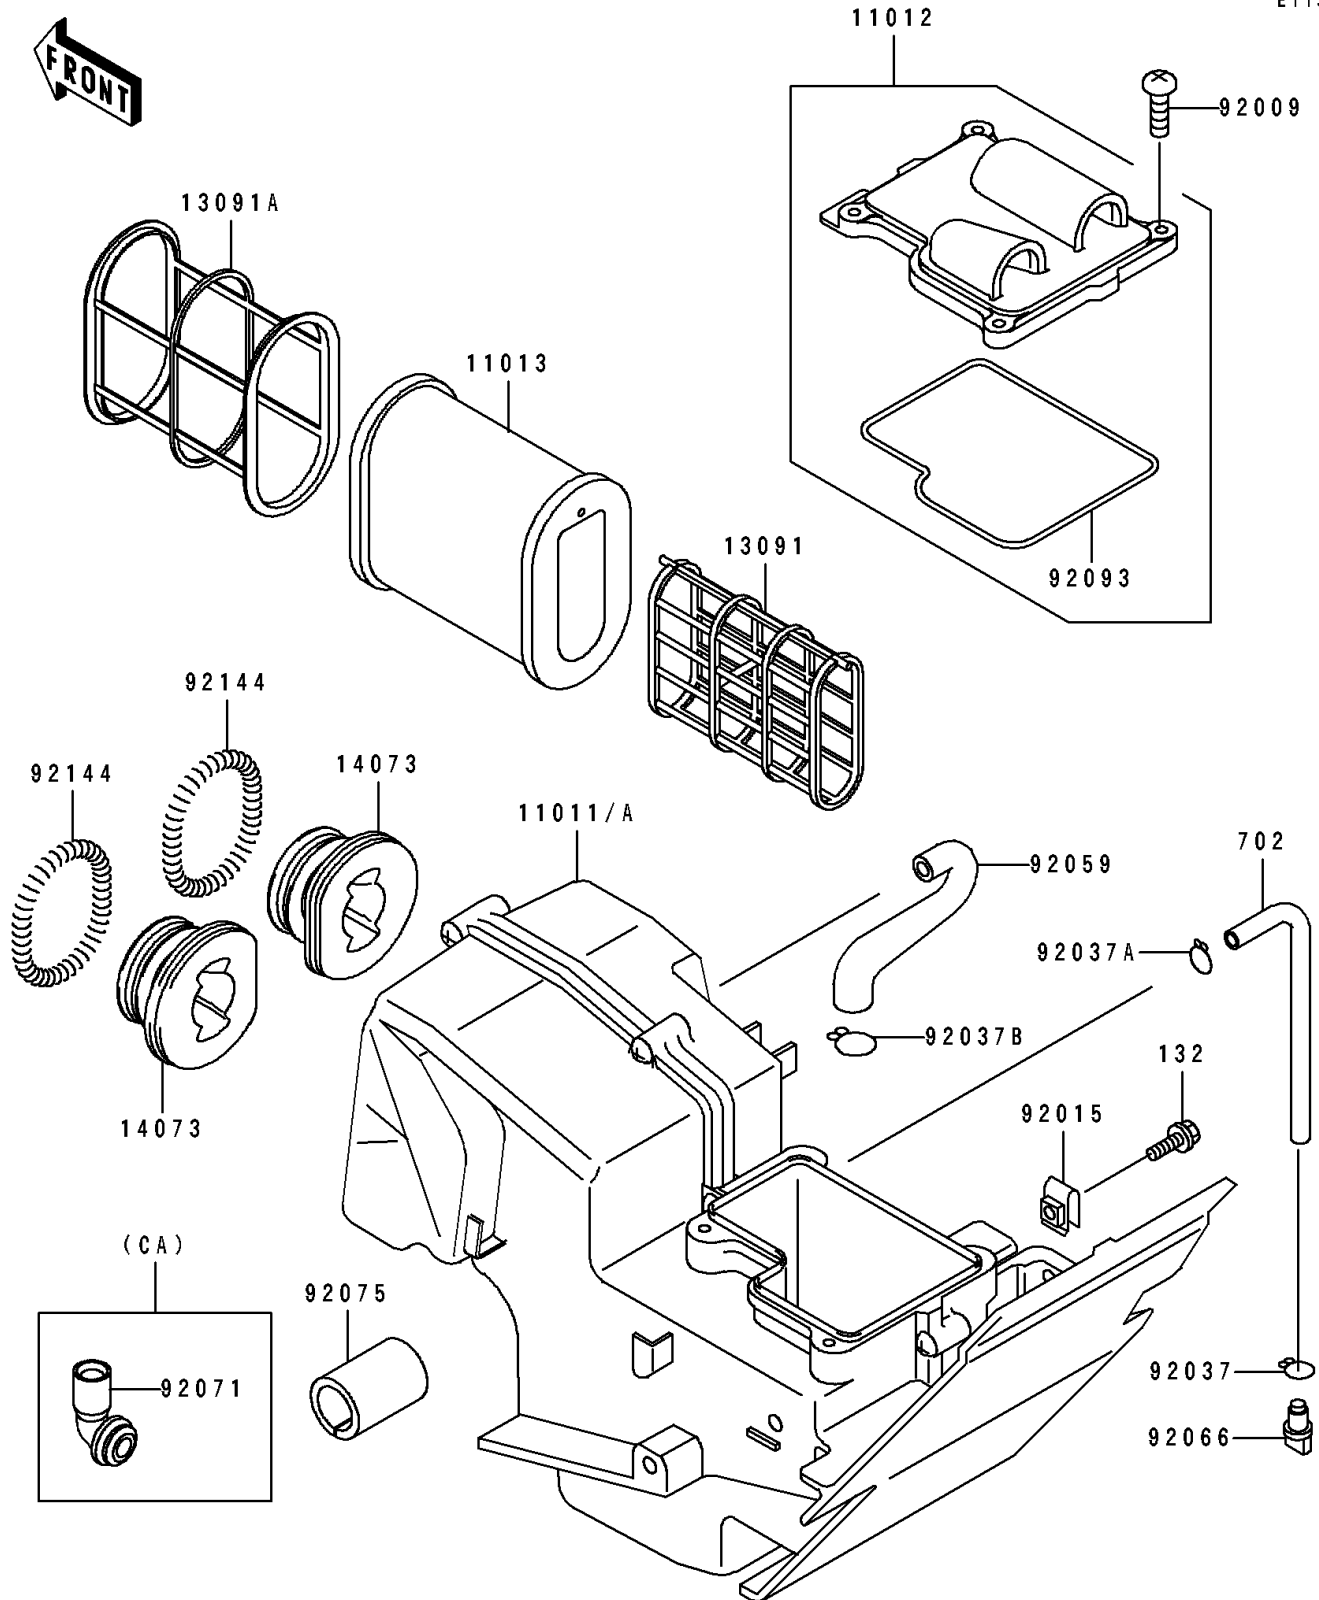

1992 Eliminator 250 PARTS DIAGRAM

Air Cleaner

E1130

1992 Eliminator 250 PARTS LIST

Air Cleaner

ITEM NAME	PART NUMBER	QUANTITY
CASE-AIR FILTER (Ref # 11011)	11011-1263	1
CAP (Ref # 11012)	11012-1597	1
ELEMENT-AIR FILTER (Ref # 11013)	11013-1154	1
HOLDER,ELEMENT (Ref # 13091)	13091-1467	1
HOLDER,ELEMENT (Ref # 13091A)	13091-1468	1
DUCT,AIR FILTER (Ref # 14073)	14073-1307	1
SCREW,TAPPING,5X25 (Ref # 92009)	92009-1339	1
NUT,CLAMP,6MM (Ref # 92015)	92015-1678	1
CLAMP (Ref # 92037)	92037-1712	1
CLAMP,TUBE (Ref # 92037A)	92037-1972	1
CLAMP,TUBE (Ref # 92037B)	92037-213	1
TUBE,BREAHER (Ref # 92059)	92059-1676	1
PLUG,DRAIN (Ref # 92066)	92066-1211	1
DAMPER,SEAT (Ref # 92075)	92075-1652	1
SEAL (Ref # 92093)	92093-1249	1
SPRING,AIR FILTER DUCT (Ref # 92144)	92144-1771	1
BOLT-FLANGED-SMALL (Ref # 132)	132J0614	1
TUBE-RUBBER (Ref # 702)	702A07200	1