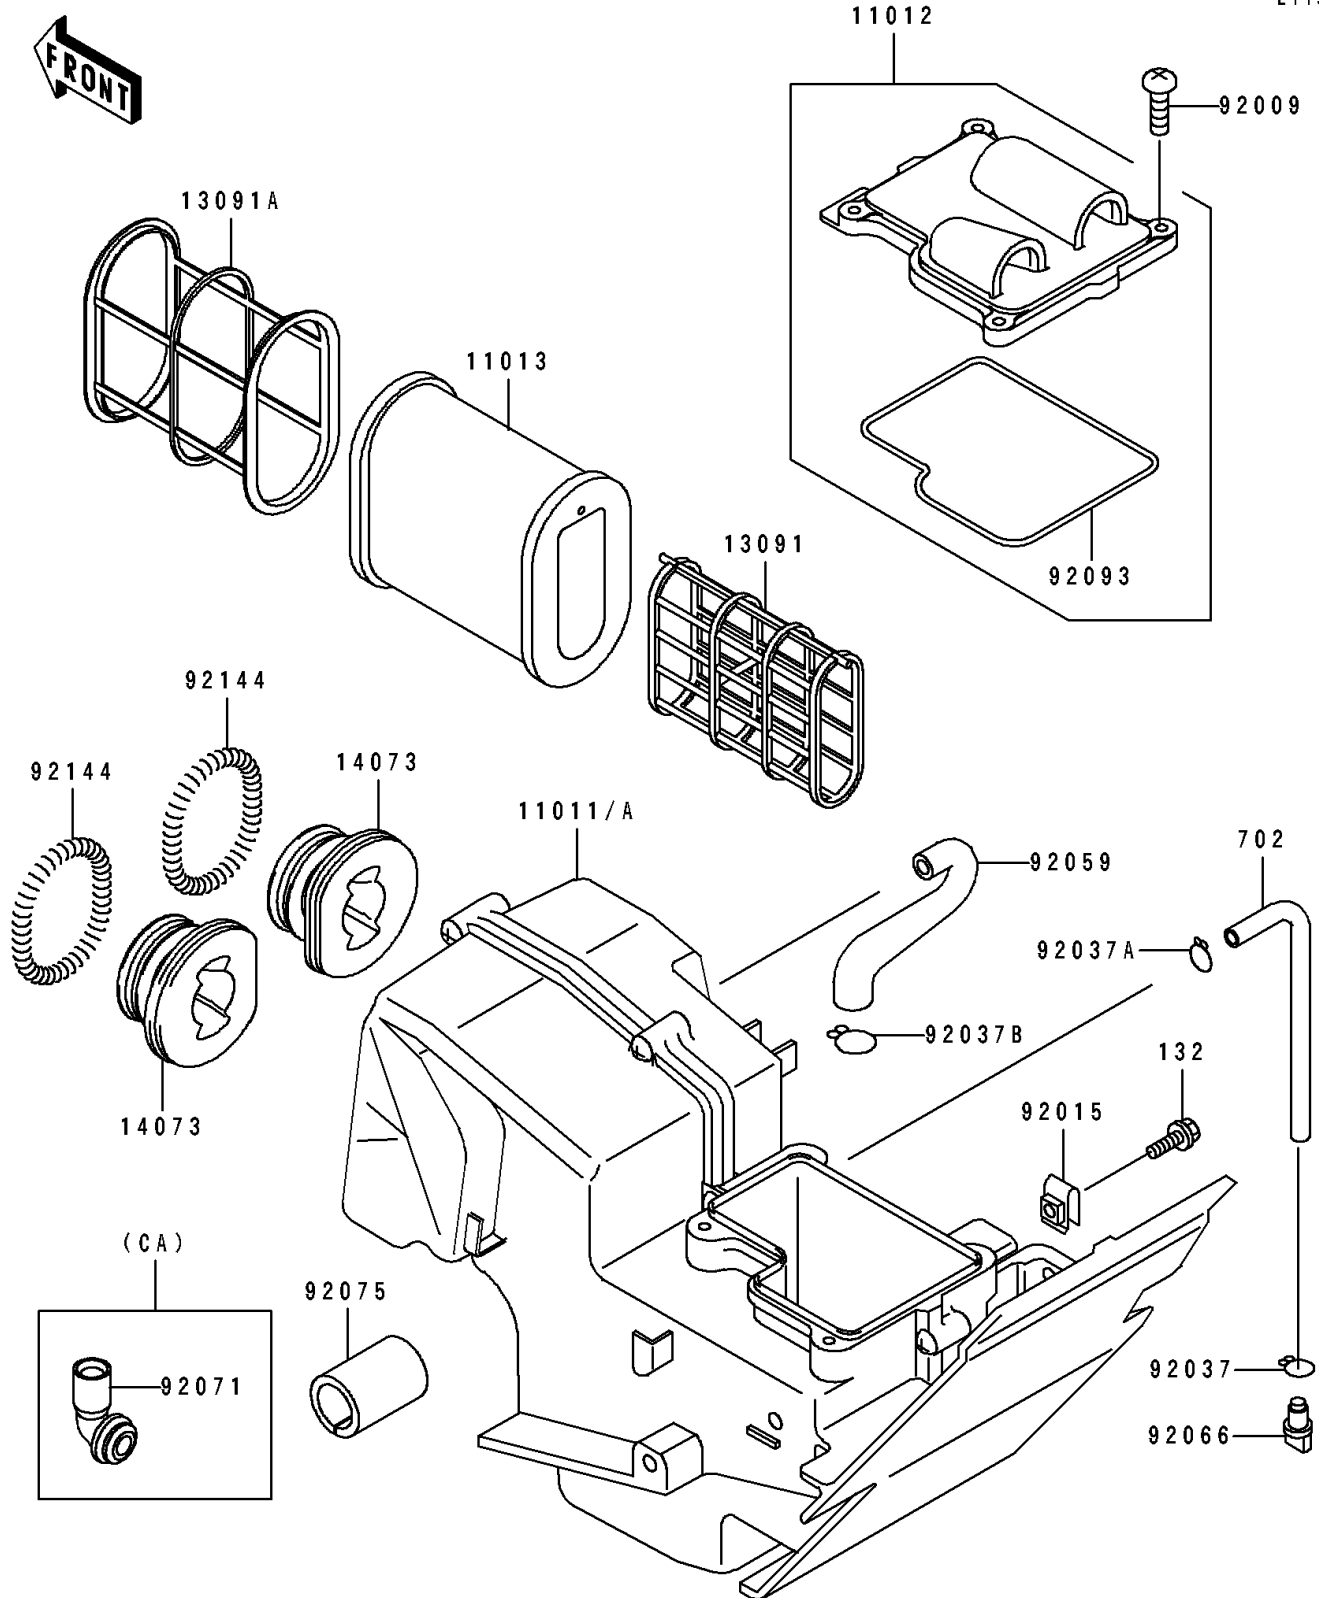

# 1992 Eliminator 250 PARTS DIAGRAM

Air Cleaner

E1130

# 1992 Eliminator 250 PARTS LIST

## Air Cleaner

ITEM NAME	PART NUMBER	QUANTITY
CASE-AIR FILTER (Ref # 11011)	11011-1263	1
CAP (Ref # 11012)	11012-1597	1
ELEMENT-AIR FILTER (Ref # 11013)	11013-1154	1
HOLDER,ELEMENT (Ref # 13091)	13091-1467	1
HOLDER,ELEMENT (Ref # 13091A)	13091-1468	1
DUCT,AIR FILTER (Ref # 14073)	14073-1307	2
SCREW,TAPPING,5X25 (Ref # 92009)	92009-1339	4
NUT,CLAMP,6MM (Ref # 92015)	92015-1678	1
CLAMP (Ref # 92037)	92037-1712	1
CLAMP,TUBE (Ref # 92037A)	92037-1972	1
CLAMP,TUBE (Ref # 92037B)	92037-213	1
TUBE,BREAHER (Ref # 92059)	92059-1676	1
PLUG,DRAIN (Ref # 92066)	92066-1211	1
DAMPER,SEAT (Ref # 92075)	92075-1652	1
SEAL (Ref # 92093)	92093-1249	1
SPRING,AIR FILTER DUCT (Ref # 92144)	92144-1771	2
BOLT-FLANGED-SMALL (Ref # 132)	132J0614	1
TUBE-RUBBER (Ref # 702)	702A07200	1