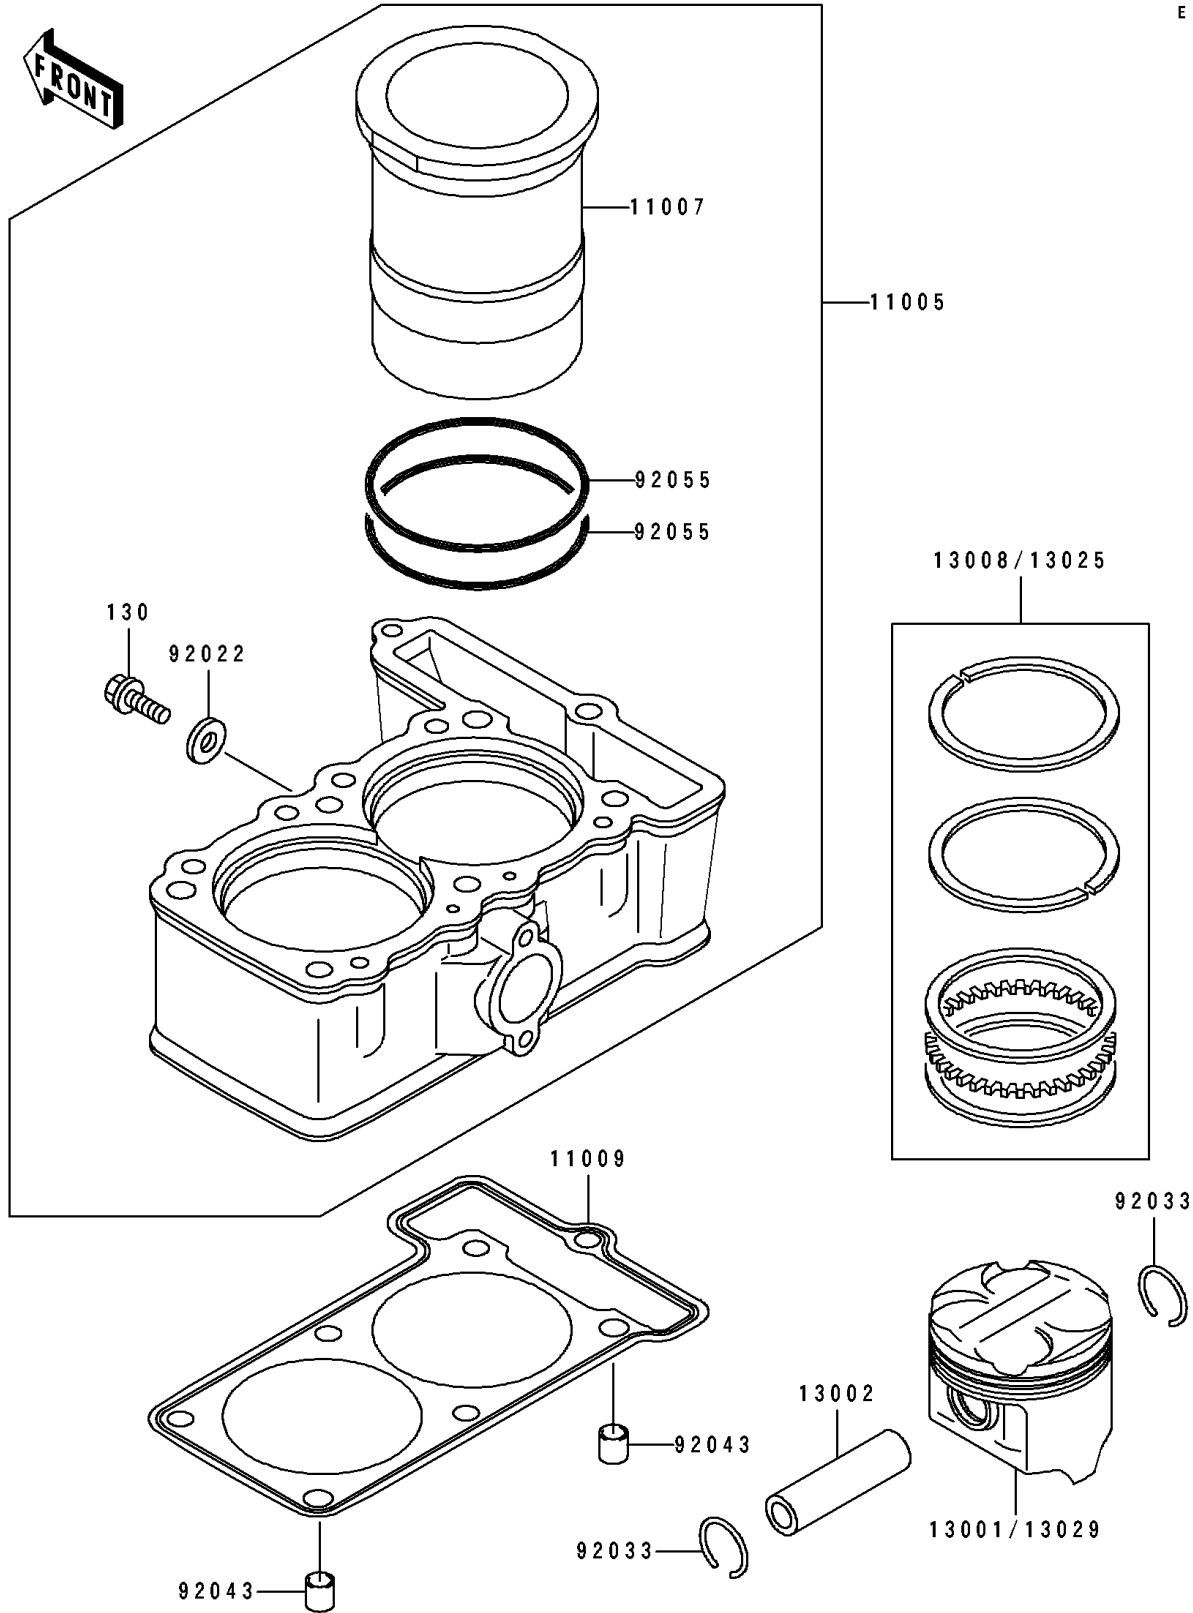

## 1992 Eliminator 250 PARTS DIAGRAM

Cylinder/Piston(s)

E1120

## 1992 Eliminator 250 PARTS LIST

Cylinder/Piston(s)

ITEM NAME	PART NUMBER	QUANTITY
CYLINDER-ENGINE (Ref # 11005)	11005-1623	1
LINER-CYLINDER (Ref # 11007)	11007-1111	1
GASKET,CYLINDER BASE (Ref # 11009)	11009-1572	1
PISTON-ENGINE,STD (Ref # 13001)	13001-1325	1
PIN-PISTON (Ref # 13002)	13002-1097	1
RING-SET-PISTON,STD (Ref # 13008)	13008-1157	1
RING-SET-PISTON L,O/S 0.50 (Ref # 13025)	13025-1120	1
PISTON-ENGINE L,O/S 0.50 (Ref # 13029)	13029-1201	1
WASHER,6.2X11X1 (Ref # 92022)	92022-304	1
RING-SNAP,PISTON PIN (Ref # 92033)	92033-1161	1
PIN,8.2X10X14 (Ref # 92043)	92043-1264	1
RING-O,68.2X2.4 (Ref # 92055)	92055-1338	1
BOLT-FLANGED,6X10,BLACK (Ref # 130)	130C0610	1