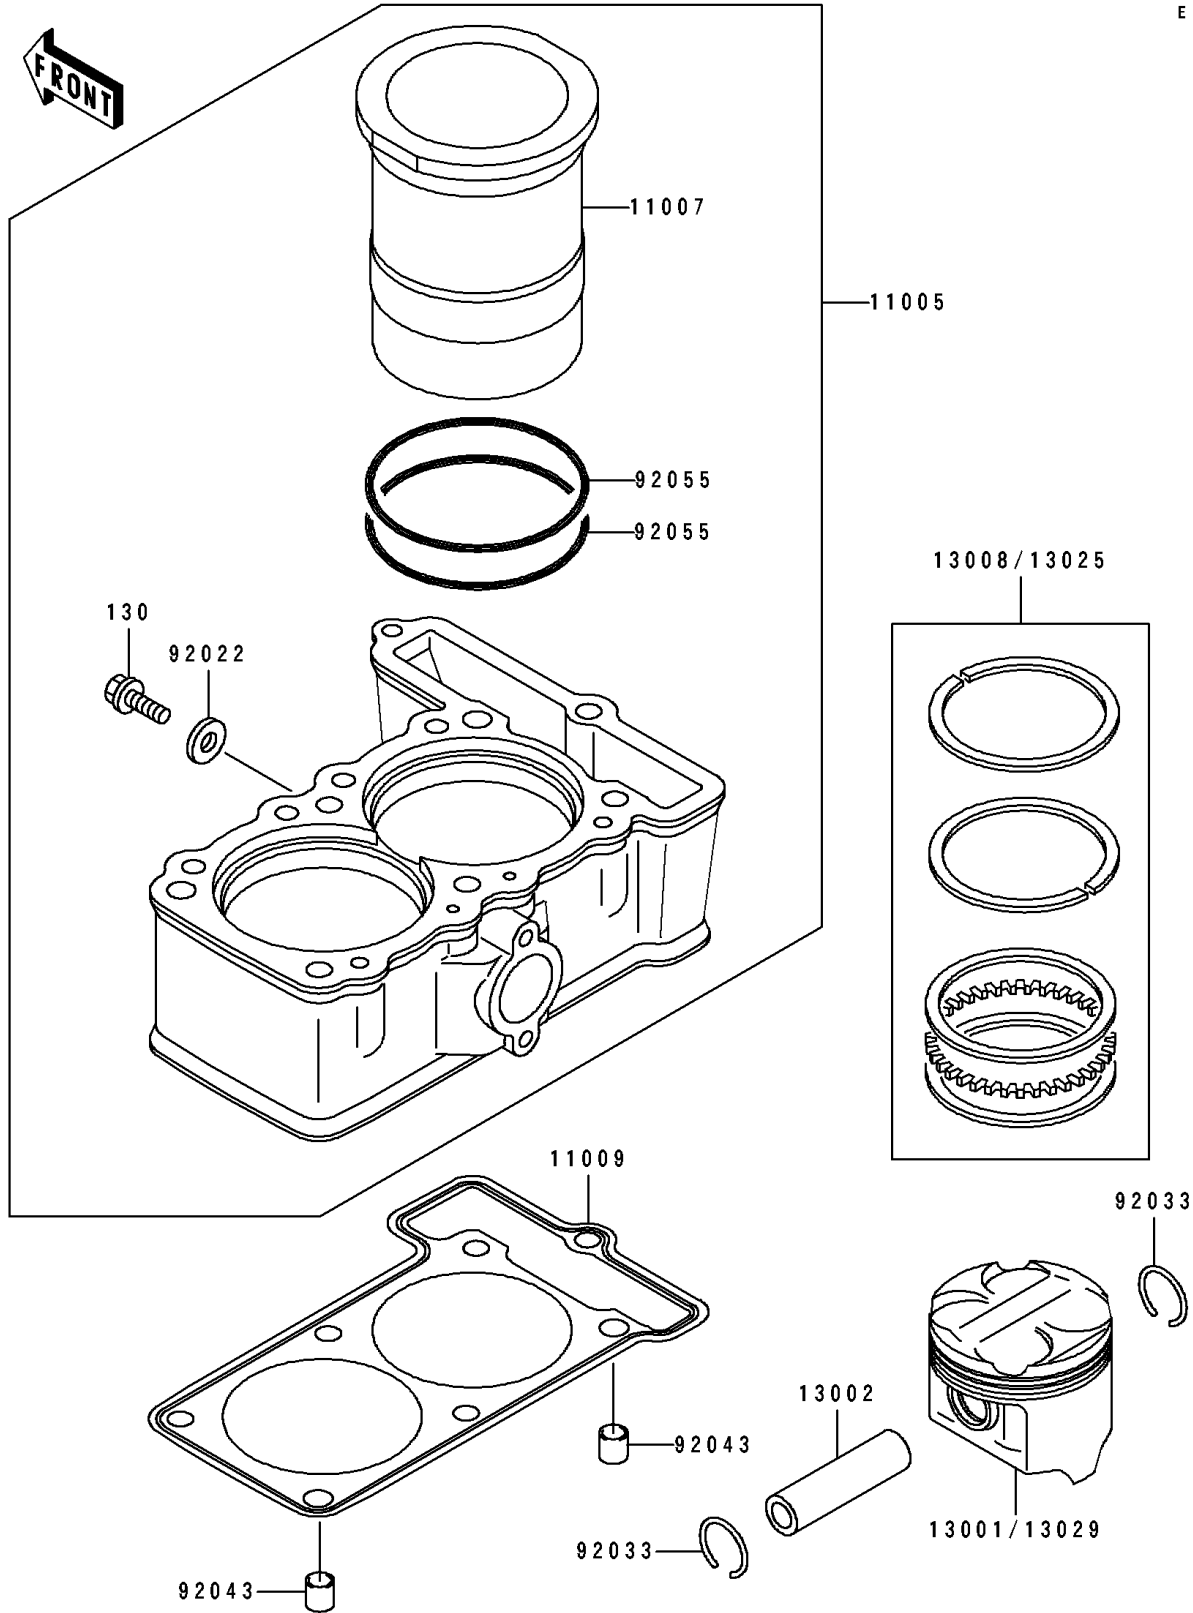

1992 Eliminator 250 PARTS DIAGRAM

Cylinder/Piston(s)

E1120

1992 Eliminator 250 PARTS LIST

Cylinder/Piston(s)

ITEM NAME	PART NUMBER	QUANTITY
CYLINDER-ENGINE (Ref # 11005)	11005-1623	1
LINER-CYLINDER (Ref # 11007)	11007-1111	2
GASKET,CYLINDER BASE (Ref # 11009)	11009-1572	1
PISTON-ENGINE,STD (Ref # 13001)	13001-1325	2
PIN-PISTON (Ref # 13002)	13002-1097	2
RING-SET-PISTON,STD (Ref # 13008)	13008-1157	2
RING-SET-PISTON L,O/S 0.50 (Ref # 13025)	13025-1120	2
PISTON-ENGINE L,O/S 0.50 (Ref # 13029)	13029-1201	2
WASHER,6.2X11X1 (Ref # 92022)	92022-304	1
RING-SNAP,PISTON PIN (Ref # 92033)	92033-1161	4
PIN,8.2X10X14 (Ref # 92043)	92043-1264	2
RING-O,68.2X2.4 (Ref # 92055)	92055-1338	4
BOLT-FLANGED,6X10,BLACK (Ref # 130)	130C0610	1