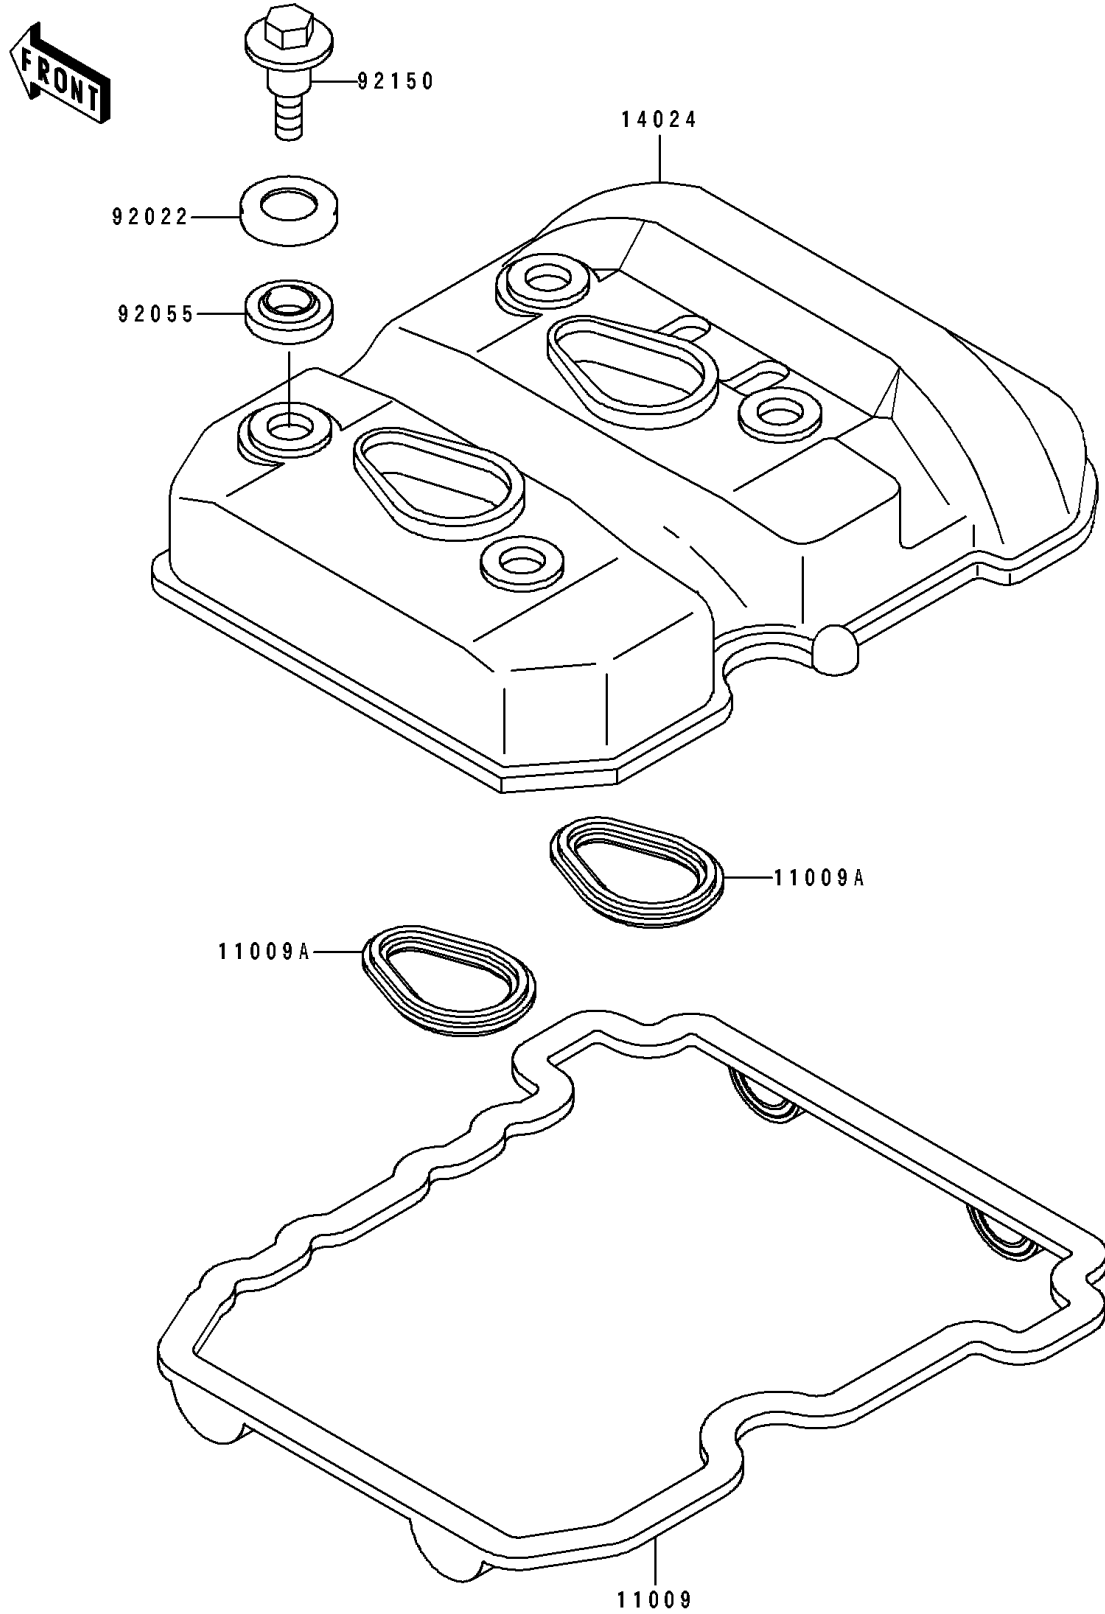

1992 Eliminator 250 PARTS DIAGRAM

Cylinder Head Cover

E1112

1992 Eliminator 250 PARTS LIST

Cylinder Head Cover

ITEM NAME	PART NUMBER	QUANTITY
GASKET,CYLINDER HEAD COVER (Ref # 11009)	11009-1574	1
GASKET (Ref # 11009A)	11009-1575	2
COVER,CYLINDER HEAD (Ref # 14024)	14024-1515	1
WASHER,HEAD COVER BOLT (Ref # 92022)	92022-1637	4
RING-O,HEAD COVER BOLT (Ref # 92055)	92055-1225	4
BOLT,HEAD COVER (Ref # 92150)	92150-1447	4