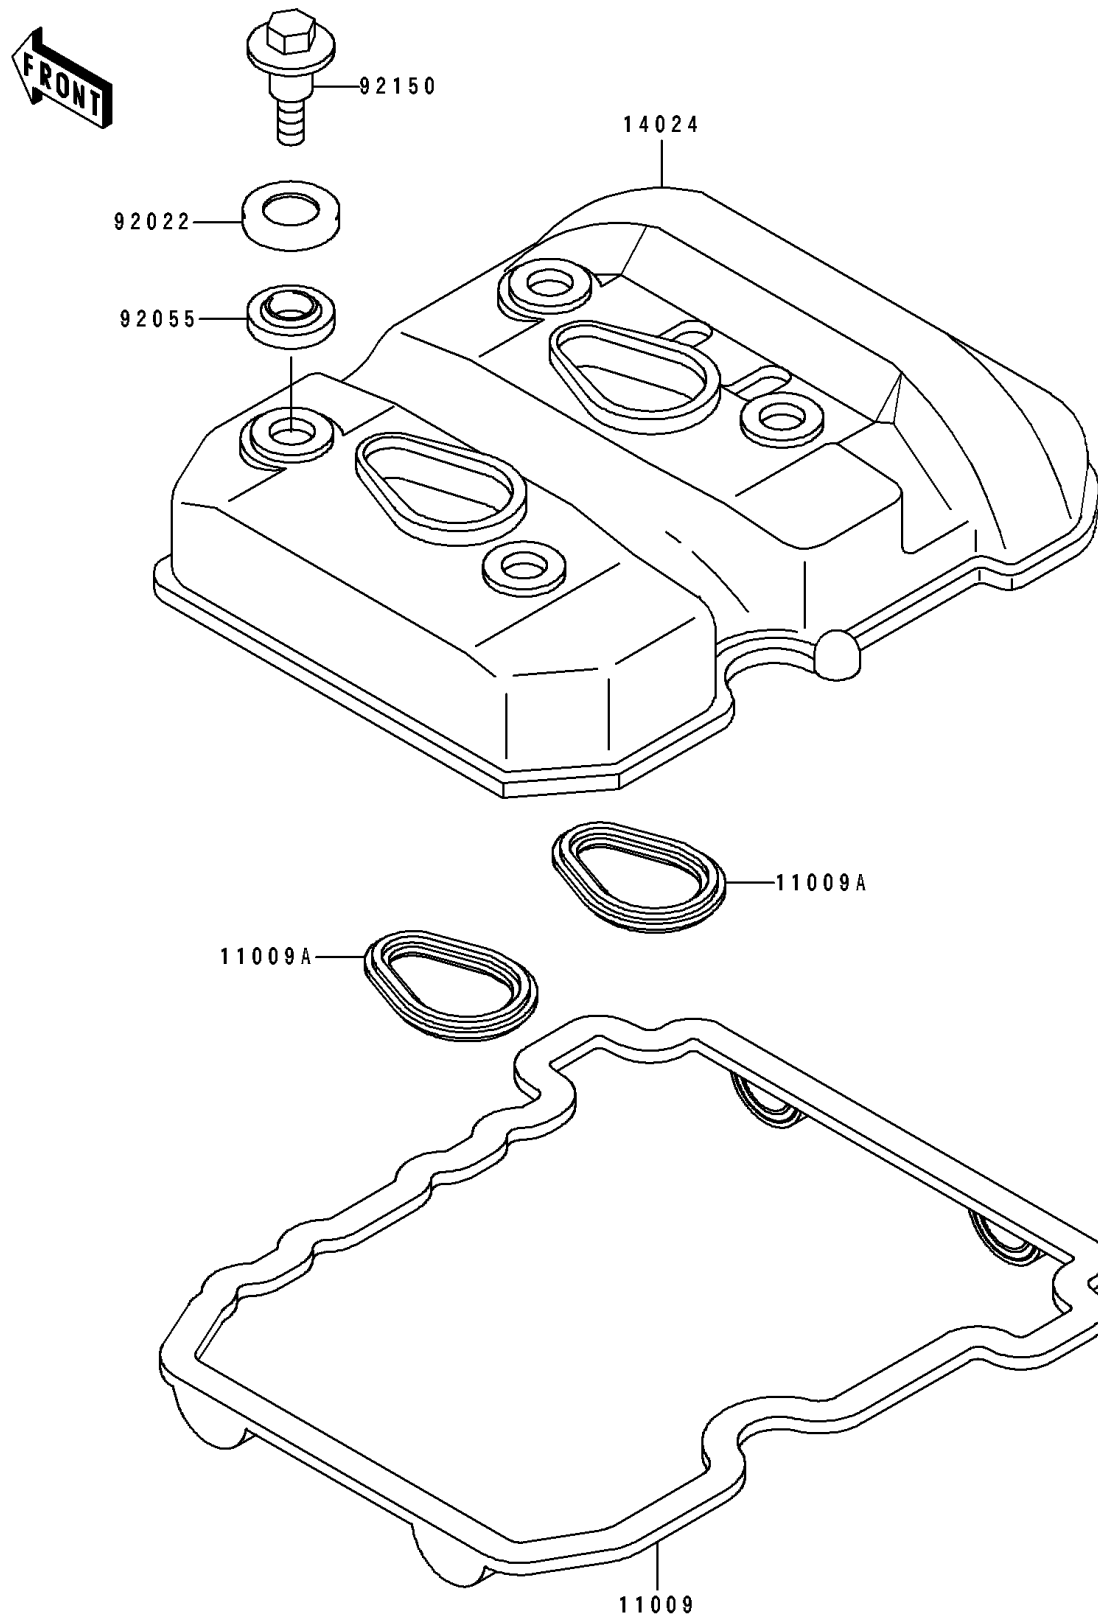

1992 Eliminator 250 PARTS DIAGRAM

Cylinder Head Cover

E1112

1992 Eliminator 250 PARTS LIST

Cylinder Head Cover

ITEM NAME	PART NUMBER	QUANTITY
GASKET,CYLINDER HEAD COVER (Ref # 11009)	11009-1574	1
GASKET (Ref # 11009A)	11009-1575	1
COVER,CYLINDER HEAD (Ref # 14024)	14024-1515	1
WASHER,HEAD COVER BOLT (Ref # 92022)	92022-1637	1
RING-O,HEAD COVER BOLT (Ref # 92055)	92055-1225	1
BOLT,HEAD COVER (Ref # 92150)	92150-1447	1