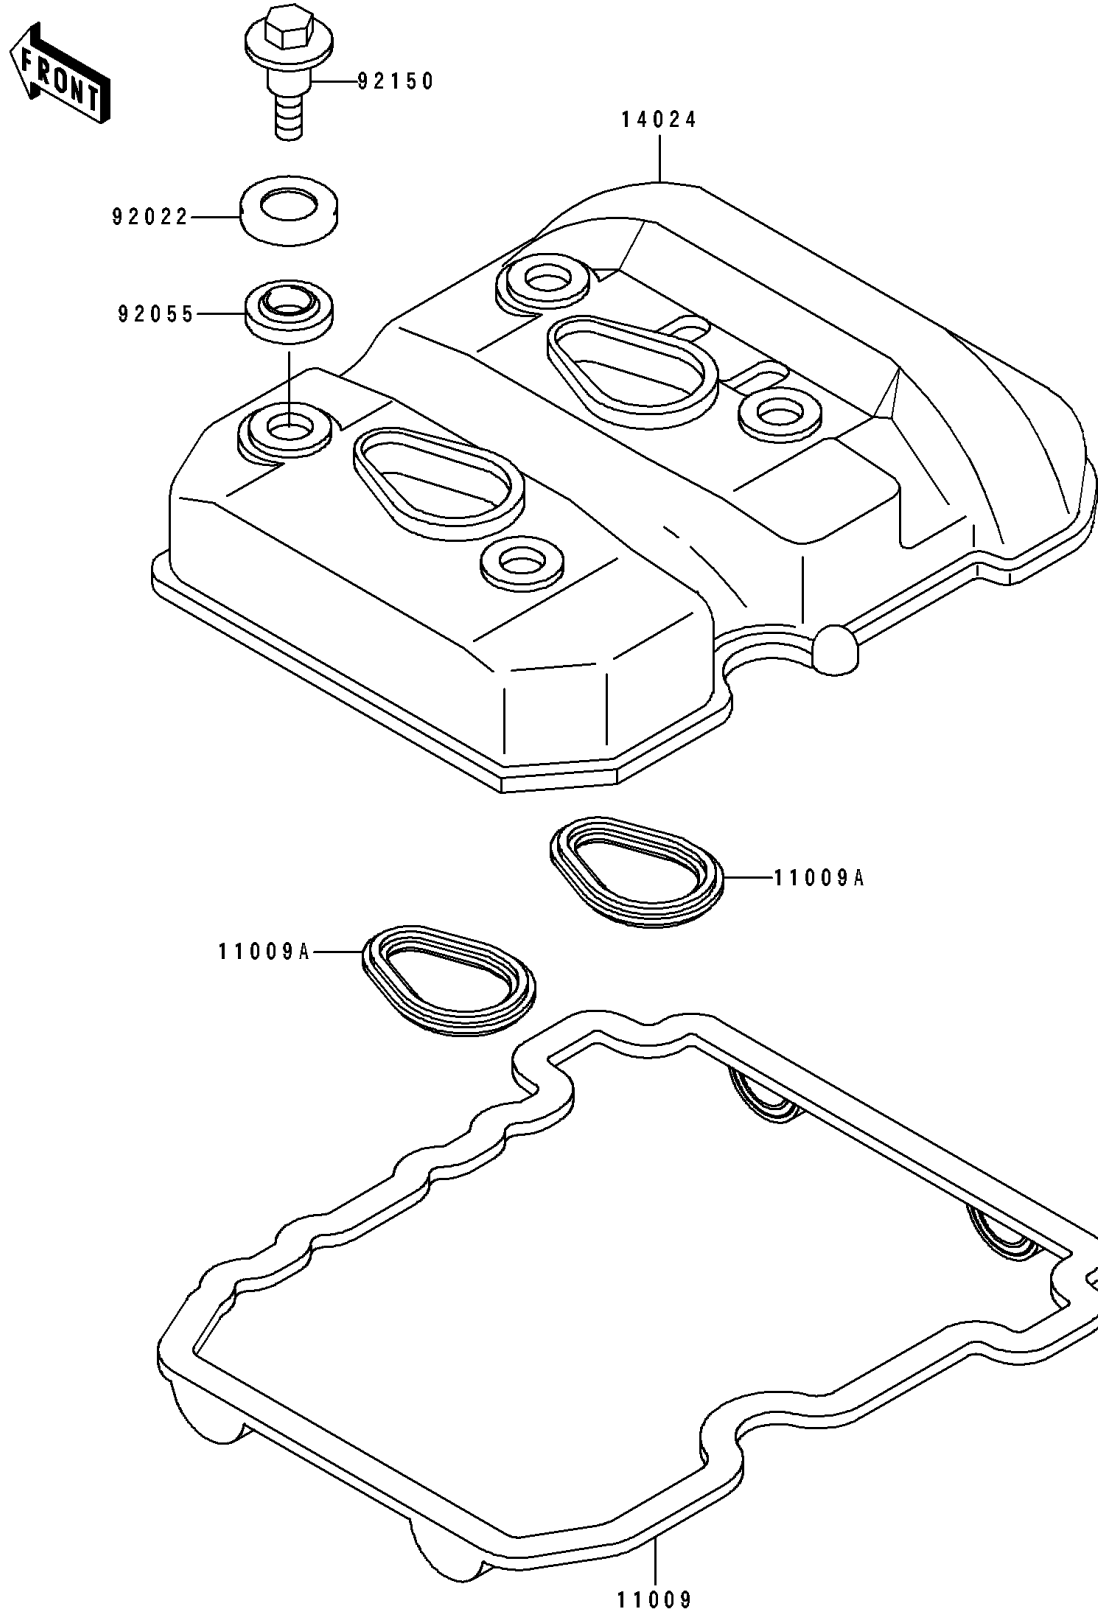

1992 Eliminator 250 PARTS DIAGRAM

Cylinder Head Cover

E1112

1992 Eliminator 250 PARTS LIST

Cylinder Head Cover

ITEM NAME	PART NUMBER	QUANTITY
GASKET,CYLINDER HEAD COVER (Ref # 11009)	11009-1574	1
GASKET (Ref # 11009A)	11009-1575	2
COVER,CYLINDER HEAD (Ref # 14024)	14024-1515	1
WASHER,HEAD COVER BOLT (Ref # 92022)	92022-1637	4
RING-O,HEAD COVER BOLT (Ref # 92055)	92055-1225	4
BOLT,HEAD COVER (Ref # 92150)	92150-1447	4