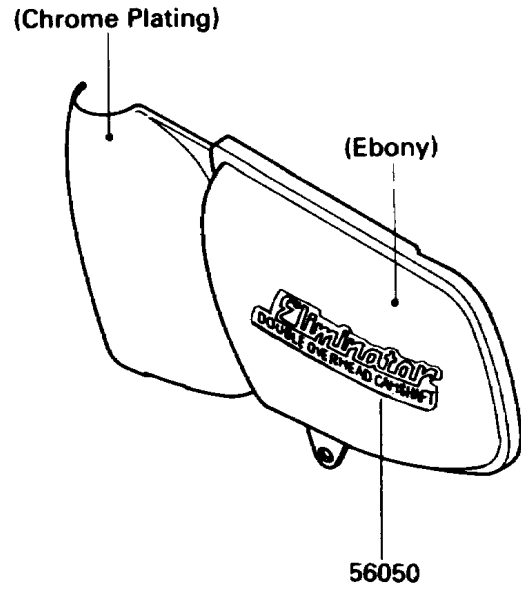

1988 Eliminator PARTS DIAGRAM

Decals

1988 Eliminator PARTS LIST

Decals

ITEM NAME	PART NUMBER	QUANTITY
EMBLEM,FUEL TANK,KAWASAKI (Ref # 56014)	56014-1193	2
PATTERN,FUEL TANK,LH (Ref # 56047)	56047-1599	1
PATTERN,FUEL TANK,RH (Ref # 56047A)	56047-1600	1
PATTERN,SEAT COVER (Ref # 56047B)	56047-1601	1
PATTERN,FRONT FENDER,FR (Ref # 56047C)	56047-1602	1
PATTERN,FRONT FENDER,RR (Ref # 56047D)	56047-1603	1
MARK,SIDE COVER,ELIMINATOR (Ref # 56050)	56050-1028	2