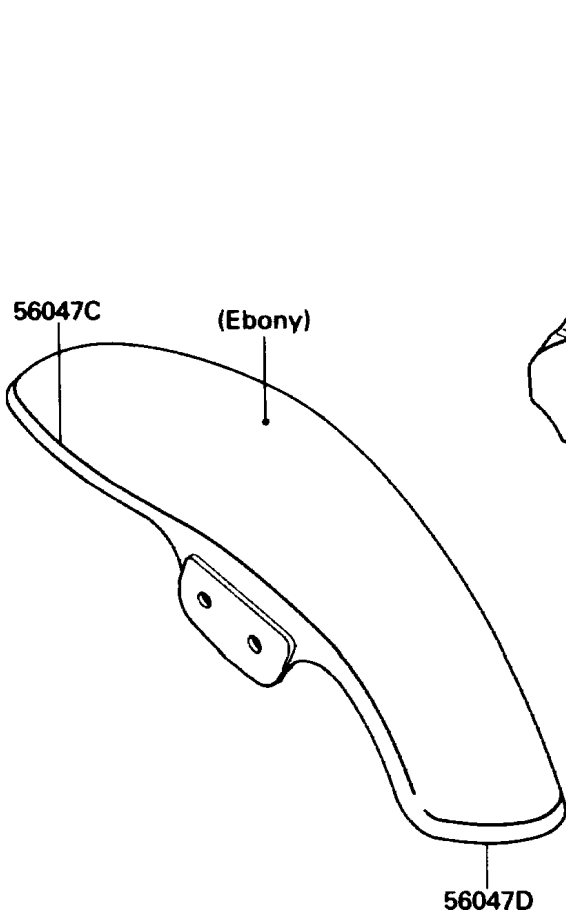

1988 Eliminator PARTS DIAGRAM

Decals

1988 Eliminator PARTS LIST

Decals

ITEM NAME	PART NUMBER	QUANTITY
EMBLEM,FUEL TANK,KAWASAKI (Ref # 56014)	56014-1193	2
PATTERN,FUEL TANK,LH (Ref # 56047)	56047-1599	1
PATTERN,FUEL TANK,RH (Ref # 56047A)	56047-1600	1
PATTERN,SEAT COVER (Ref # 56047B)	56047-1601	1
PATTERN,FRONT FENDER,FR (Ref # 56047C)	56047-1602	1
PATTERN,FRONT FENDER,RR (Ref # 56047D)	56047-1603	1
MARK,SIDE COVER,ELIMINATOR (Ref # 56050)	56050-1028	2