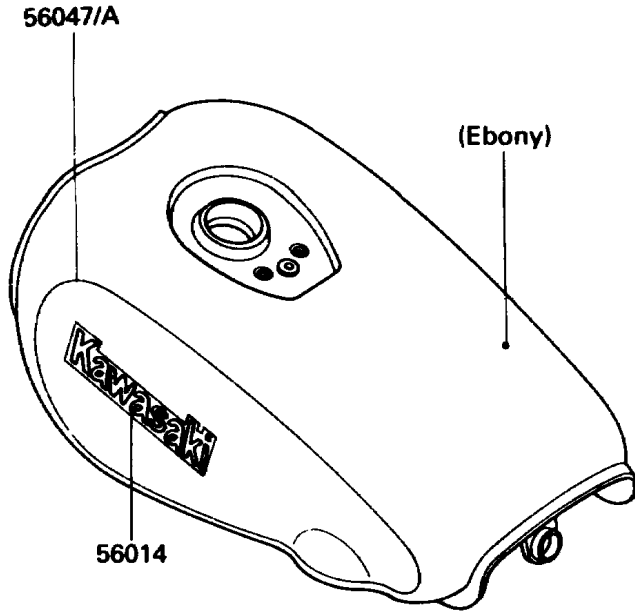

1988 Eliminator PARTS DIAGRAM

Decals

1988 Eliminator PARTS LIST

Decals

ITEM NAME	PART NUMBER	QUANTITY
EMBLEM,FUEL TANK,KAWASAKI (Ref # 56014)	56014-1193	2
PATTERN,FUEL TANK,LH (Ref # 56047)	56047-1599	1
PATTERN,FUEL TANK,RH (Ref # 56047A)	56047-1600	1
PATTERN,SEAT COVER (Ref # 56047B)	56047-1601	1
PATTERN,FRONT FENDER,FR (Ref # 56047C)	56047-1602	1
PATTERN,FRONT FENDER,RR (Ref # 56047D)	56047-1603	1
MARK,SIDE COVER,ELIMINATOR (Ref # 56050)	56050-1028	2