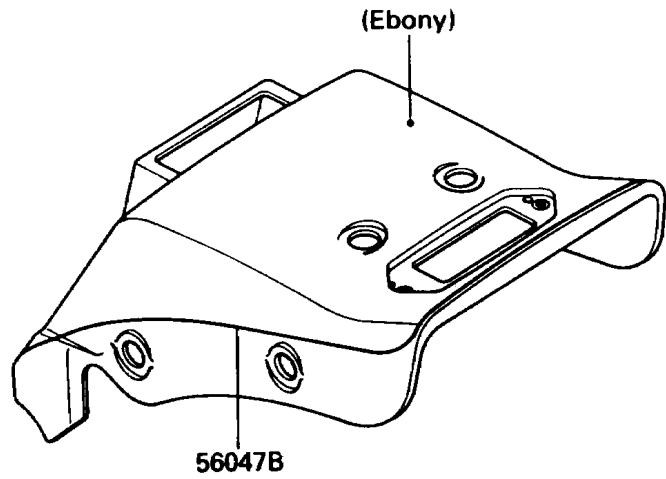

1988 Eliminator PARTS DIAGRAM

Decals

1988 Eliminator PARTS LIST

Decals

ITEM NAME	PART NUMBER	QUANTITY
EMBLEM,FUEL TANK,KAWASAKI (Ref # 56014)	56014-1193	2
PATTERN,FUEL TANK,LH (Ref # 56047)	56047-1599	1
PATTERN,FUEL TANK,RH (Ref # 56047A)	56047-1600	1
PATTERN,SEAT COVER (Ref # 56047B)	56047-1601	1
PATTERN,FRONT FENDER,FR (Ref # 56047C)	56047-1602	1
PATTERN,FRONT FENDER,RR (Ref # 56047D)	56047-1603	1
MARK,SIDE COVER,ELIMINATOR (Ref # 56050)	56050-1028	2