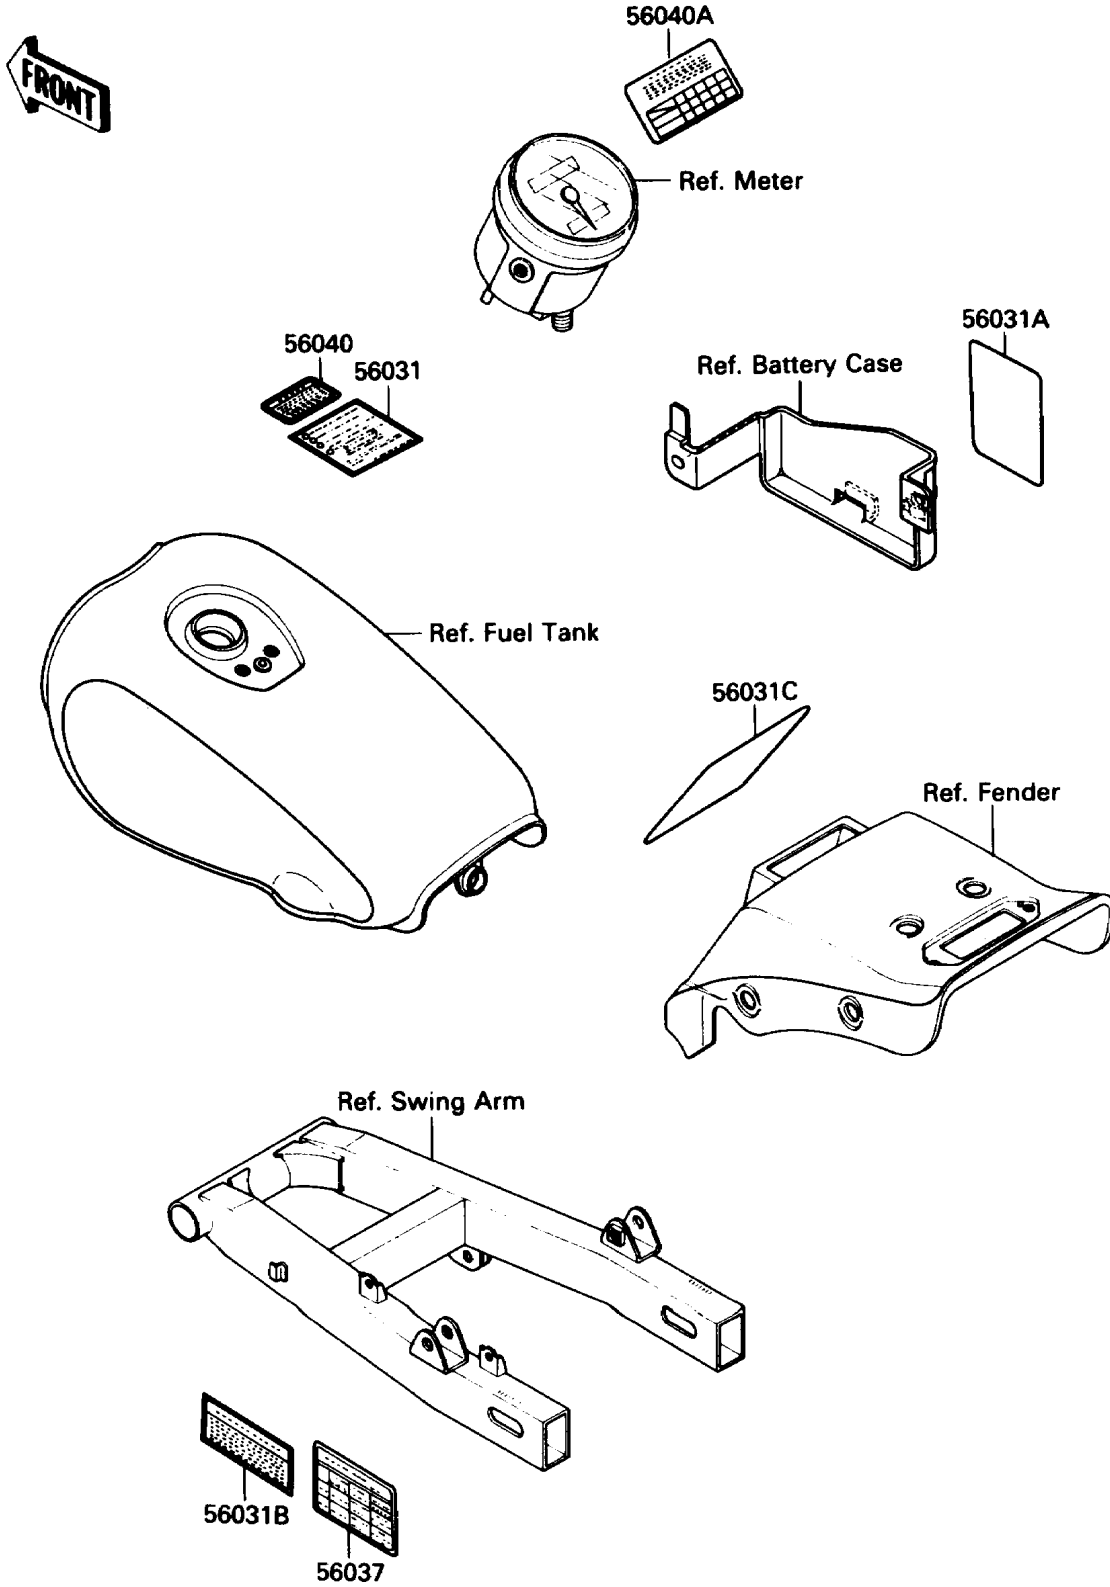

# 1989 Eliminator PARTS DIAGRAM

Labels

F2860-0596

# 1989 Eliminator PARTS LIST

## Labels

ITEM NAME	PART NUMBER	QUANTITY
LABEL-MANUAL,OIL&OIL FILTER (Ref # 56031)	56031-1451	1
LABEL-MANUAL,BATTERY VENT (Ref # 56031A)	56031-1564	1
LABEL-MANUAL,CHAIN INFO (Ref # 56031B)	56031-1565	1
LABEL-MANUAL,DAILY SAFETY (Ref # 56031C)	56031-1568	1
LABEL-SPECIFICATION,TIRE&LOAD (Ref # 56037)	56037-1386	1
LABEL-WARNING,EVAPO (Ref # 56040)	56040-1121	1
LABEL-WARNING,BREAK IN CAUTION (Ref # 56040A)	56040-1223	1