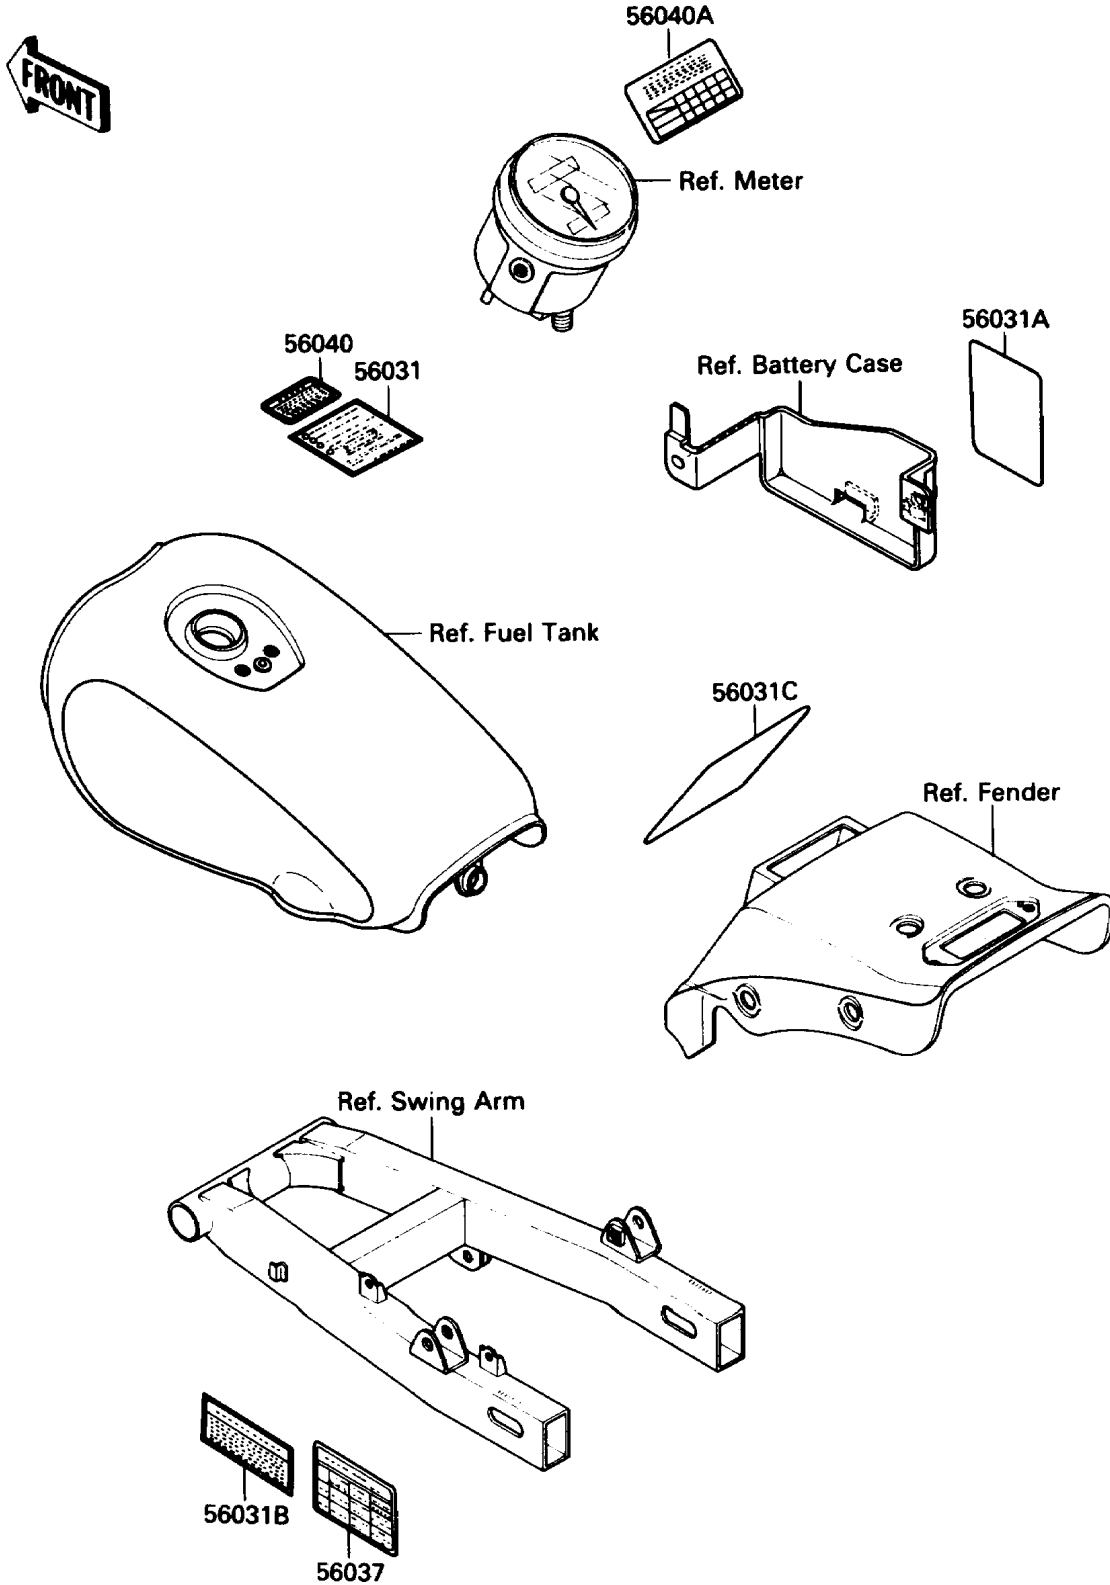

# 1988 Eliminator PARTS DIAGRAM

Labels

F2860-0596

# 1988 Eliminator PARTS LIST

## Labels

<b>ITEM NAME</b>	<b>PART NUMBER</b>	<b>QUANTITY</b>
LABEL-MANUAL,OIL&OIL FILTER (Ref # 56031)	56031-1451	1
LABEL-MANUAL,BATTERY VENT (Ref # 56031A)	56031-1564	1
LABEL-MANUAL,CHAIN INFO (Ref # 56031B)	56031-1565	1
LABEL-MANUAL,DAILY SAFETY (Ref # 56031C)	56031-1568	1
LABEL-SPECIFICATION,TIRE&LOAD (Ref # 56037)	56037-1386	1
LABEL-WARNING,EVAPO (Ref # 56040)	56040-1121	1
LABEL-WARNING,BREAK IN CAUTION (Ref # 56040A)	56040-1223	1