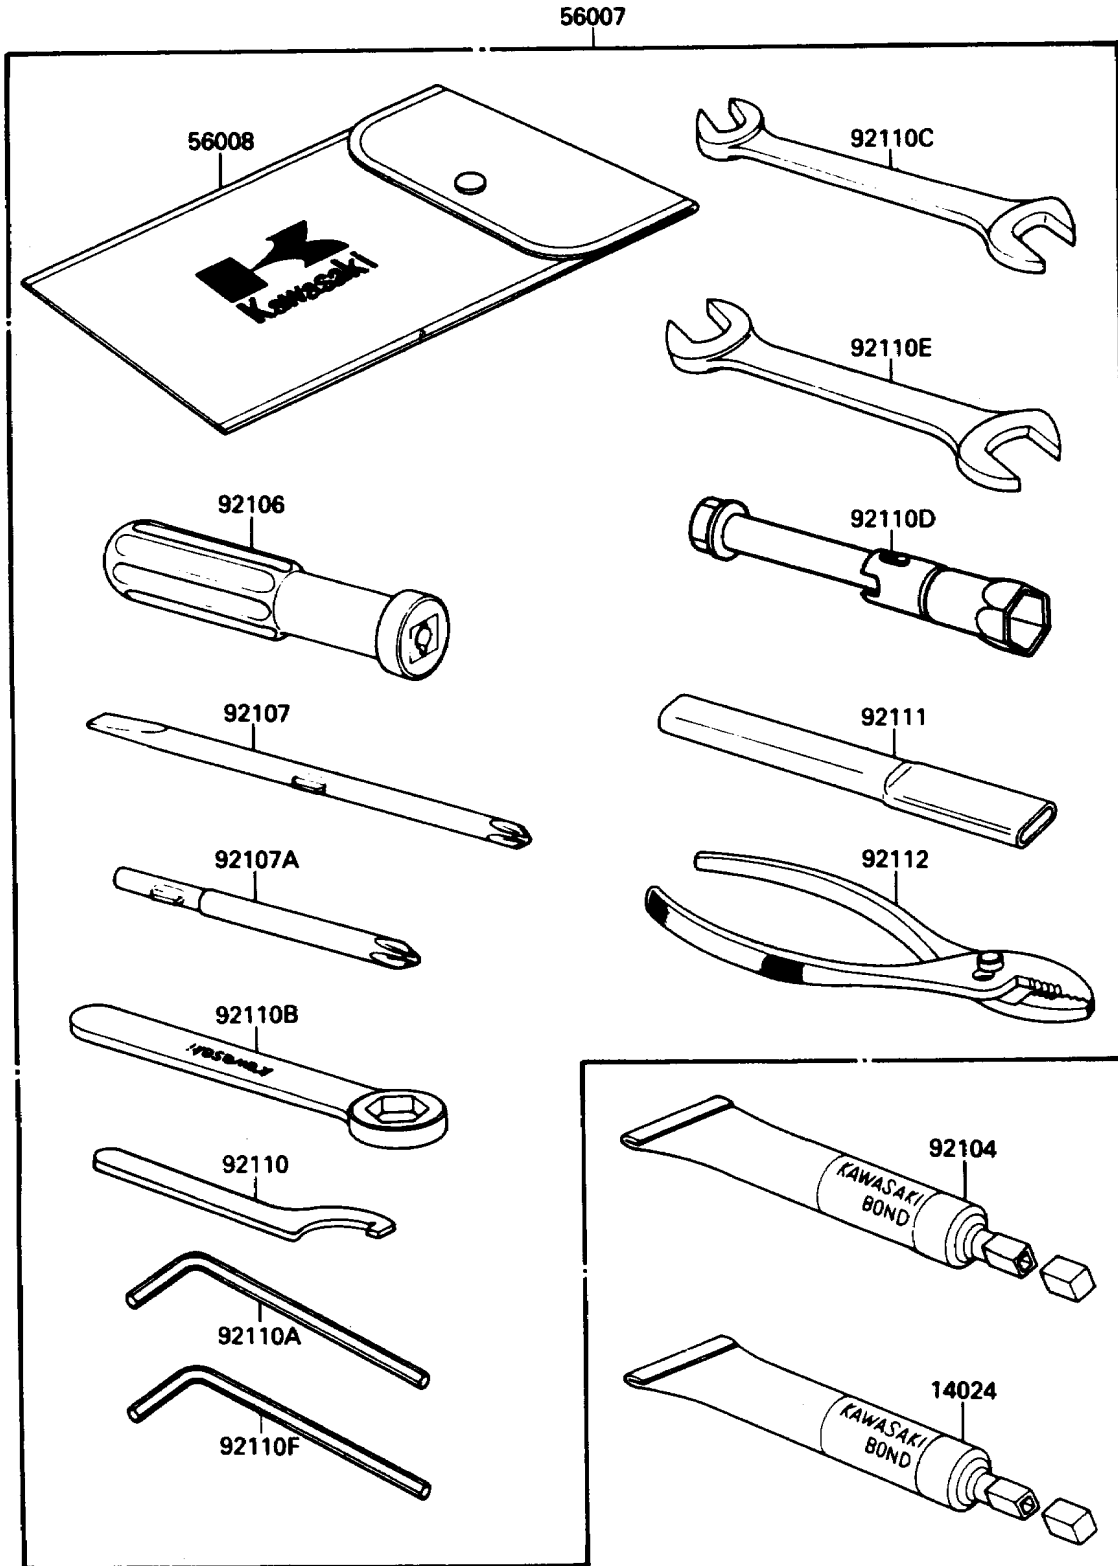

1988 Eliminator PARTS DIAGRAM

Owner's Tools

F2810-0237

1988 Eliminator PARTS LIST

Owner's Tools

| ITEM NAME | PART NUMBER | QUANTITY |
|----------------------------------------------|-------------|----------|
| THREE BOND TB1211,HT/RS,WHITE (Ref # 14024) | 56019-120 | 1 |
| TOOLKIT (Ref # 56007) | 56007-1261 | 1 |
| BAG,TOOL (Ref # 56008) | 56008-1019 | 1 |
| GASKET-LIQUID,TUBE,100G,SILVER (Ref # 92104) | 92104-002 | 1 |
| GRIP-SCREW DRIVER (Ref # 92106) | 92106-1001 | 1 |
| TOOL-DRIVER,#2PHILLIPS&SLOT (Ref # 92107) | 92107-003 | 1 |
| TOOL-DRIVER,#3PHILLIPS (Ref # 92107A) | 92107-005 | 1 |
| TOOL-WRENCH,HOOK,45MM (Ref # 92110) | 92110-1007 | 1 |
| TOOL-WRENCH,ALLEN,5MM (Ref # 92110A) | 92110-1015 | 1 |
| TOOL-WRENCH,BOX END,24MM (Ref # 92110B) | 92110-1025 | 1 |
| TOOL-WRENCH,OPEN END,10X12 (Ref # 92110C) | 92110-1117 | 1 |
| TOOL-WRENCH,BOX,16MM (Ref # 92110D) | 92110-1132 | 1 |
| TOOL-WRENCH,OPEN END,14X17 (Ref # 92110E) | 92126-003 | 1 |
| TOOL-WRENCH,ALLEN,6MM (Ref # 92110F) | 92127-003 | 1 |
| TOOL-BAR,BOX END WRENCH (Ref # 92111) | 92111-1051 | 1 |
| TOOL-PLIERS (Ref # 92112) | 92112-003 | 1 |