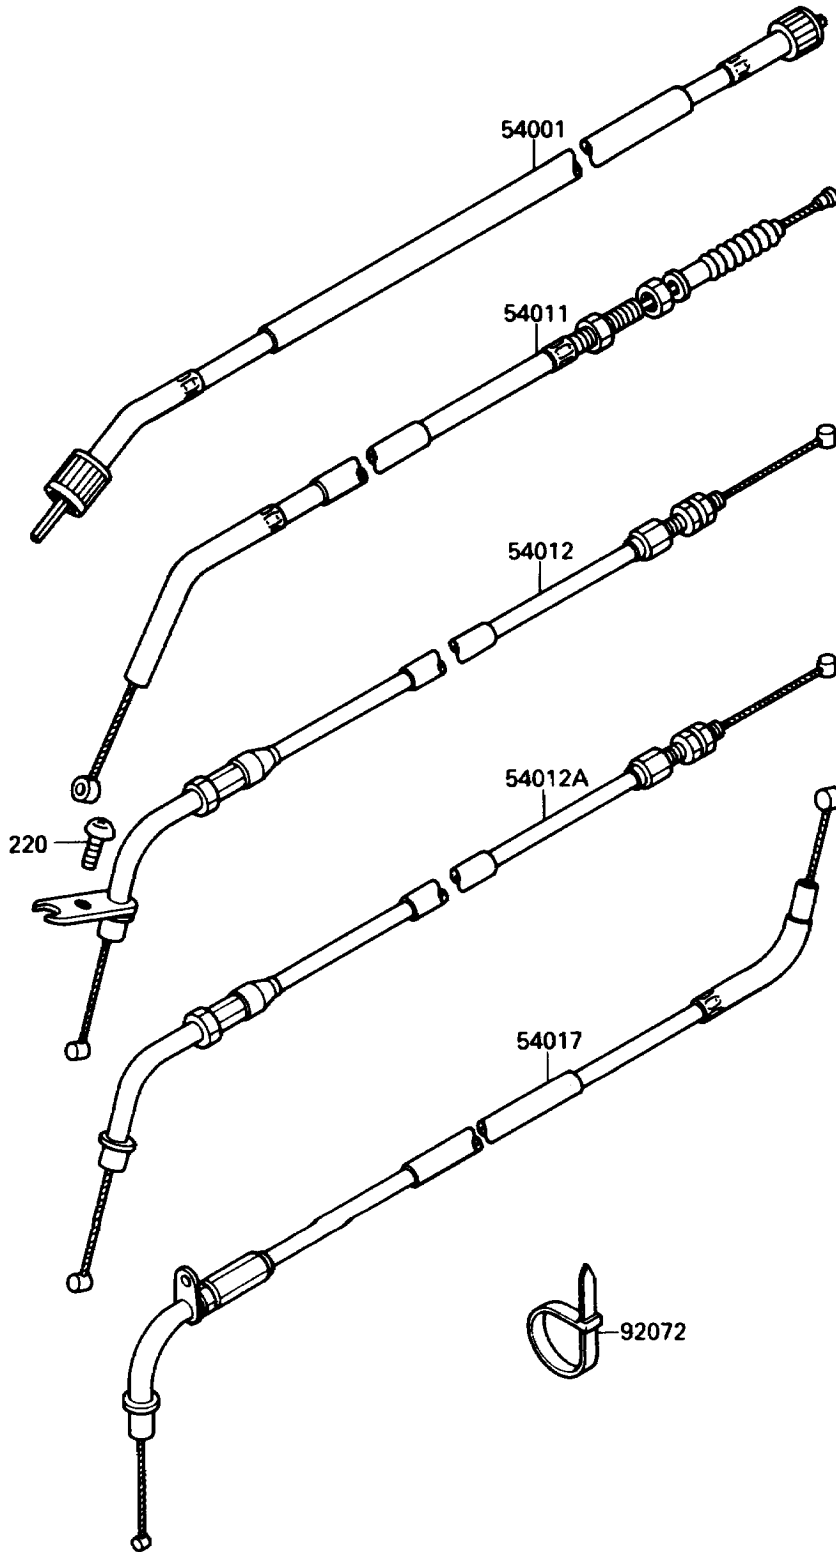

1988 Eliminator PARTS DIAGRAM

Cables

F2540-0280

1988 Eliminator PARTS LIST

Cables

| ITEM NAME | PART NUMBER | QUANTITY |
|---------------------------------------|-------------|----------|
| CABLE-SPEEDOMETER (Ref # 54001) | 54001-1129 | 1 |
| CABLE-CLUTCH (Ref # 54011) | 54011-1263 | 1 |
| CABLE-THROTTLE,OPENING (Ref # 54012) | 54012-1342 | 1 |
| CABLE-THROTTLE,CLOSING (Ref # 54012A) | 54012-1343 | 1 |
| CABLE-STARTER (Ref # 54017) | 54017-1096 | 1 |
| BAND,L=185 (Ref # 92072) | 92072-1195 | 1 |
| SCREW-PAN-CROS (Ref # 220) | 220C0514 | 1 |