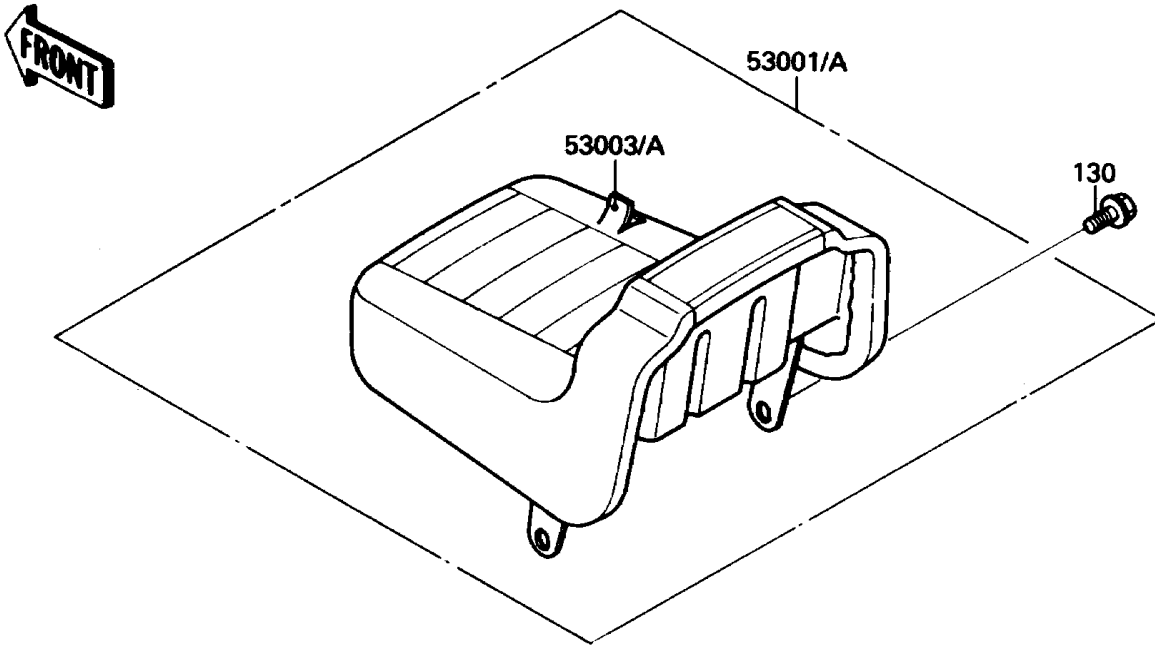

# 1988 Eliminator PARTS DIAGRAM

Seat

F2510-0344

# 1988 Eliminator PARTS LIST

## Seat

ITEM NAME	PART NUMBER	QUANTITY
SEAT-ASSY,FR (Ref # 53001)	53001-1534	1
LEATHER,FRONT SEAT (Ref # 53003)	53003-1199	1
BOLT-FLANGED (Ref # 130)	130D0814	2
BOLT-FLANGED-SMALL (Ref # 132)	132E0835	2