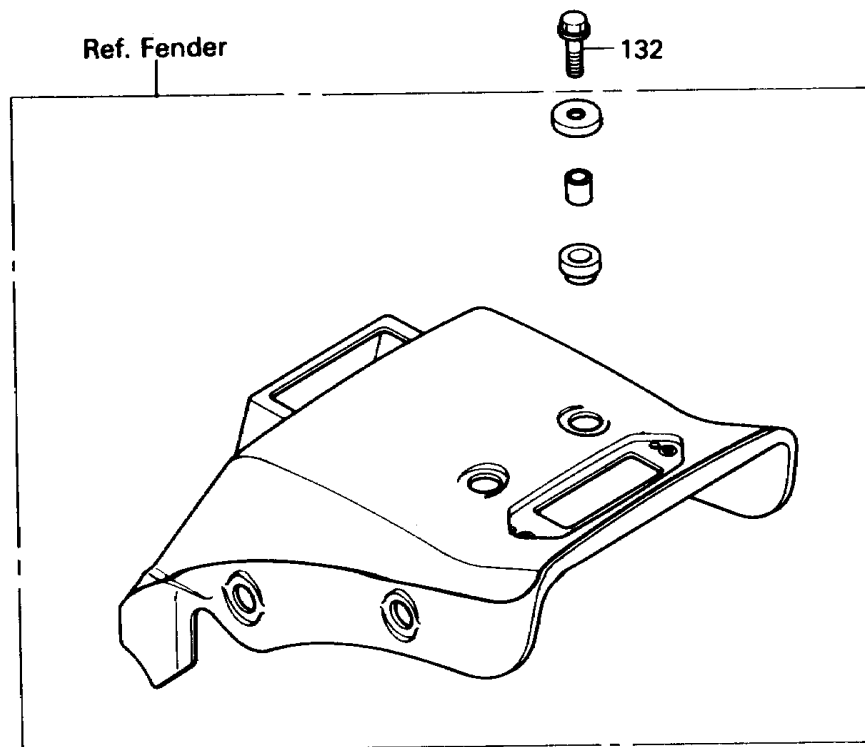

1988 Eliminator PARTS DIAGRAM

Seat

F2510-0344

1988 Eliminator PARTS LIST

Seat

ITEM NAME	PART NUMBER	QUANTITY
SEAT-ASSY,FR (Ref # 53001)	53001-1534	1
LEATHER,FRONT SEAT (Ref # 53003)	53003-1199	1
BOLT-FLANGED (Ref # 130)	130D0814	2
BOLT-FLANGED-SMALL (Ref # 132)	132E0835	2