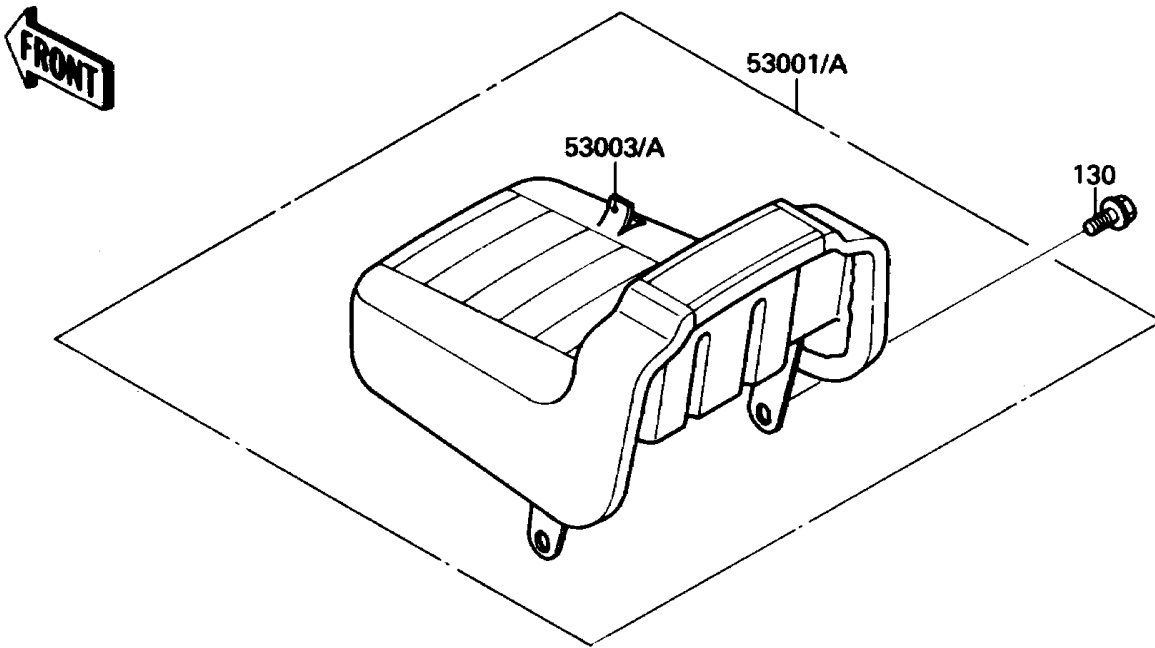

1988 Eliminator PARTS DIAGRAM

Seat

F2510-0344

1988 Eliminator PARTS LIST

Seat

ITEM NAME	PART NUMBER	QUANTITY
SEAT-ASSY,FR (Ref # 53001)	53001-1534	1
LEATHER,FRONT SEAT (Ref # 53003)	53003-1199	1
BOLT-FLANGED (Ref # 130)	130D0814	2
BOLT-FLANGED-SMALL (Ref # 132)	132E0835	2