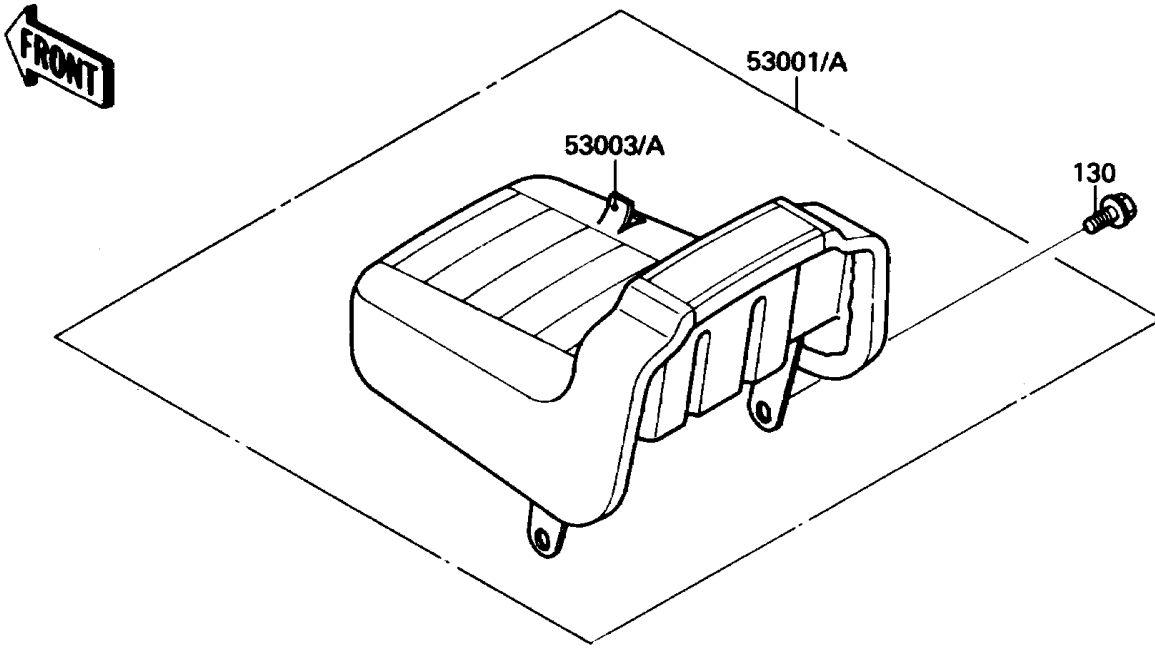

1988 Eliminator PARTS DIAGRAM

Seat

F2510-0344

1988 Eliminator PARTS LIST

Seat

ITEM NAME	PART NUMBER	QUANTITY
SEAT-ASSY,FR (Ref # 53001)	53001-1534	1
LEATHER,FRONT SEAT (Ref # 53003)	53003-1199	1
BOLT-FLANGED (Ref # 130)	130D0814	2
BOLT-FLANGED-SMALL (Ref # 132)	132E0835	2