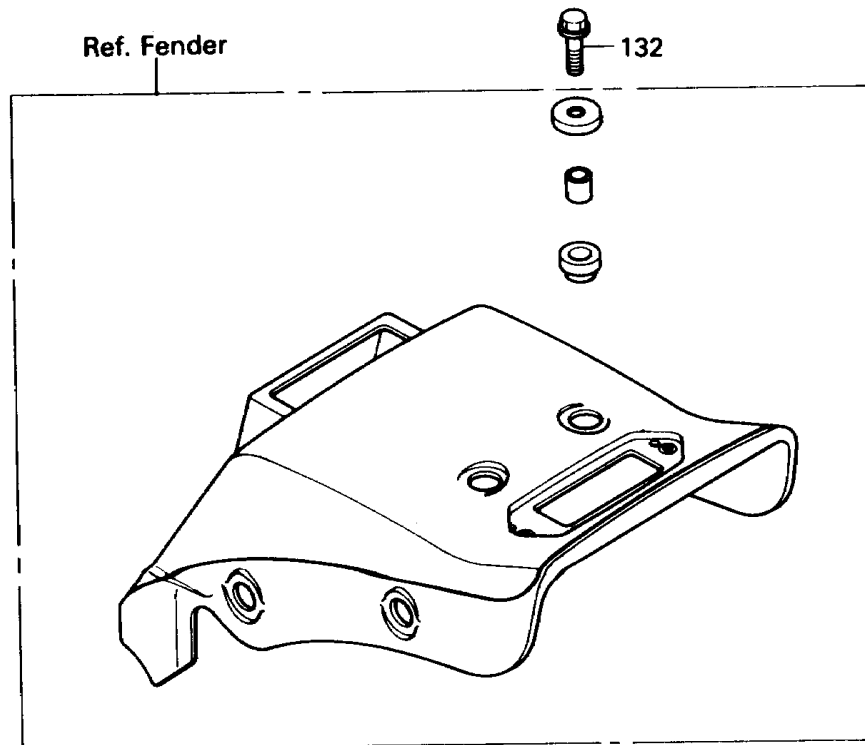

# 1988 Eliminator PARTS DIAGRAM

Seat

F2510-0344

# 1988 Eliminator PARTS LIST

## Seat

ITEM NAME	PART NUMBER	QUANTITY
SEAT-ASSY,FR (Ref # 53001)	53001-1534	1
LEATHER,FRONT SEAT (Ref # 53003)	53003-1199	1
BOLT-FLANGED (Ref # 130)	130D0814	2
BOLT-FLANGED-SMALL (Ref # 132)	132E0835	2