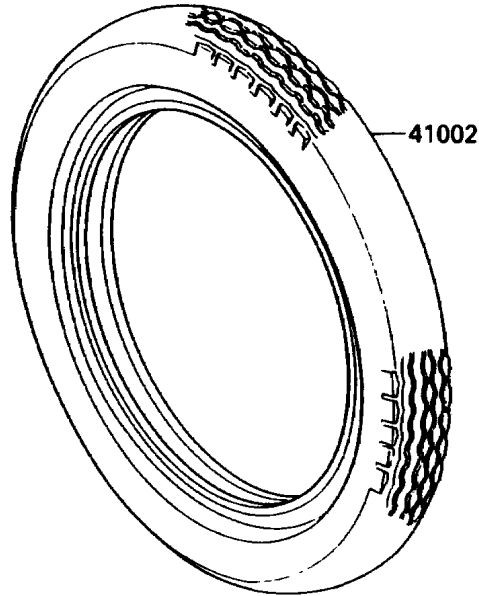

1988 Eliminator PARTS DIAGRAM

Tires

F2210-0146

1988 Eliminator PARTS LIST

Tires

ITEM NAME	PART NUMBER	QUANTITY
VALVE,TIRE (Ref # 16126)	16126-1140	2
TIRE,FR,100/90-17 55S,F17(D) (Ref # 41002)	41002-1656	1
TIRE,RR,140/90-15 70S,K425G(D) (Ref # 41002A)	41002-1657	1
BALANCER-WHEEL,10G,SILVER (Ref # 41075)	41075-1014	AR
BALANCER-WHEEL,20G,SILVER (Ref # 41075A)	41075-1015	AR
BALANCER-WHEEL,30G,SILVER (Ref # 41075B)	41075-1016	AR