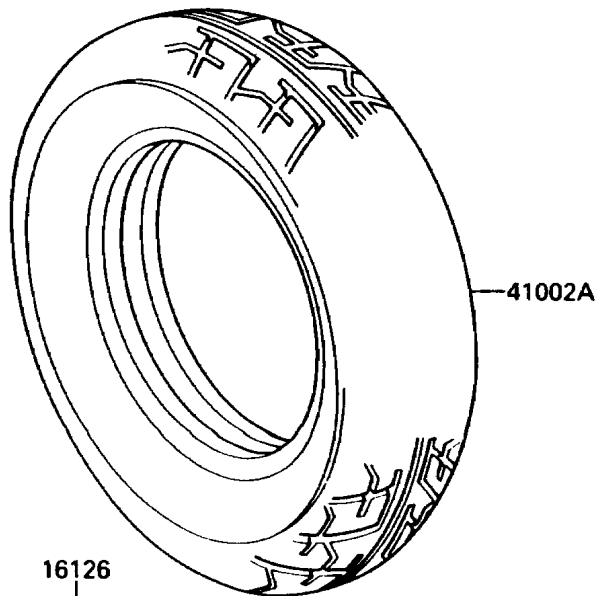

1988 Eliminator PARTS DIAGRAM

Tires

F2210-0146

1988 Eliminator PARTS LIST

Tires

ITEM NAME	PART NUMBER	QUANTITY
VALVE,TIRE (Ref # 16126)	16126-1140	2
TIRE,FR,100/90-17 55S,F17(D) (Ref # 41002)	41002-1656	1
TIRE,RR,140/90-15 70S,K425G(D) (Ref # 41002A)	41002-1657	1
BALANCER-WHEEL,10G,SILVER (Ref # 41075)	41075-1014	AR
BALANCER-WHEEL,20G,SILVER (Ref # 41075A)	41075-1015	AR
BALANCER-WHEEL,30G,SILVER (Ref # 41075B)	41075-1016	AR