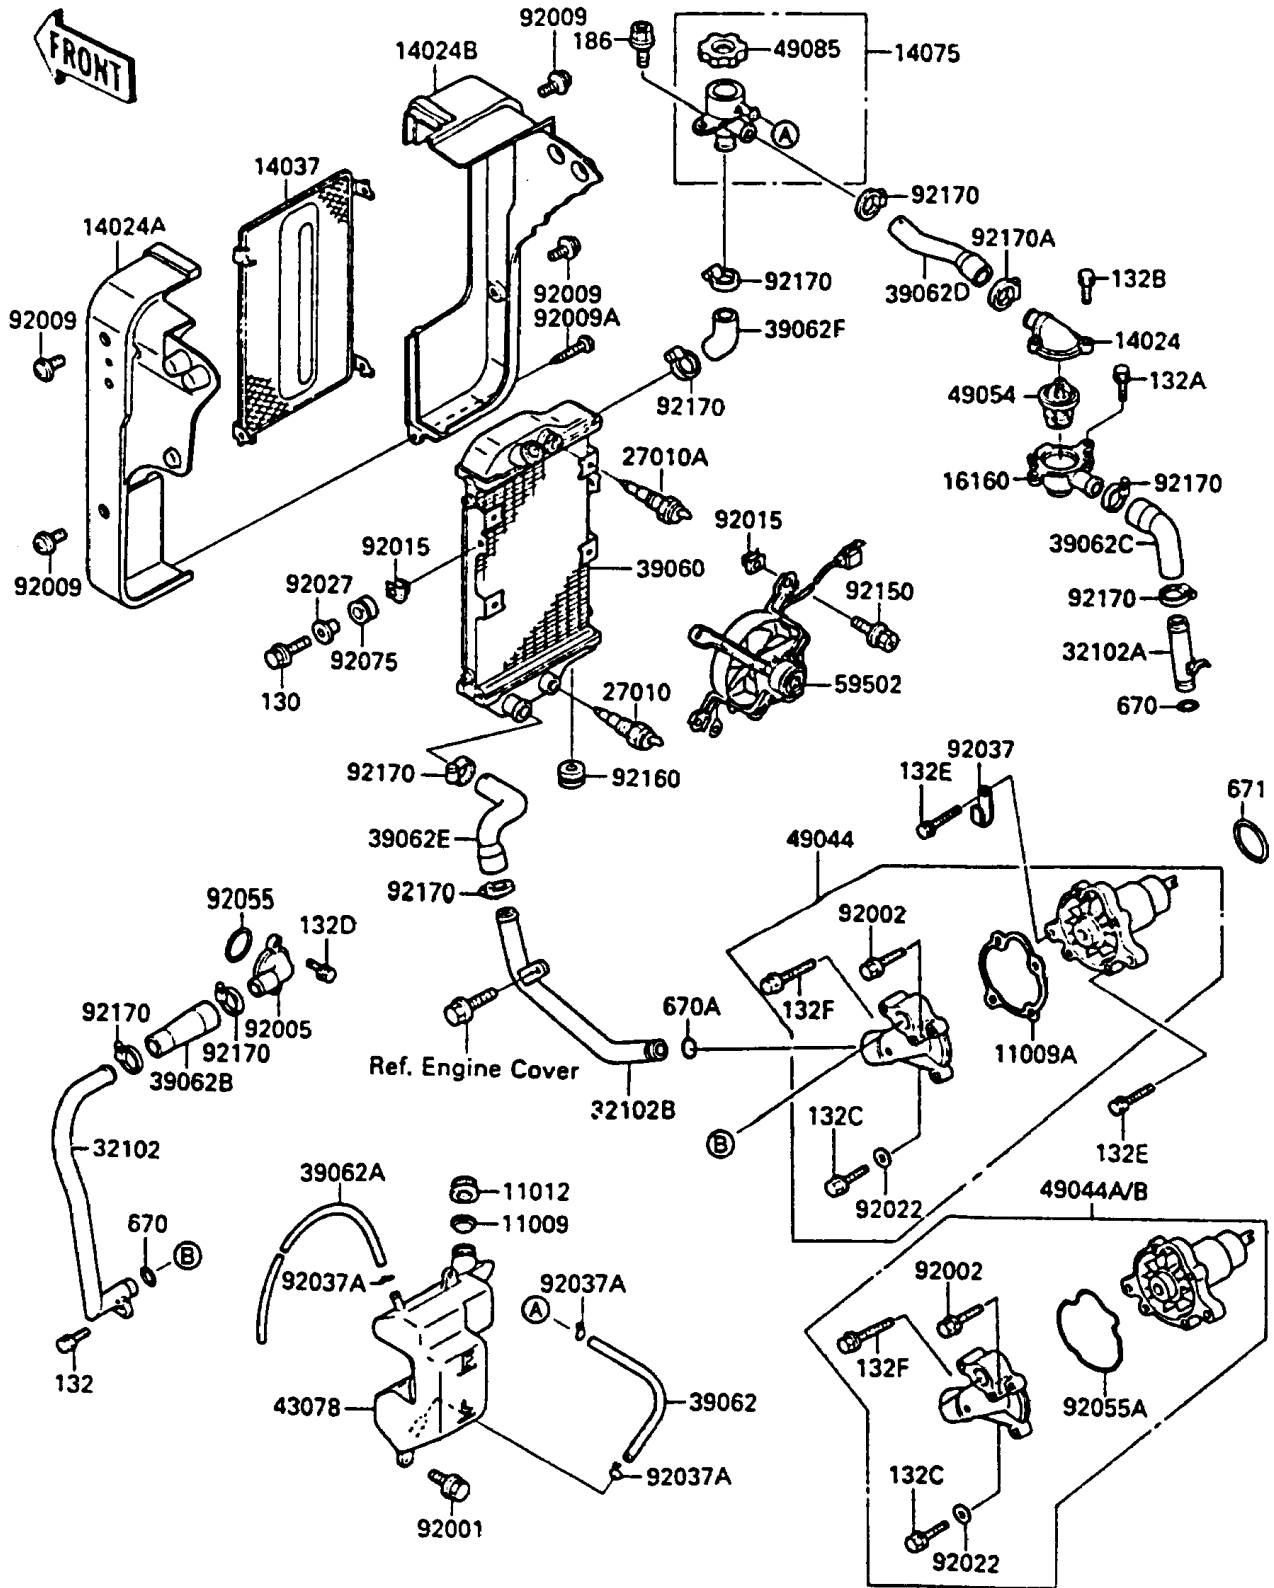

1988 Eliminator PARTS DIAGRAM

Radiator

E3032-0061