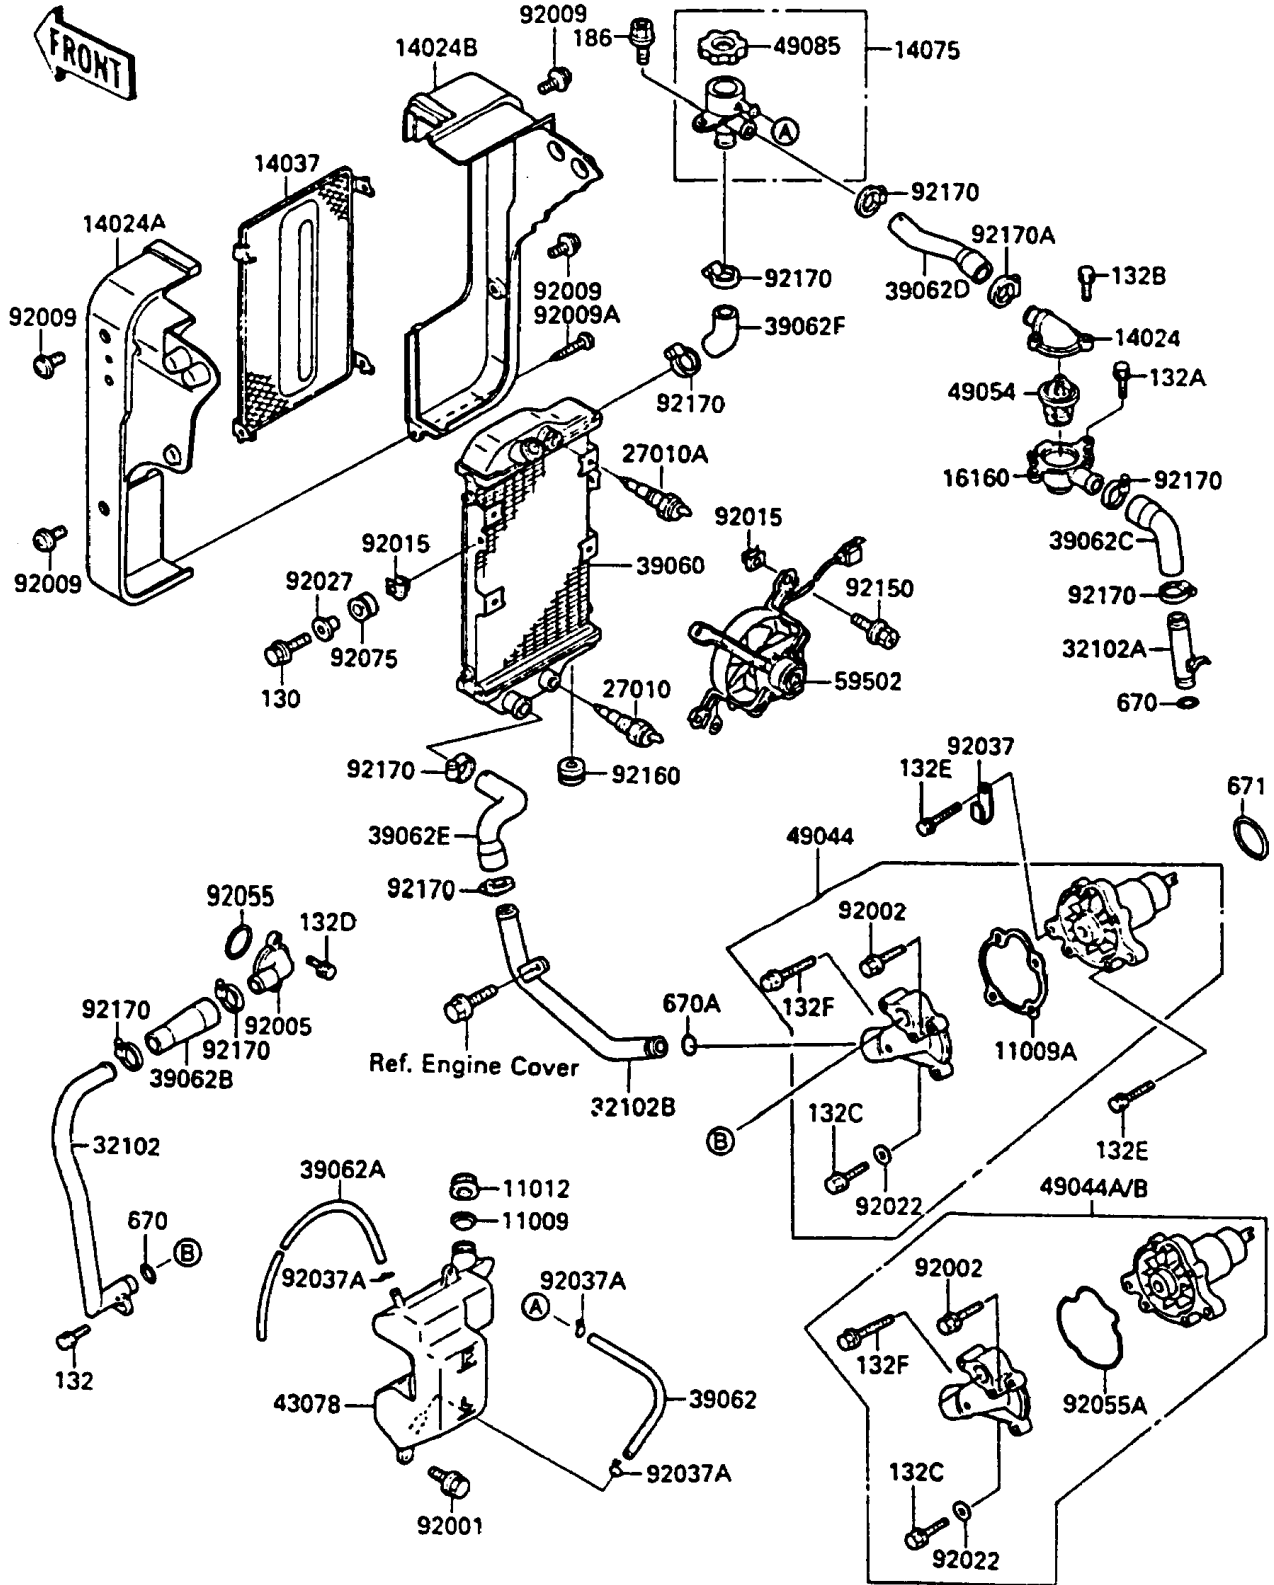

1988 Eliminator PARTS DIAGRAM

Radiator

E3032-0061