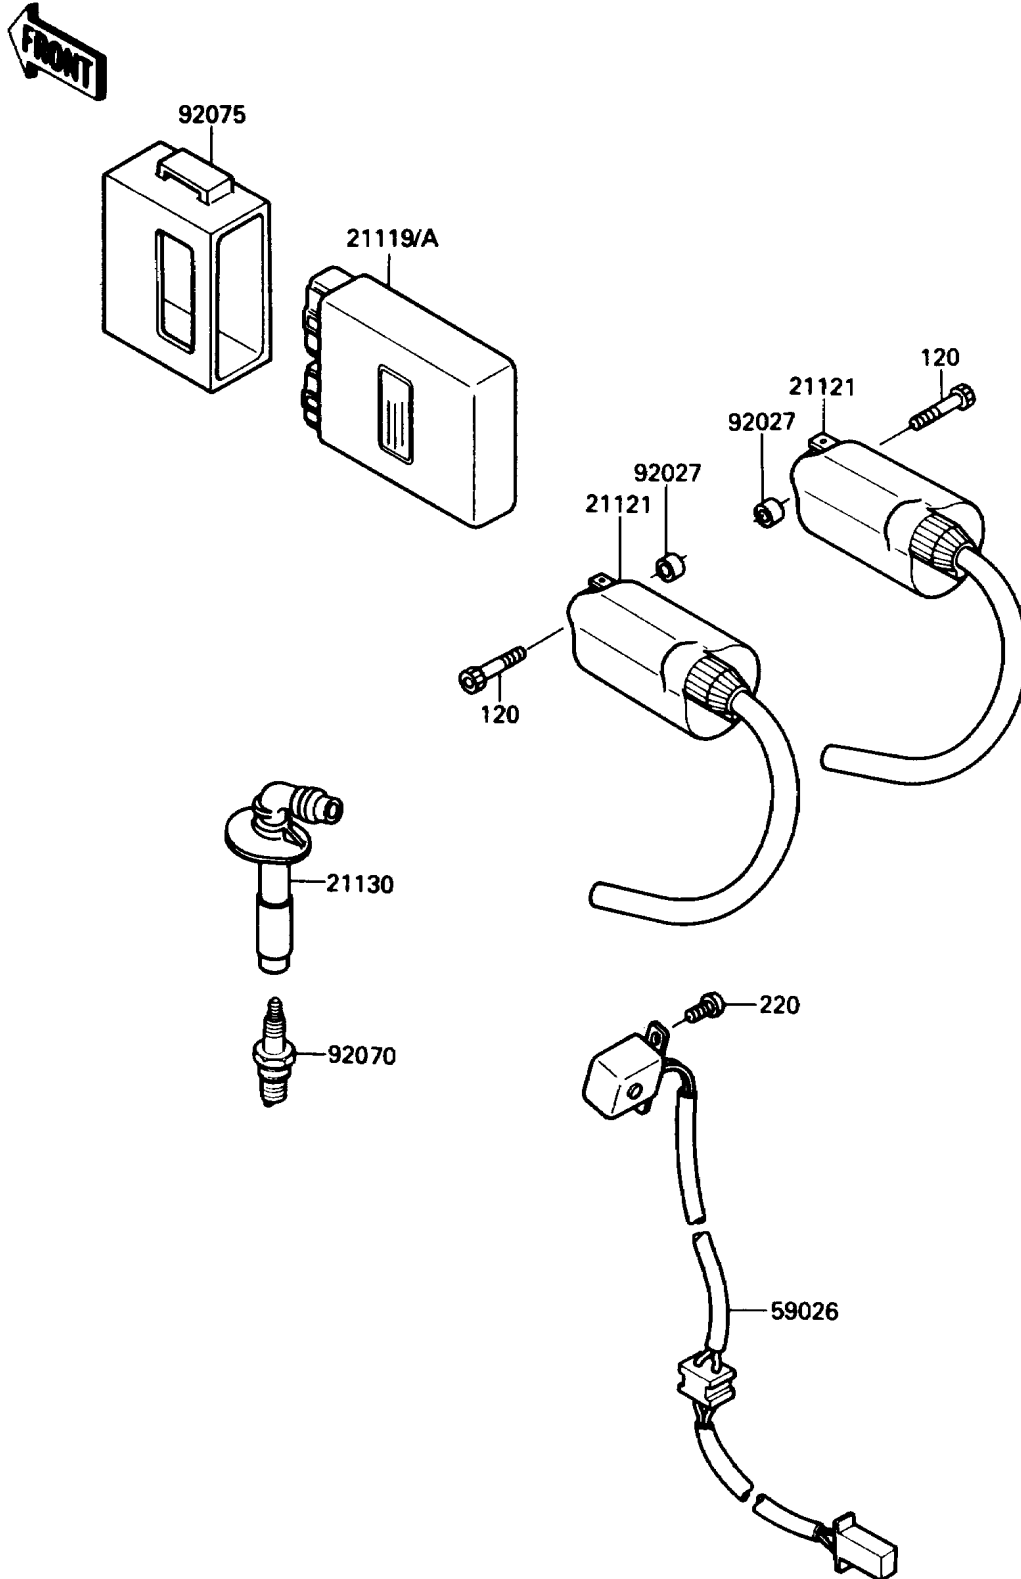

# 1988 Eliminator PARTS DIAGRAM

Ignition System

E1830-0267

# 1988 Eliminator PARTS LIST

## Ignition System

ITEM NAME	PART NUMBER	QUANTITY
IGNITER (Ref # 21119)	21119-1229	1
IGNITER (Ref # 21119A)	21119-1233	1
COIL-IGNITION (Ref # 21121)	21121-1163	2
CAP-SPARK PLUG (Ref # 21130)	21130-1056	2
COIL-PULSING (Ref # 59026)	59026-1086	1
COLLAR,6.8X10X6 (Ref # 92027)	92027-103	4
PLUG-SPARK,C8HA(NGK) (Ref # 92070)	92070-1131	2
DAMPER,IGNITER (Ref # 92075)	92075-1928	1
BOLT-SOCKET,6X25 (Ref # 120)	120P0625	4
SCREW-PAN-CROS (Ref # 220)	220B0510	2