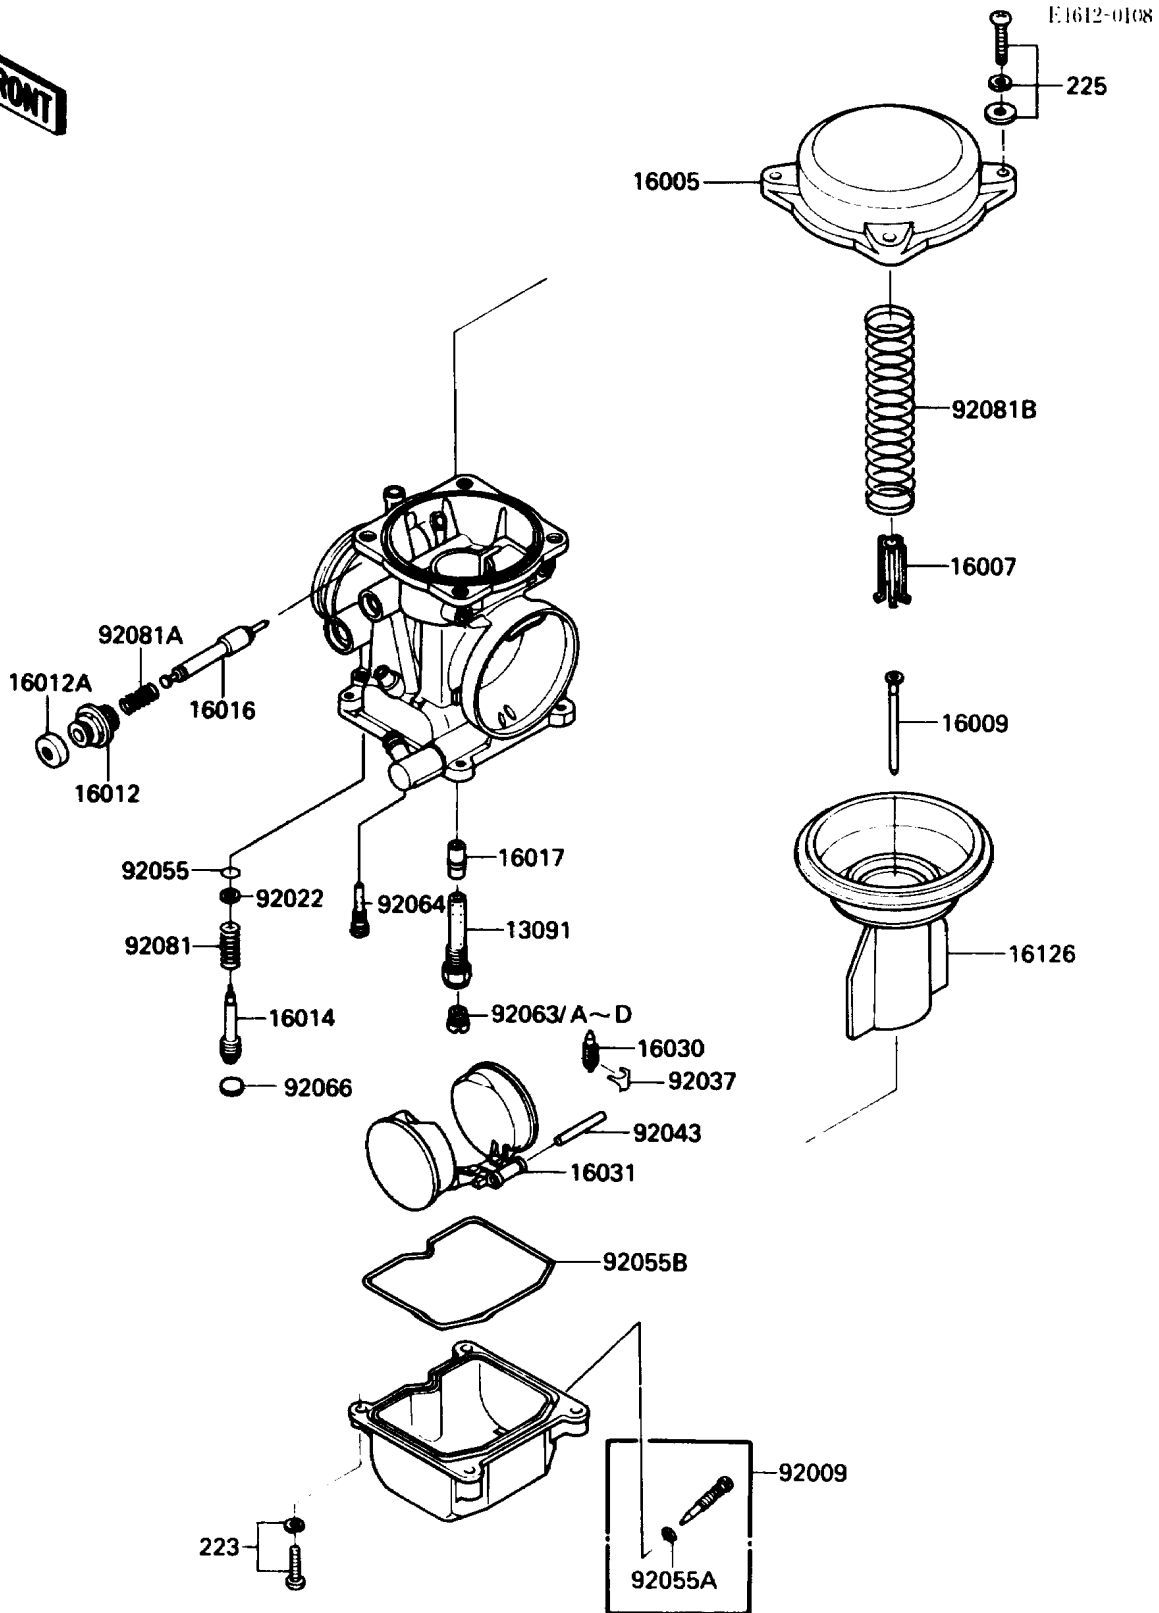

# 1988 Eliminator PARTS DIAGRAM

Carburetor Parts

## Carburetor Parts

ITEM NAME	PART NUMBER	QUANTITY
HOLDER,NEEDLE JET (Ref # 13091)	13091-1533	2
TOP-CHAMBER,MIXING (Ref # 16005)	16005-1056	2
SEAT-SPRING,THROTTLE VALVE (Ref # 16007)	16007-1120	2
NEEDLE-JET,N53X (Ref # 16009)	16009-1374	2
CAP-STARTER PLUNGER (Ref # 16012)	16012-1051	2
CAP-STARTER PLUNGER (Ref # 16012A)	16012-1052	2
SCREW-PILOT AIR (Ref # 16014)	16014-1054	2
PLUNGER,STARTER (Ref # 16016)	16016-1061	2
JET-NEEDLE (Ref # 16017)	16017-1326	2
VALVE-FLOAT (Ref # 16030)	16030-1007	2
FLOAT (Ref # 16031)	16031-1056	2
VALVE,THROTTLE (Ref # 16126)	16126-1159	2
SCREW,DRAIN,M6X1.0 (Ref # 92009)	92009-1095	2
WASHER,PLAIN (Ref # 92022)	92022-1003	2
CLAMP,FLOAT VALVE (Ref # 92037)	16044-007	2
PIN,FLOAT (Ref # 92043)	92043-1207	2
RING-O,PILOT ADJUST (Ref # 92055)	92055-1002	2
RING-O,DRAIN SCREW (Ref # 92055A)	92055-1053	2
RING-O,FLOAT CHAMBER (Ref # 92055B)	92055-1222	2
JET-MAIN,2ND,#95 (Ref # 92063)	92063-1001	2
JET-MAIN,2ND,#90 (Ref # 92063A)	92063-1003	2
JET-MAIN,2ND,#92 (Ref # 92063B)	92063-1004	2
JET-MAIN,2ND,#98 (Ref # 92063C)	92063-1005	2
JET-MAIN,2ND,#100 (Ref # 92063D)	92063-1008	2
JET-PILOT,#35 (Ref # 92064)	92064-1035	2
PLUG,PILOT AIR SCREW,6.9X2 (Ref # 92066)	92066-1051	2
SPRING,PILOT ADJUST SCREW (Ref # 92081)	92081-1002	2
SPRING,STARTER PLUNGER (Ref # 92081A)	92081-1761	2
SPRING,VACUUM VALVE (Ref # 92081B)	92081-1775	2

# 1988 Eliminator PARTS LIST

## Carburetor Parts

<b>ITEM NAME</b>	<b>PART NUMBER</b>	<b>QUANTITY</b>
SCREW-PAN-WS-CROS (Ref # 223)	223C0416	8
SCREW-PAN-WSP-CROS (Ref # 225)	225C0418	5