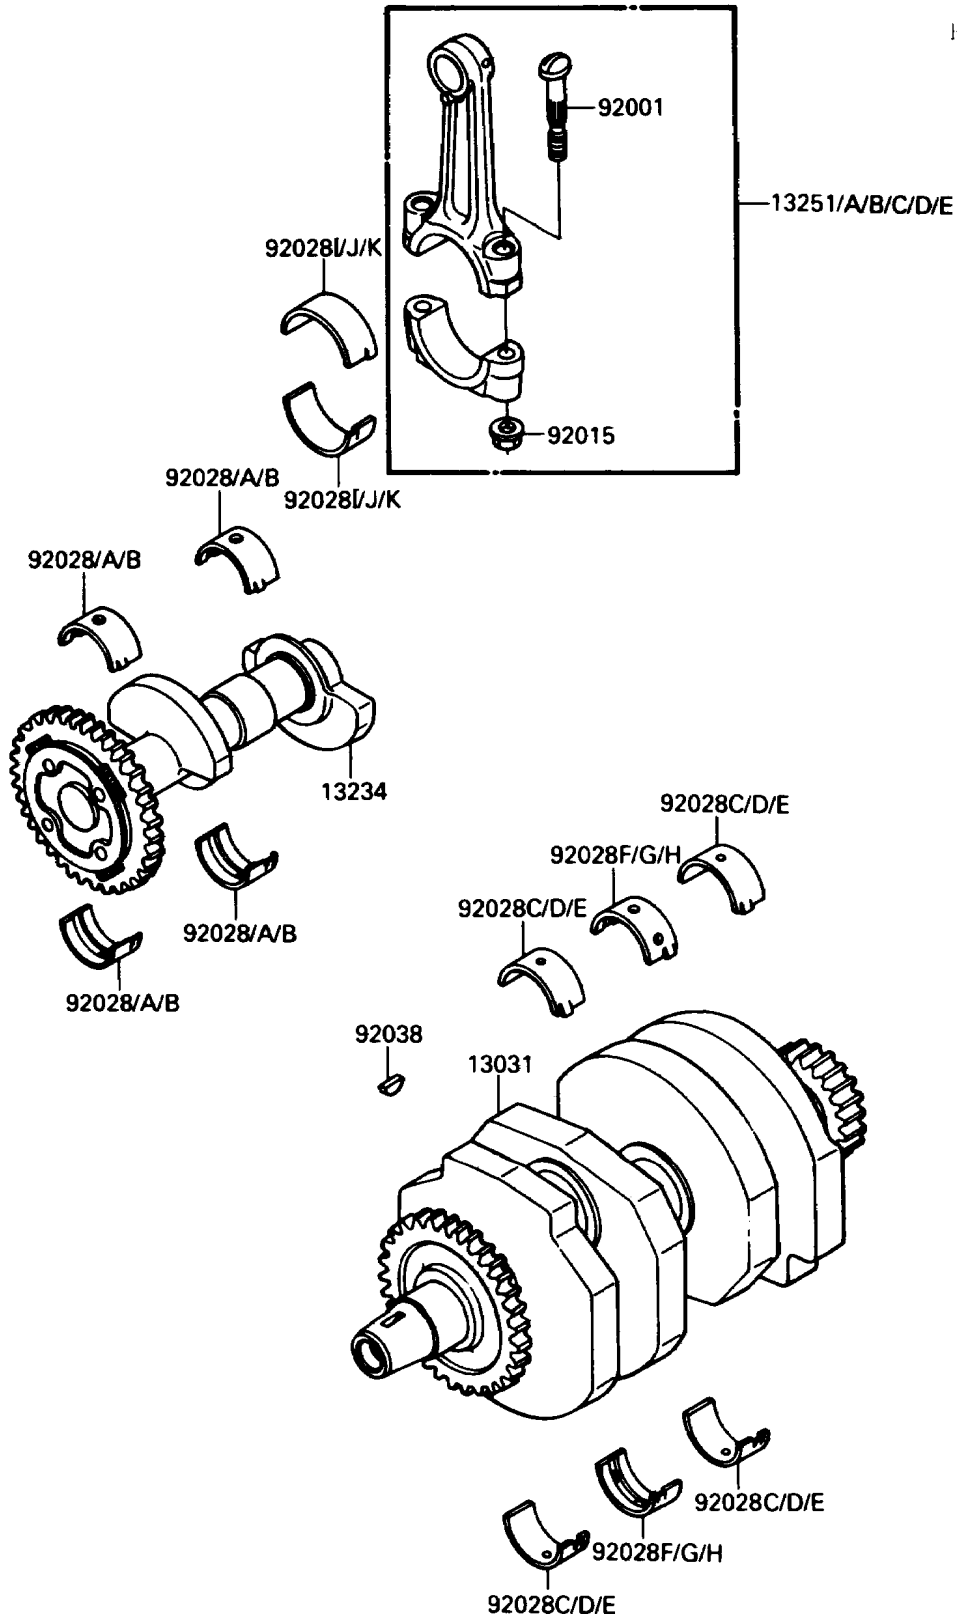

1988 Eliminator PARTS DIAGRAM

Crankshaft

E1321-0089

1988 Eliminator PARTS LIST

Crankshaft

ITEM NAME	PART NUMBER	QUANTITY
CRANKSHAFT-COMP (Ref # 13031)	13031-1265	1
SHAFT-COMP,BALANCER (Ref # 13234)	13234-1065	1
ROD-ASSY-CONNECTING,F (Ref # 13251)	13251-1083-FF	2
ROD-ASSY-CONNECTING,G (Ref # 13251A)	13251-1083-GG	2
ROD-ASSY-CONNECTING,H (Ref # 13251B)	13251-1083-HH	2
ROD-ASSY-CONNECTING,I (Ref # 13251C)	13251-1083-II	2
ROD-ASSY-CONNECTING,J (Ref # 13251D)	13251-1083-JJ	2
ROD-ASSY-CONNECTING,K (Ref # 13251E)	13251-1083-KK	2
BOLT,CONNECTING ROD,7MM (Ref # 92001)	92001-1793	4
NUT,CONNECTING ROD,7MM (Ref # 92015)	92015-1527	4
BUSHING,BALANCER,BLUE (Ref # 92028)	92028-1422	4
BUSHING,BALANCER,BLACK (Ref # 92028A)	92028-1423	AR
BUSHING,BALANCER,BROWN (Ref # 92028B)	92028-1424	AR
BUSHING,CRANKSHAFT,#1&3,BLUE (Ref # 92028C)	92028-1486	AR
BUSHING,CRANKSHAFT,#1&3,BLACK (Ref # 92028D)	92028-1487	AR
BUSHING,CRANKSHAFT,#1&3,BROWN (Ref # 92028E)	92028-1488	AR
BUSHING,CRANKSHAFT,#2,BLUE (Ref # 92028F)	92028-1489	AR
BUSHING,CRANKSHAFT,#2,BLACK (Ref # 92028G)	92028-1490	AR
BUSHING,CRANKSHAFT,#2,BROWN (Ref # 92028H)	92028-1491	AR
BUSHING,CONNECTING ROD,BLUE (Ref # 92028I)	92028-1492	AR
BUSHING,CONNECTING ROD,BLACK (Ref # 92028J)	92028-1493	AR
BUSHING,CONNECTING ROD,BROWN (Ref # 92028K)	92028-1494	AR
KEY,WOODRUFF (Ref # 92038)	92038-001	1