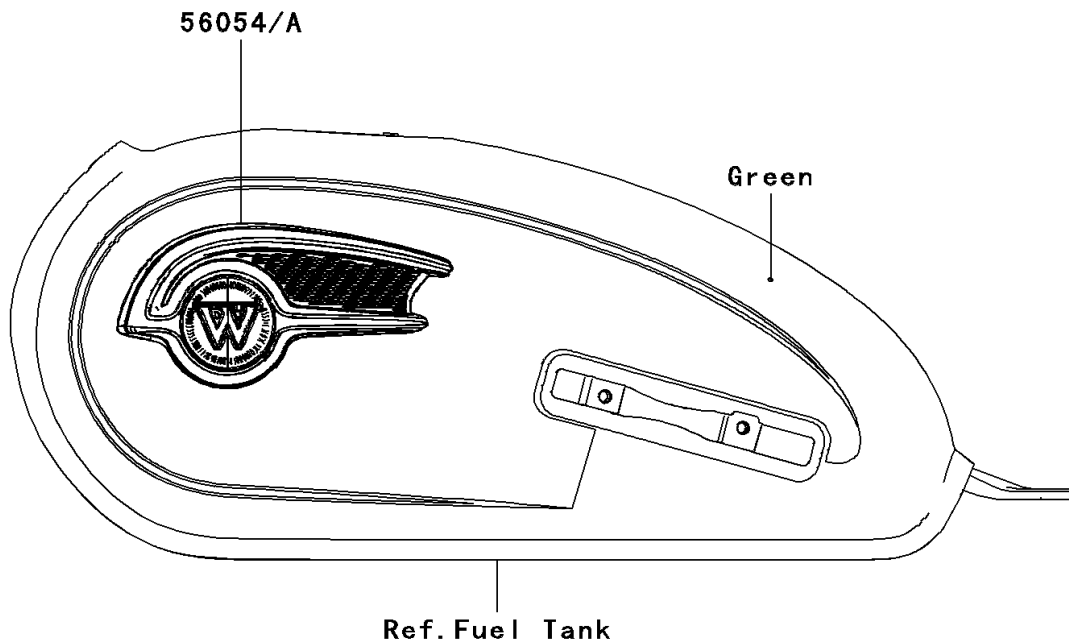

# 2011 W800 (European) PARTS DIAGRAM

Decals(Green)(ABF-ACF)

F2861

## 2011 W800 (European) PARTS LIST

Decals(Green)(ABF-ACF)

| ITEM NAME                          | PART NUMBER | QUANTITY |
|------------------------------------|-------------|----------|
| MARK,TANK,LH,W (Ref # 56054)       | 56054-0691  | 1        |
| MARK,TANK,RH,W (Ref # 56054A)      | 56054-0692  | 1        |
| MARK,SIDE COVER,800 (Ref # 56054B) | 56054-0729  | 2        |