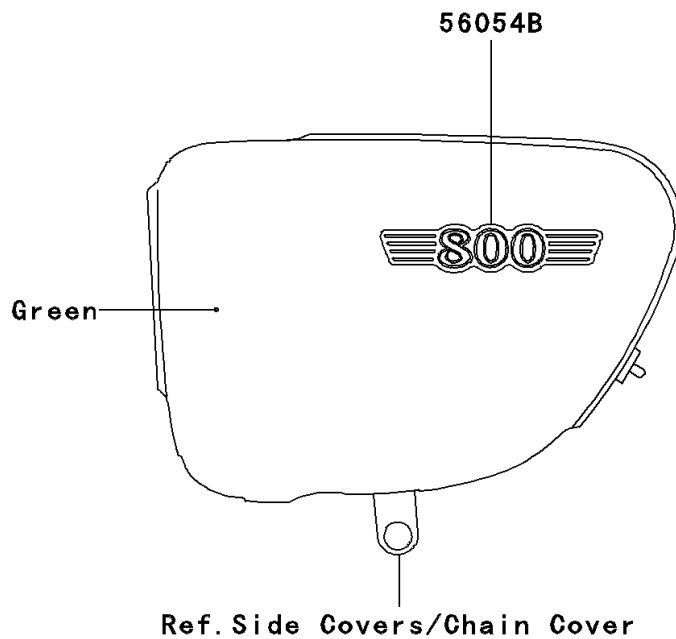

# 2011 W800 (European) PARTS DIAGRAM

Decals(Green)(ABF-ACF)

F2861

## 2011 W800 (European) PARTS LIST

Decals(Green)(ABF-ACF)

| ITEM NAME                          | PART NUMBER | QUANTITY |
|------------------------------------|-------------|----------|
| MARK,TANK,LH,W (Ref # 56054)       | 56054-0691  | 1        |
| MARK,TANK,RH,W (Ref # 56054A)      | 56054-0692  | 1        |
| MARK,SIDE COVER,800 (Ref # 56054B) | 56054-0729  | 2        |