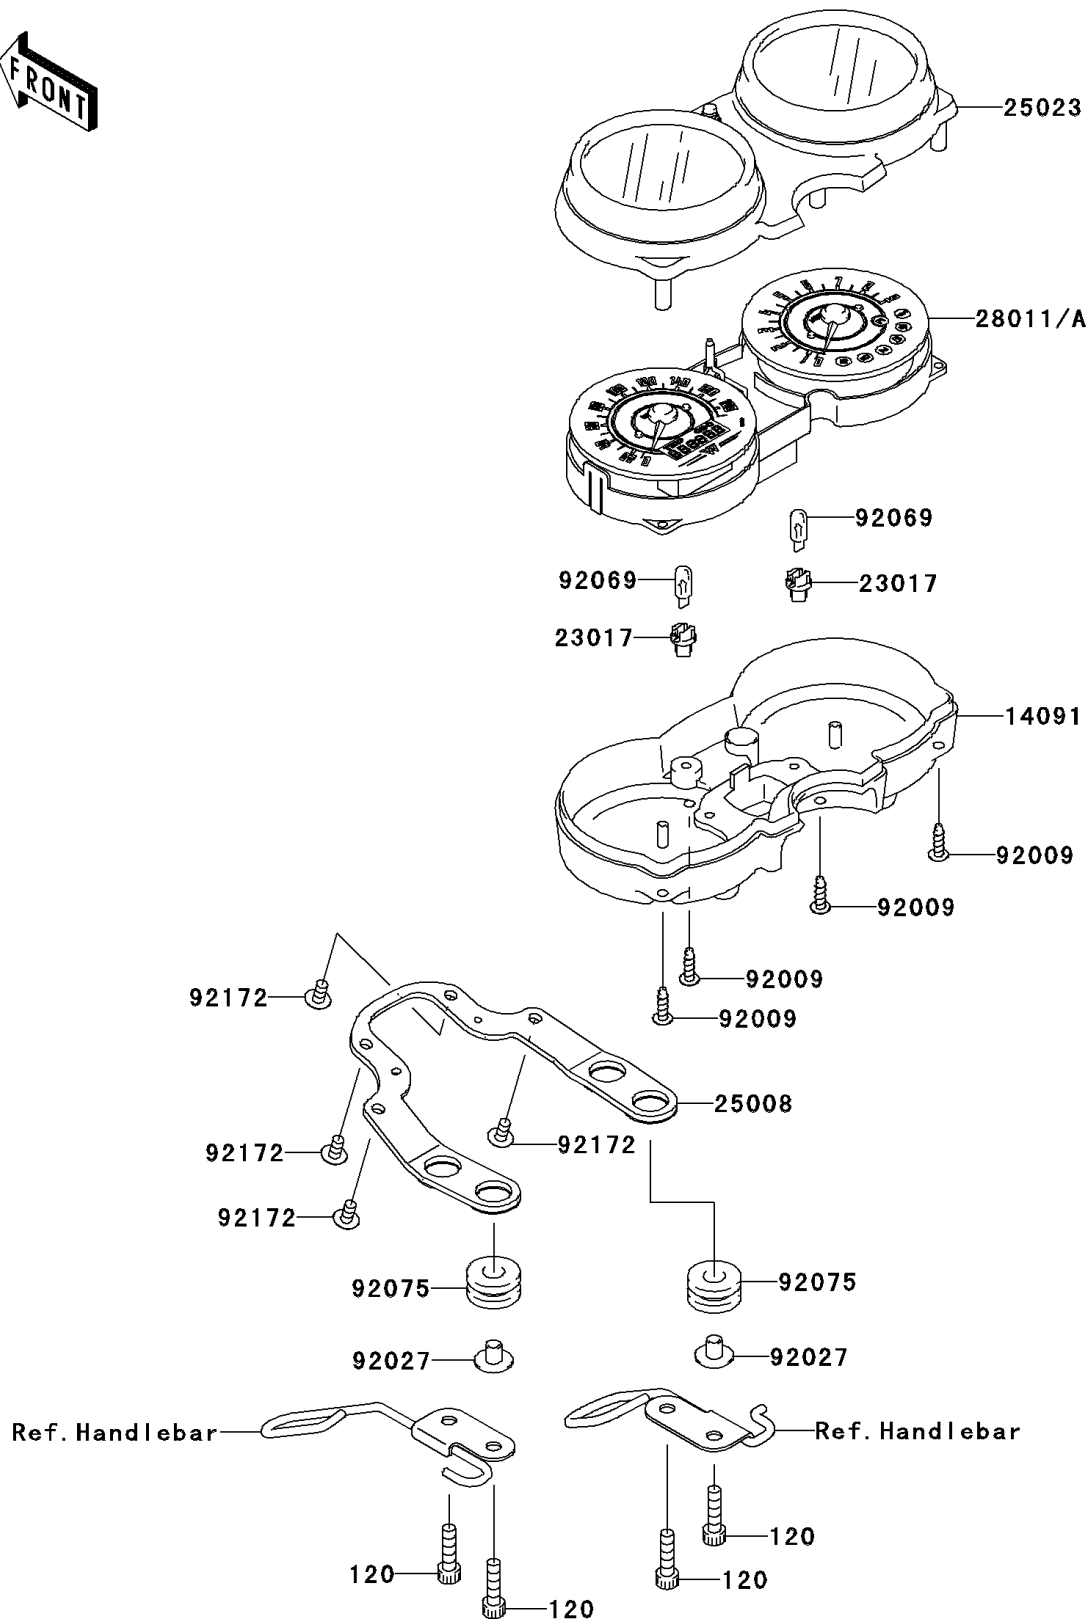

2012 W800 (European) PARTS DIAGRAM

Meter(s)

F2530

2012 W800 (European) PARTS LIST

Meter(s)

ITEM NAME	PART NUMBER	QUANTITY
BOLT-SOCKET,6X22 (Ref # 120)	120CA0622	1
COVER,METER CASE,LWR (Ref # 14091)	14091-1085	1
SOCKET,WEDGE BASE,T-5 (Ref # 23017)	23017-1063	1
BRACKET-METER (Ref # 25008)	25008-0035	1
COVER-METER CASE,UPP (Ref # 25023)	25023-0022	1
SCREW,4X16,BLACK (Ref # 92009)	92009-1158	1
COLLAR,L=13.1,BLACK (Ref # 92027)	92027-1450	1
BULB,12V 2W,T5 (Ref # 92069)	92069-1105	1
DAMPER (Ref # 92075)	92075-1690	1
SCREW,5X10 (Ref # 92172)	92172-0007	1
METER,SPEED&TACHO,KPH (Ref # 28011)	28011-0187	1
METER,SPEED&TACHO,MPH/KPH (Ref # 28011A)	28011-0188	1